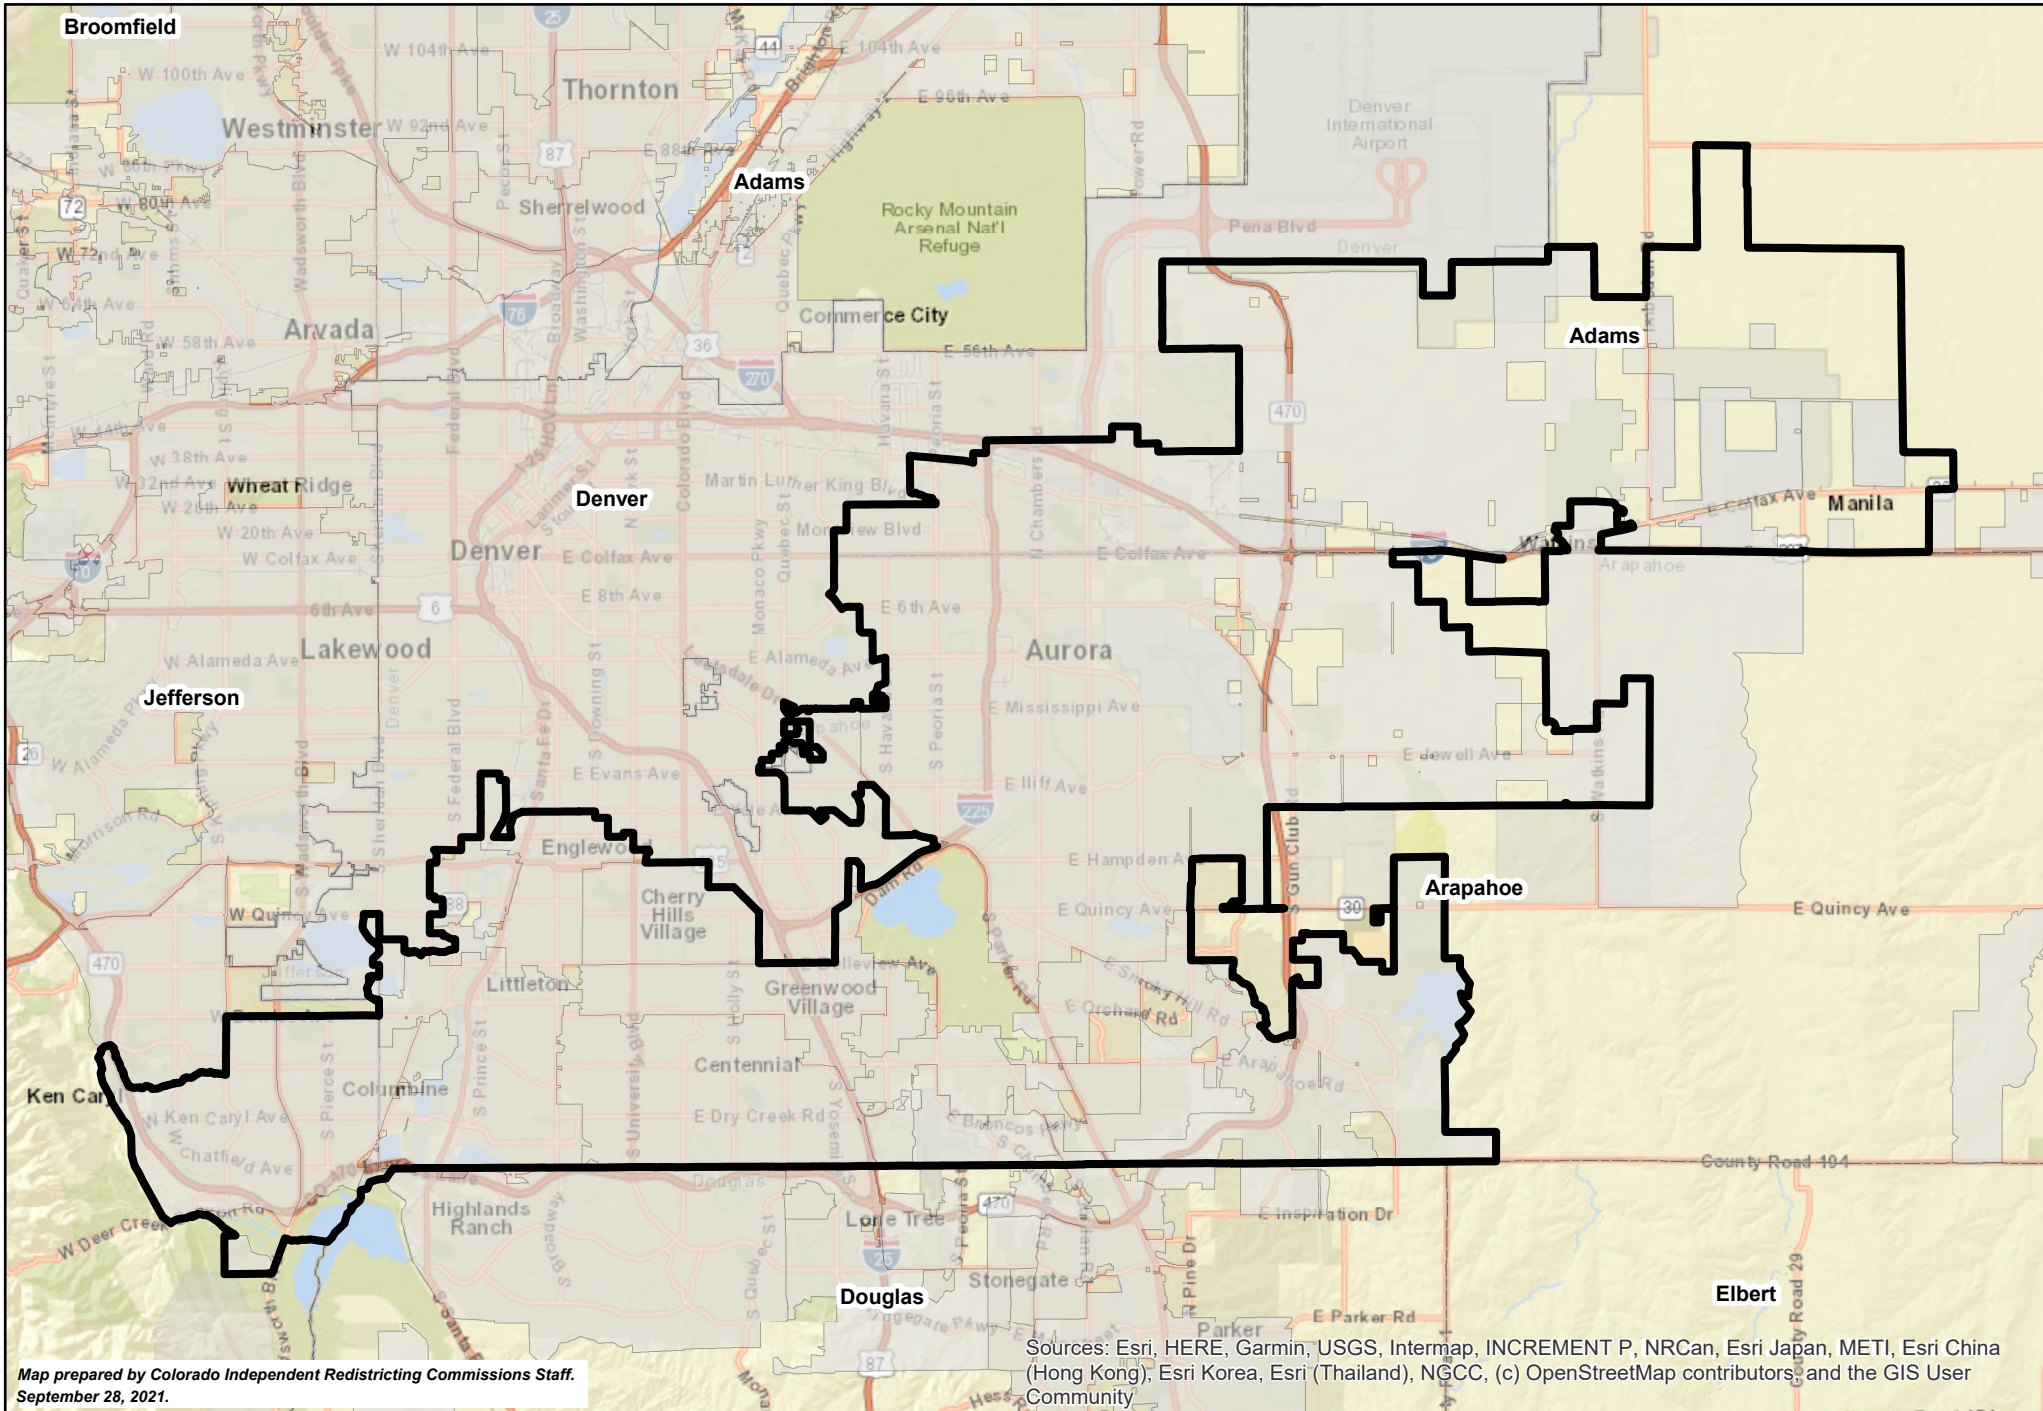

Colorado Independent Redistricting Commissions

Colorado Congressional District 6 (Final Approved Plan)

Map prepared by Colorado Independent Redistricting Commissions Staff.
September 28, 2021.

Sources: Esri, HERE, Garmin, USGS, Intermap, INCREMENT P, NRCan, Esri Japan, METI, Esri China (Hong Kong), Esri Korea, Esri (Thailand), NGCC, (c) OpenStreetMap contributors, and the GIS User Community.