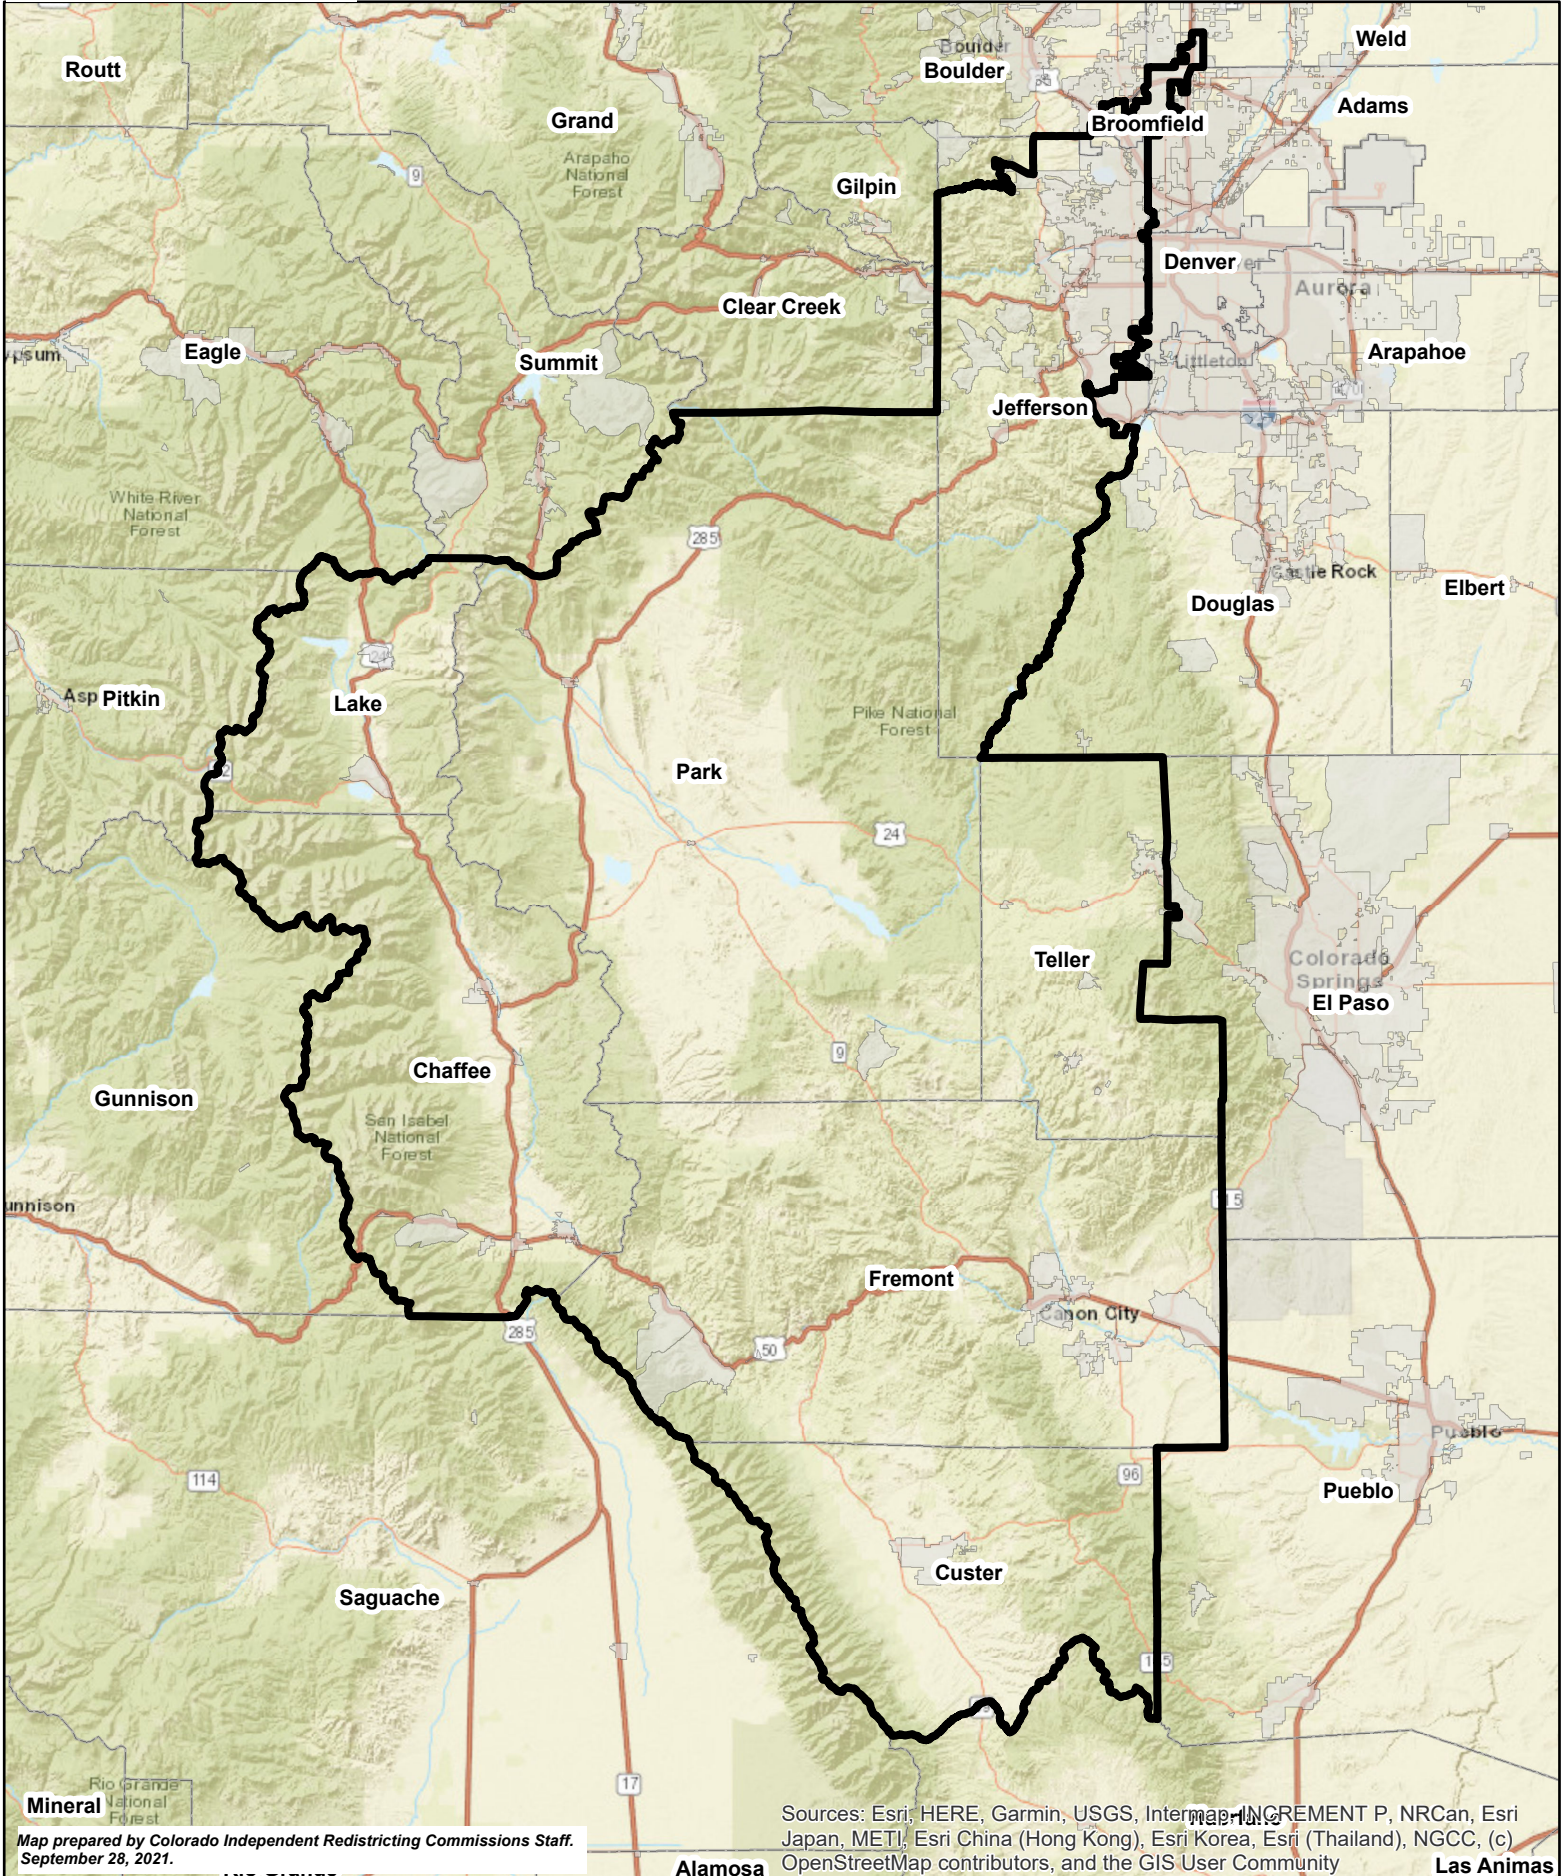

Colorado Independent Redistricting Commissions

Colorado Congressional District 7 (Final Approved Plan)

Map prepared by Colorado Independent Redistricting Commissions Staff. September 28, 2021.

Sources: Esri, HERE, Garmin, USGS, Intermap, INCREMENT P, NRCan, Esri Japan, METI, Esri China (Hong Kong), Esri Korea, Esri (Thailand), NGCC, (c) OpenStreetMap contributors, and the GIS User Community

Alamosa

Las Animas