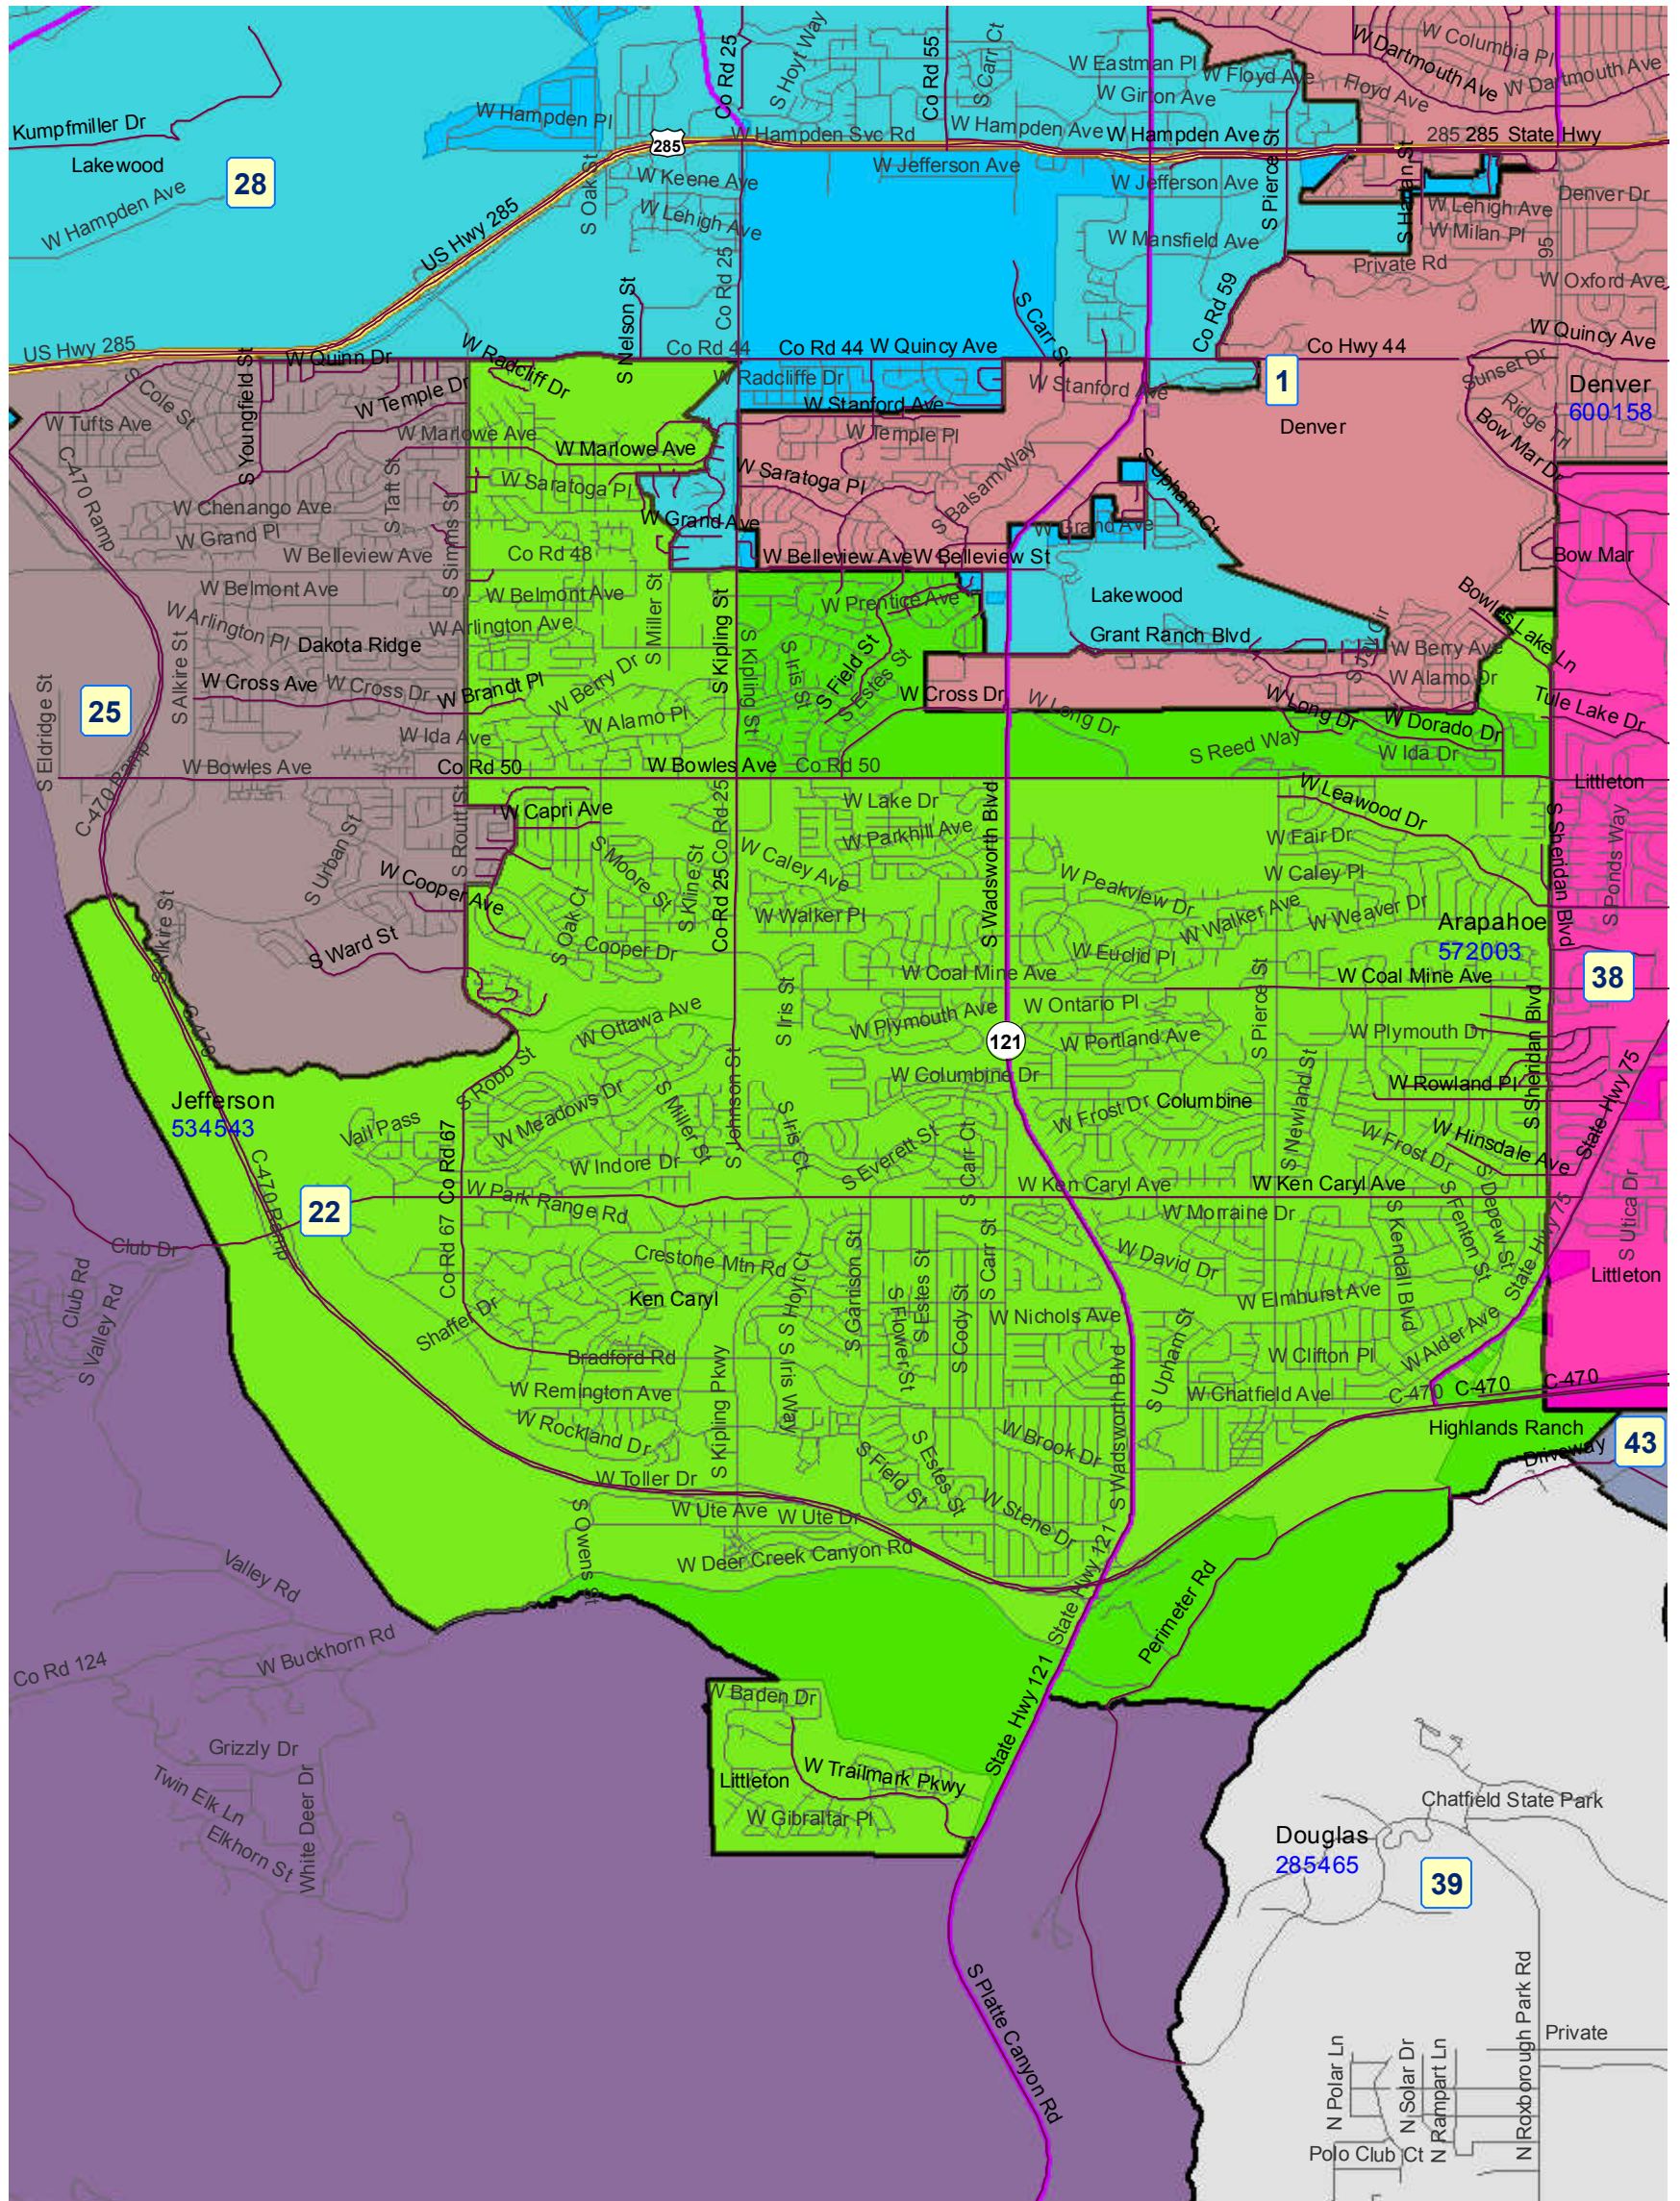

2010 Election Results

| Election | Party | Number | Percent |
|-------------|-------------|--------|---------|
| U.S. Senate | Republican | 18,066 | 52.38% |
| | Democratic | 14,582 | 42.27% |
| | Minor Party | 1,845 | 5.35% |
| Governor | Republican | 2,661 | 7.61% |
| | Democratic | 15,796 | 45.18% |
| | Minor Party | 16,505 | 47.21% |
| Treasurer | Republican | 18,337 | 56.86% |
| | Democratic | 13,912 | 43.14% |

Communities within district

Bow Mar
Columbine
Dakota Ridge
Ken Caryl
Littleton

School Districts within district

Denver County 1
Douglas County RE 1
Jefferson County R-1
Littleton 6

House District 22 After 2011 Reapportionment