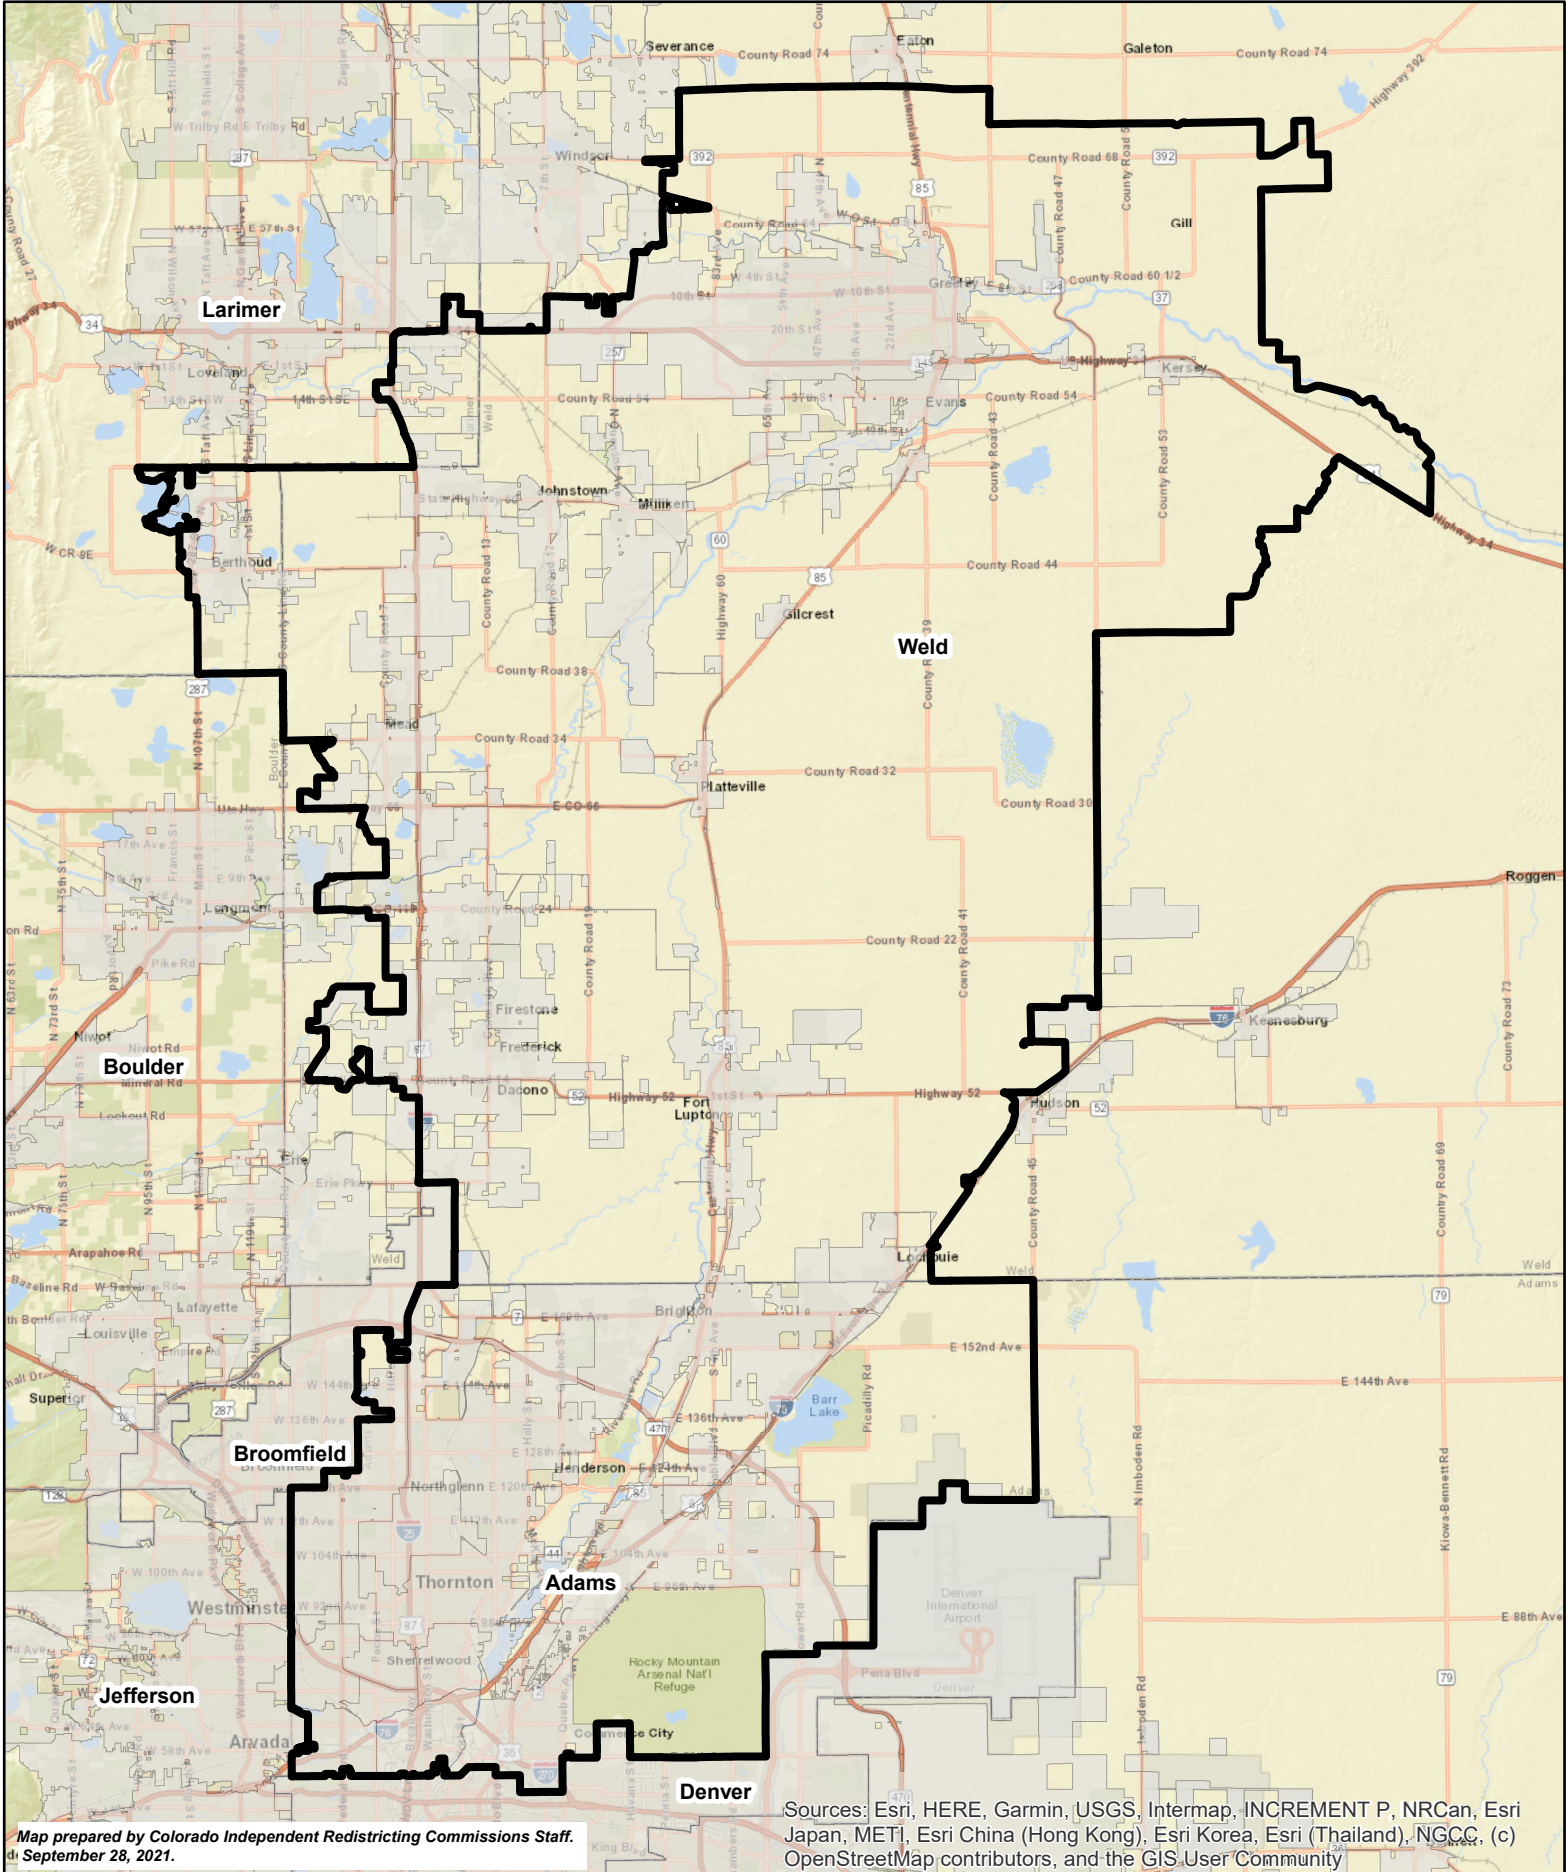

Colorado Independent  
Redistricting Commissions

# Colorado Congressional District 8 (Final Approved Plan)

Map prepared by Colorado Independent Redistricting Commissions Staff.  
September 28, 2021.

Sources: Esri, HERE, Garmin, USGS, Intermap, INCREMENT P, NRCan, Esri Japan, METI, Esri China (Hong Kong), Esri Korea, Esri (Thailand), NGCC, (c) OpenStreetMap contributors, and the GIS User Community