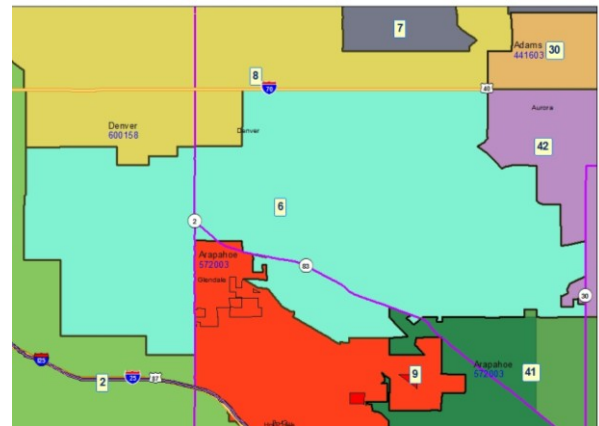

Legislative District Information

After 2011 Reapportionment

House District 6

Senate Districts: 31, 32, 33

District Population: 75,505

County	Population	Percent
Denver County	75,505	100%

Registered Voters: 42,260

Party	Number	Percent
Republican	9,616	22.75%
Democratic	20,450	48.39%
Unaffiliated	11,889	28.13%
Minor Party	305	0.72%

Voting Age Population: 61,211

Population Demographics

Race/Ethnicity	Number	Percent
White-Non Hispanic	53,645	71.05%
Hispanic	8,575	11.36%
Black	8,456	11.20%
American Indian or Alaskan Native	477	0.63%
Asian	4,112	5.45%
Hawaiian or Pacific Islander	77	0.10%
Other	163	0.22%

Communities within district

Denver

School Districts within district

Adams-Arapahoe 28J
Cherry Creek 5
Denver County 1

House District 6 After 2011 Reapportionment