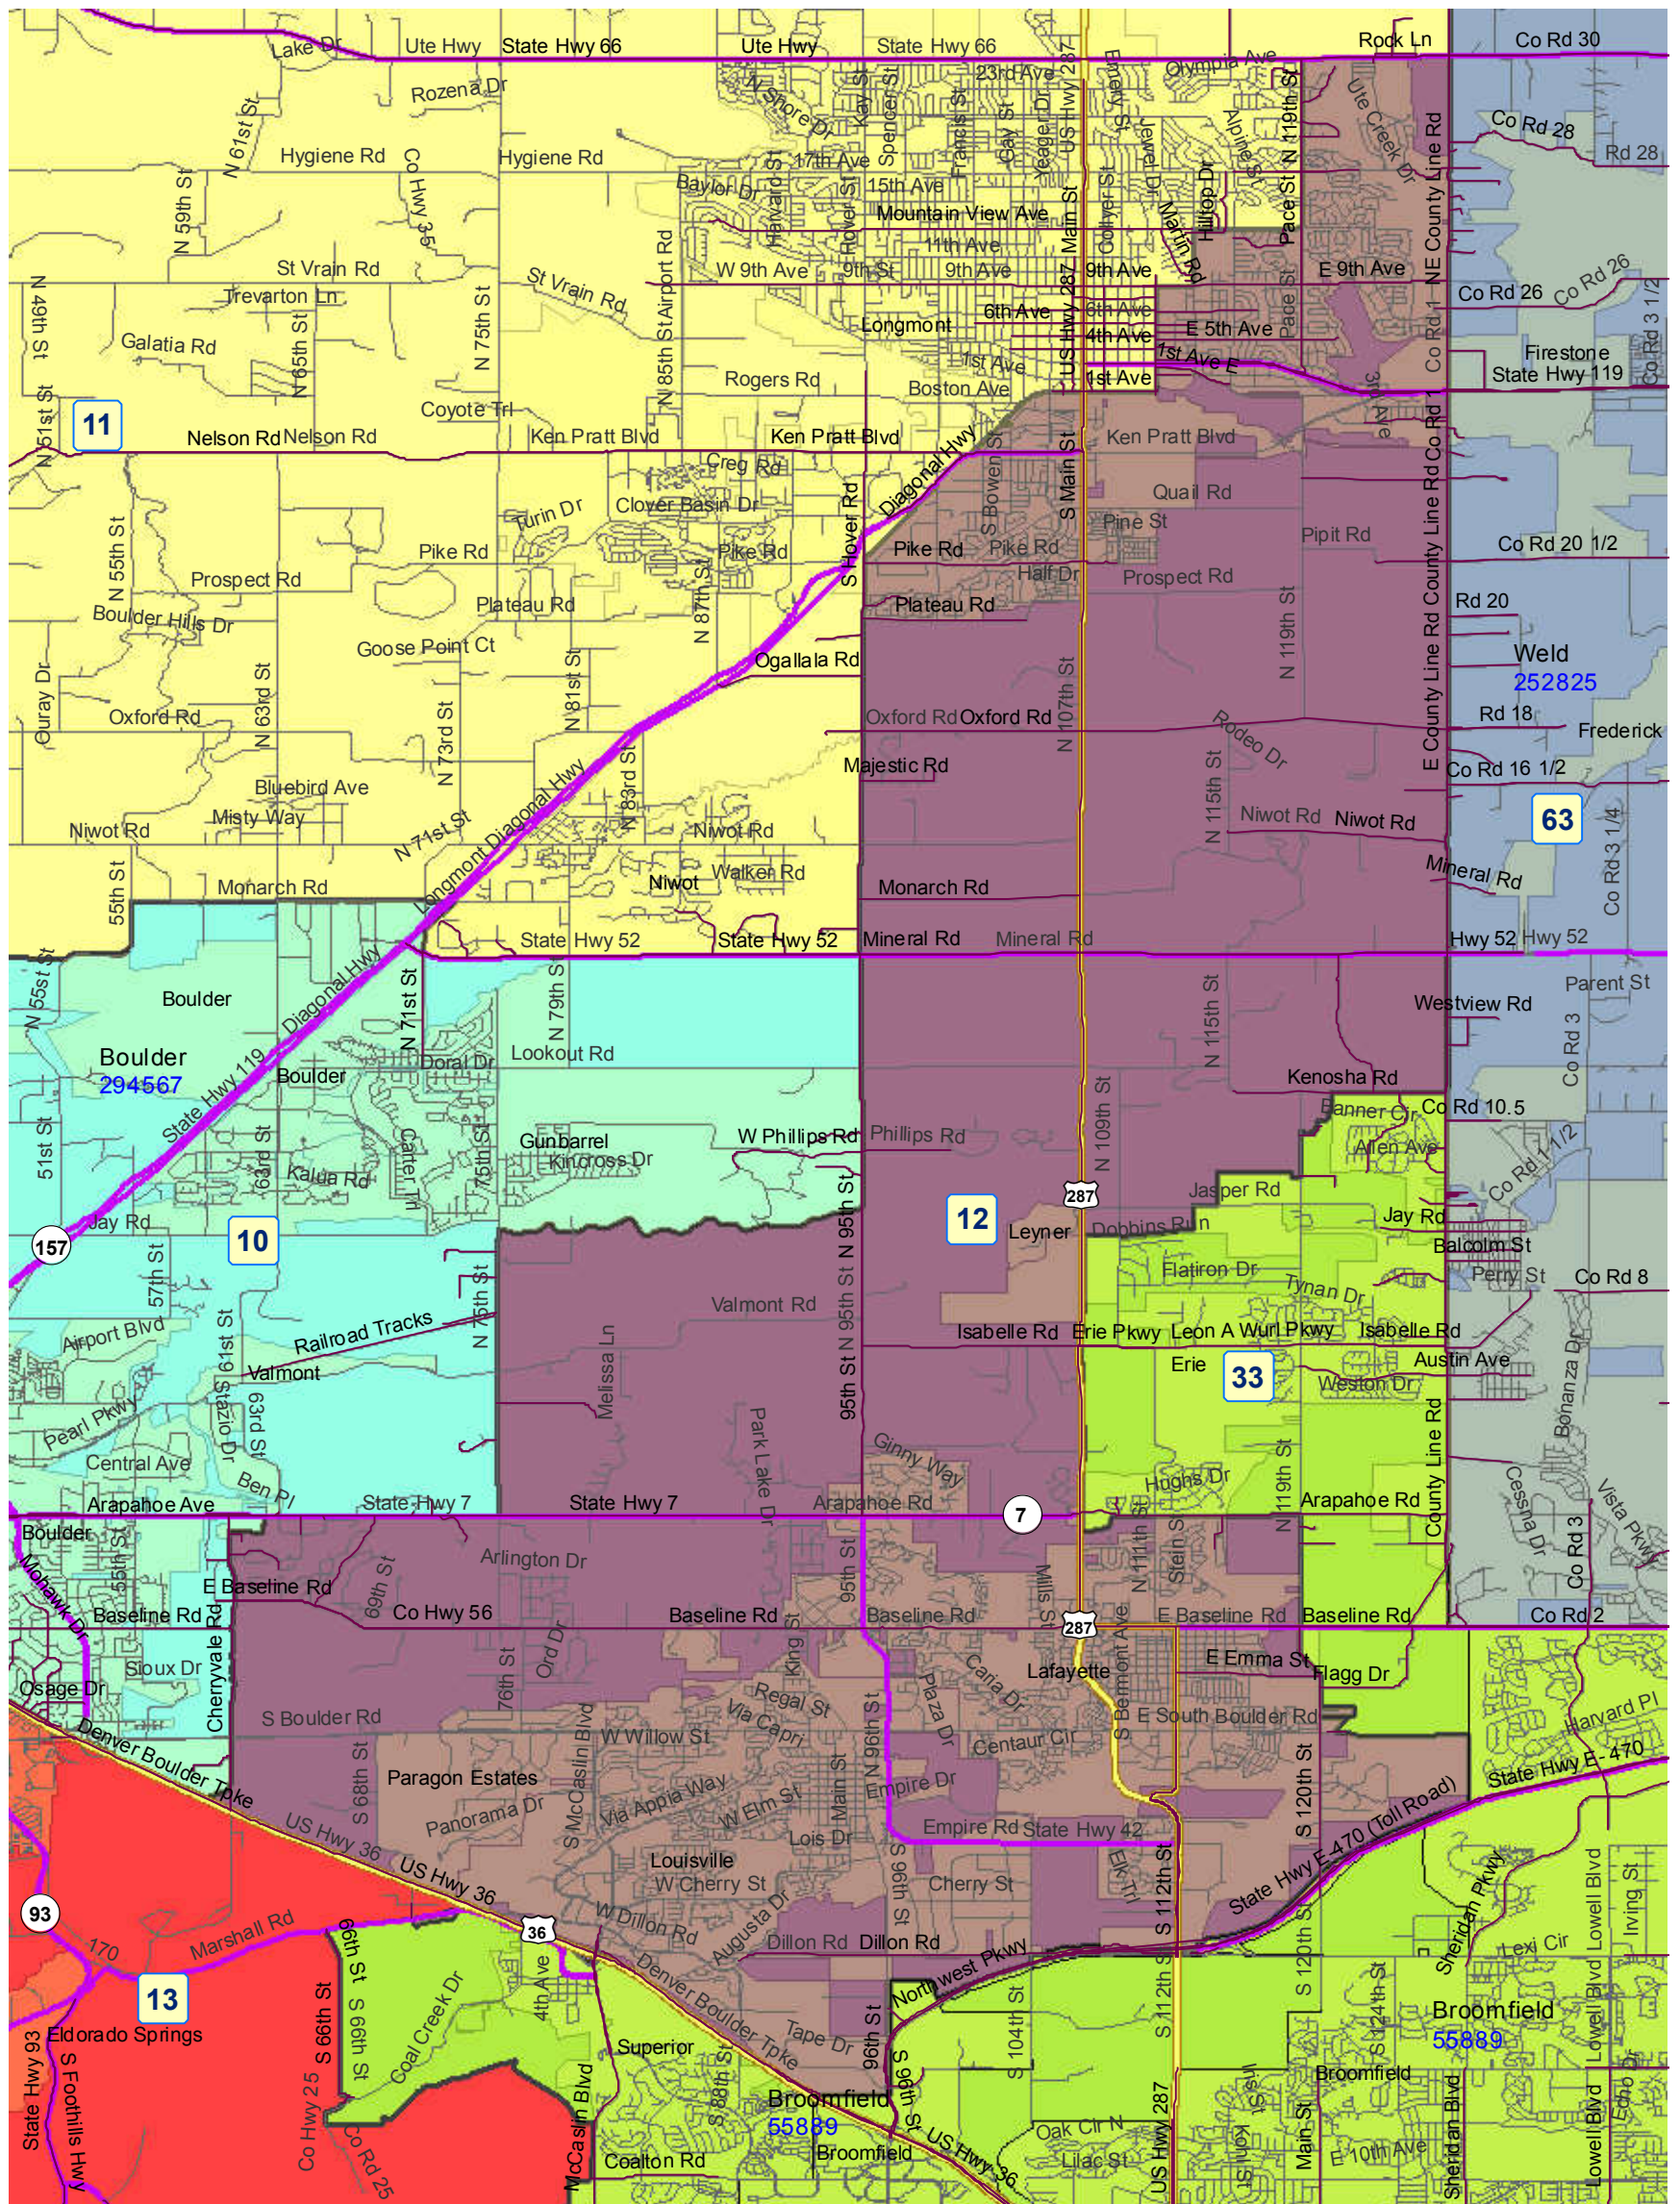

Legislative District Information

After 2011 Reapportionment

House District 12

Senate Districts: 17, 18

District Population: 75,457

County	Population	Percent
Boulder County	75,457	100%

Registered Voters: 42,657

Party	Number	Percent
Republican	10,680	25.04%
Democratic	17,128	40.15%
Unaffiliated	14,470	33.92%
Minor Party	379	0.89%

Voting Age Population: 55,780

Population Demographics

Race/Ethnicity	Number	Percent
White-Non Hispanic	56,984	75.52%
Hispanic	13,551	17.96%
Black	872	1.16%
American Indian or Alaskan Native	632	0.84%
Asian	3,202	4.24%
Hawaiian or Pacific Islander	52	0.07%
Other	164	0.22%

2010 Election Results

Election	Party	Number	Percent
U.S. Senate	Republican	10,964	33.33%
	Democratic	20,381	61.96%
	Minor Party	1,547	4.70%
Governor	Republican	1,938	5.87%
	Democratic	21,601	65.46%
	Minor Party	9,459	28.67%
Treasurer	Republican	11,566	36.72%
	Democratic	19,932	63.28%

Communities within district

Erie
Lafayette
Leyner
Longmont
Louisville
Paragon Estates

School Districts within district

Boulder Valley RE 2
Northglenn-Thornton 12
St Vrain Valley RE 1J

House District 12 After 2011 Reapportionment