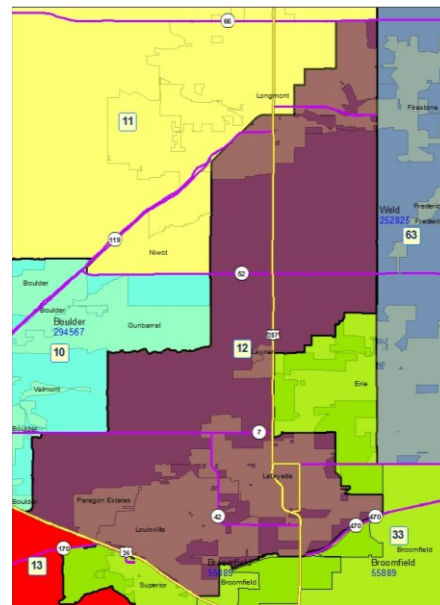

Legislative District Information

After 2011 Reapportionment

House District 12

Senate Districts: 17, 18

District Population: 75,457

County	Population	Percent
Boulder County	75,457	100%

Registered Voters: 42,657

Party	Number	Percent
Republican	10,680	25.04%
Democratic	17,128	40.15%
Unaffiliated	14,470	33.92%
Minor Party	379	0.89%

Voting Age Population: 55,780

Population Demographics

Race/Ethnicity	Number	Percent
White-Non Hispanic	56,984	75.52%
Hispanic	13,551	17.96%
Black	872	1.16%
American Indian or Alaskan Native	632	0.84%
Asian	3,202	4.24%
Hawaiian or Pacific Islander	52	0.07%
Other	164	0.22%

2010 Election Results

Election	Party	Number	Percent
U.S. Senate	Republican	10,964	33.33%
	Democratic	20,381	61.96%
	Minor Party	1,547	4.70%
Governor	Republican	1,938	5.87%
	Democratic	21,601	65.46%
	Minor Party	9,459	28.67%
Treasurer	Republican	11,566	36.72%
	Democratic	19,932	63.28%

Communities within district

Erie
Lafayette
Leyner
Longmont
Louisville
Paragon Estates

School Districts within district

Boulder Valley RE 2
Northglenn-Thornton 12
St Vrain Valley RE 1J

House District 12 After 2011 Reapportionment