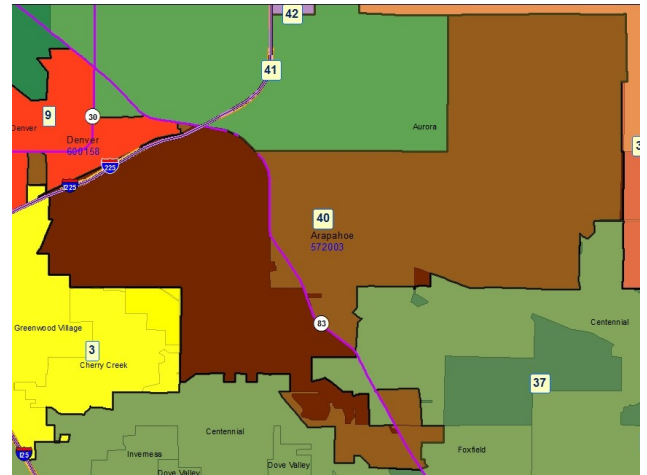

Legislative District Information After 2011 Reapportionment House District 40

Senate Districts: 26, 27, 28

District Population: 77,387

County	Population	Percent
Arapahoe County	77,387	100%

Registered Voters: 36,470

Party	Number	Percent
Republican	11,379	31.20%
Democratic	13,251	36.33%
Unaffiliated	11,573	31.73%
Minor Party	267	0.73%

Voting Age Population: 56,645

Population Demographics

Race/Ethnicity	Number	Percent
White-Non Hispanic	47,461	61.33%
Hispanic	12,509	16.16%
Black	10,774	13.92%
American Indian or Alaskan Native	736	0.95%
Asian	5,453	7.05%
Hawaiian or Pacific Islander	276	0.36%
Other	178	0.23%

2010 Election Results

Election	Party	Number	Percent
U.S. Senate	Republican	10,461	42.49%
	Democratic	12,618	51.25%
	Minor Party	1,543	6.27%
Governor	Republican	1,980	7.98%
	Democratic	13,010	52.44%
Treasurer	Minor Party	9,820	39.58%
	Republican	11,225	47.35%
	Democratic	12,481	52.65%

Communities within district

Aurora
Foxfield

School Districts within district

Adams-Arapahoe 28J
Cherry Creek 5
Denver County 1