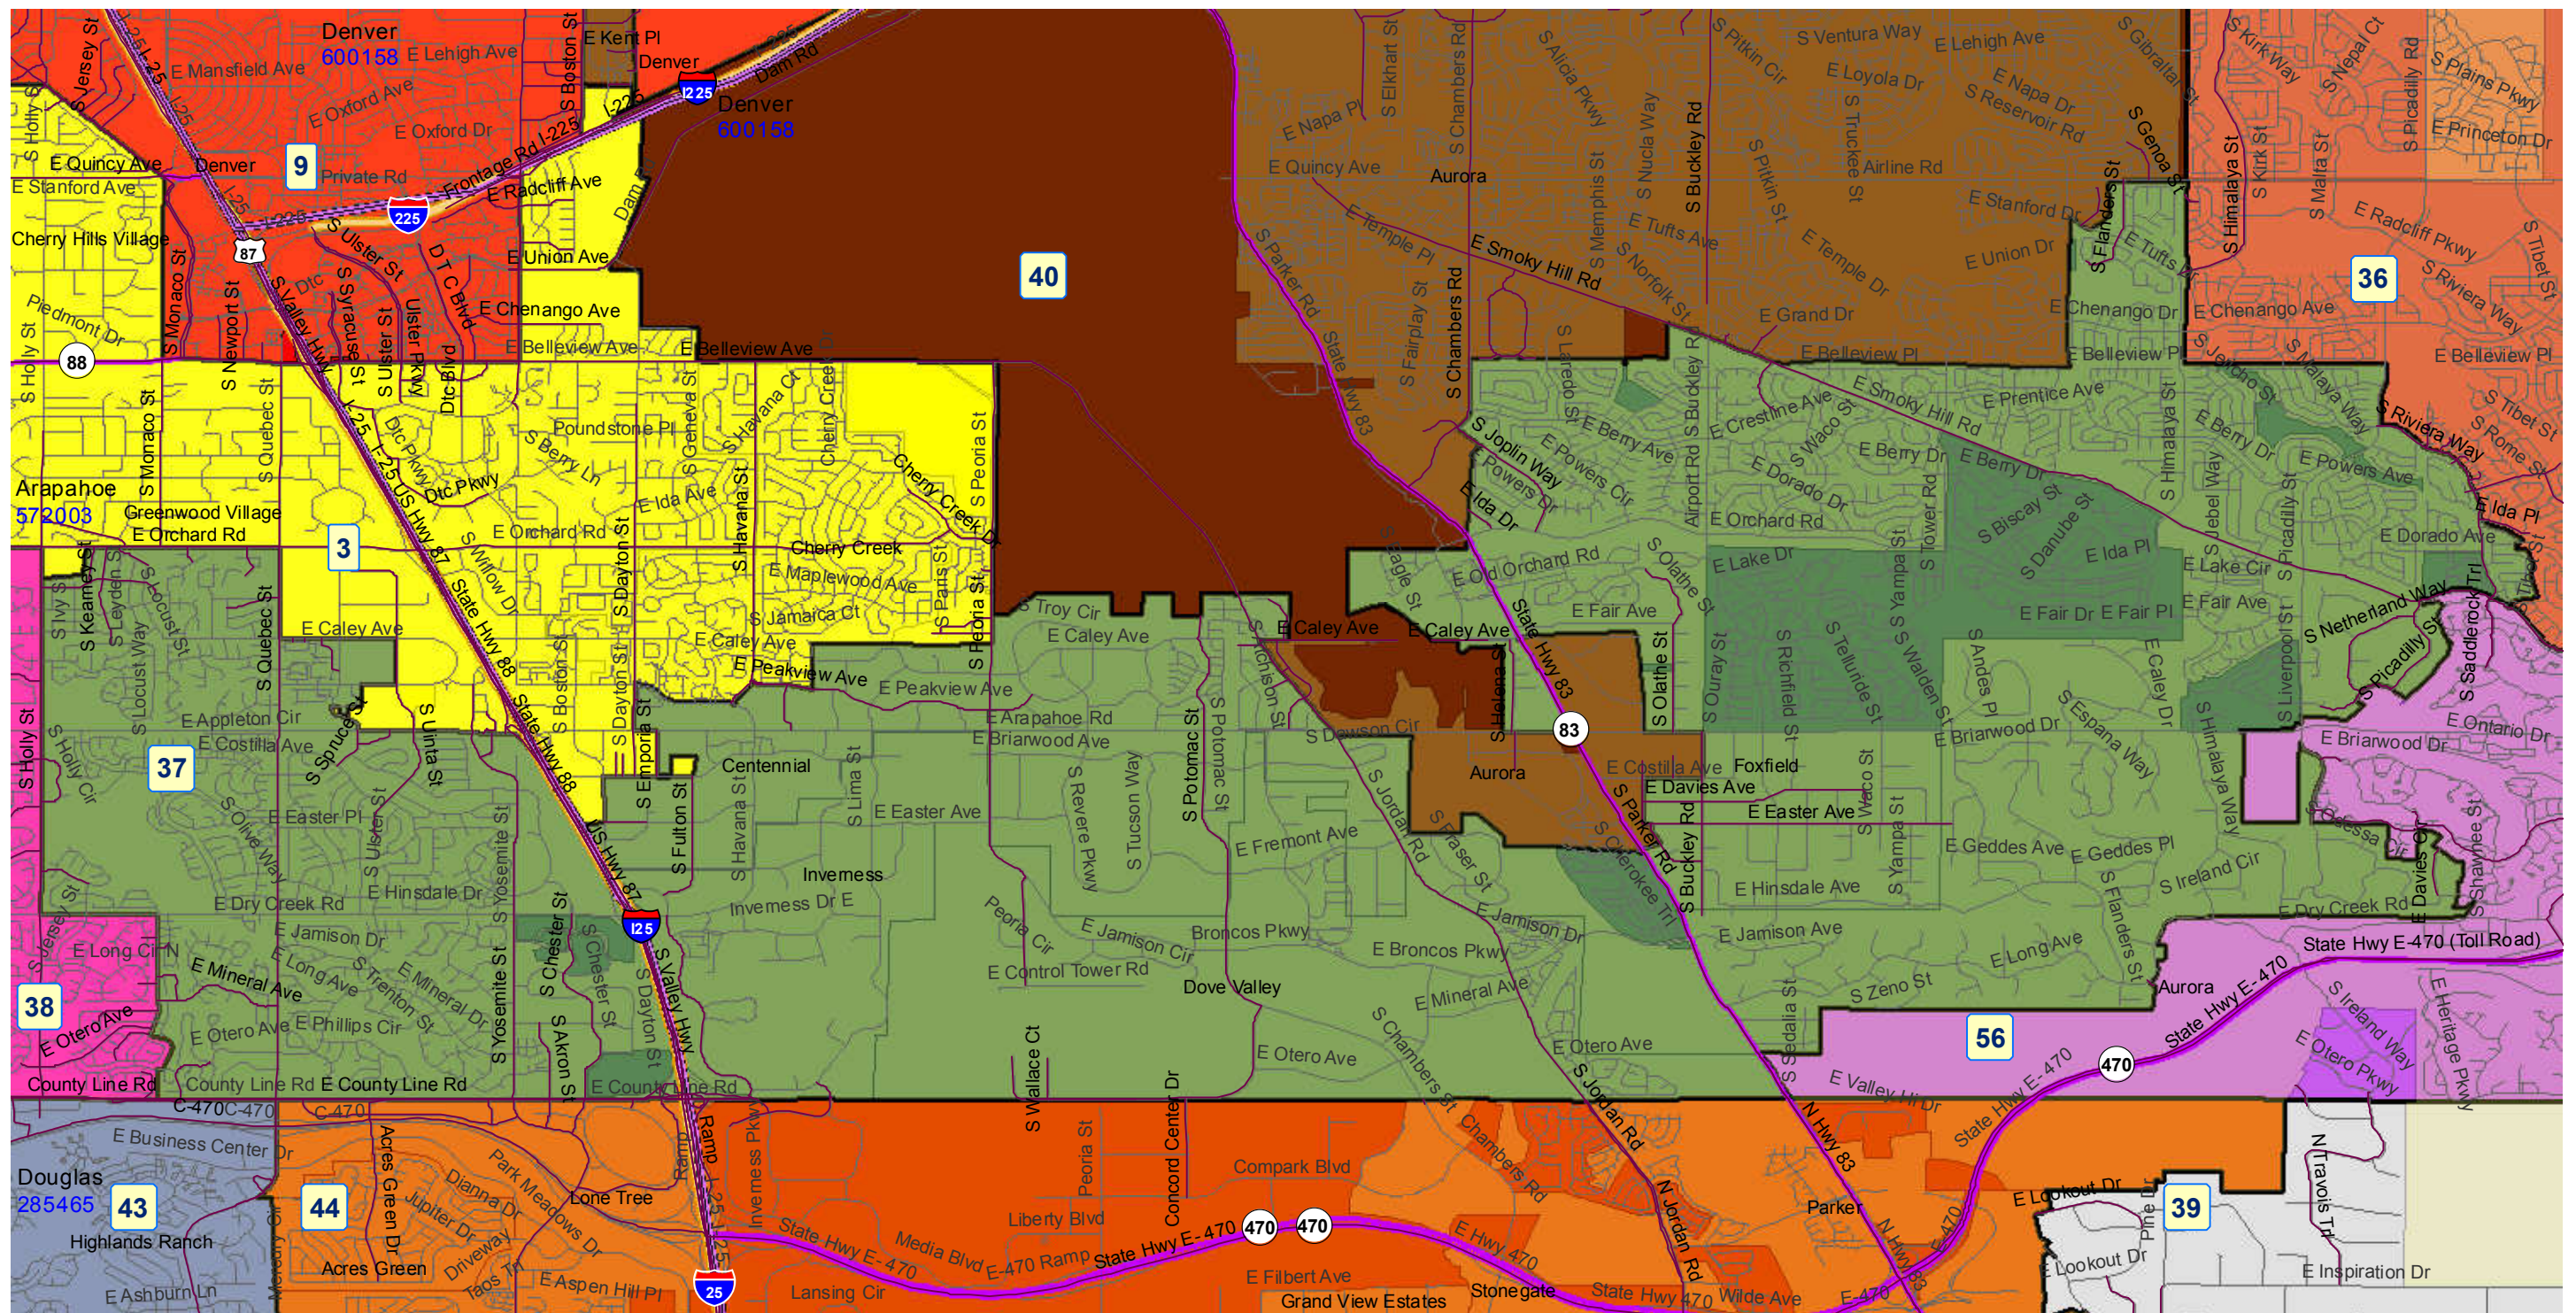

Party	Number	Percent
Republican	17,587	41.03%
Democratic	12,347	28.81%
Unaffiliated	12,698	29.62%
Minor Party	232	0.54%

Voting Age Population: 56,163

Population Demographics

Race/Ethnicity	Number	Percent
White-Non Hispanic	58,662	75.45%
Hispanic	6,842	8.80%
Black	4,751	6.11%
American Indian or Alaskan Native	491	0.63%
Asian	6,736	8.66%
Hawaiian or Pacific Islander	125	0.16%
Other	147	0.19%

2010 Election Results

Election	Party	Number	Percent
U.S. Senate	Republican	15,964	50.67%
	Democratic	14,205	45.09%
	Minor Party	1,335	4.24%
Governor	Republican	2,559	8.05%
	Democratic	15,848	49.87%
	Minor Party	13,371	42.08%
Treasurer	Republican	16,555	54.83%
	Democratic	13,636	45.17%

Communities within district

- Centennial
- Dove Valley
- Foxfield
- Inverness

School Districts within district

- Cherry Creek 5
- Douglas County RE 1
- Littleton 6

House District 37 After 2011 Reapportionment