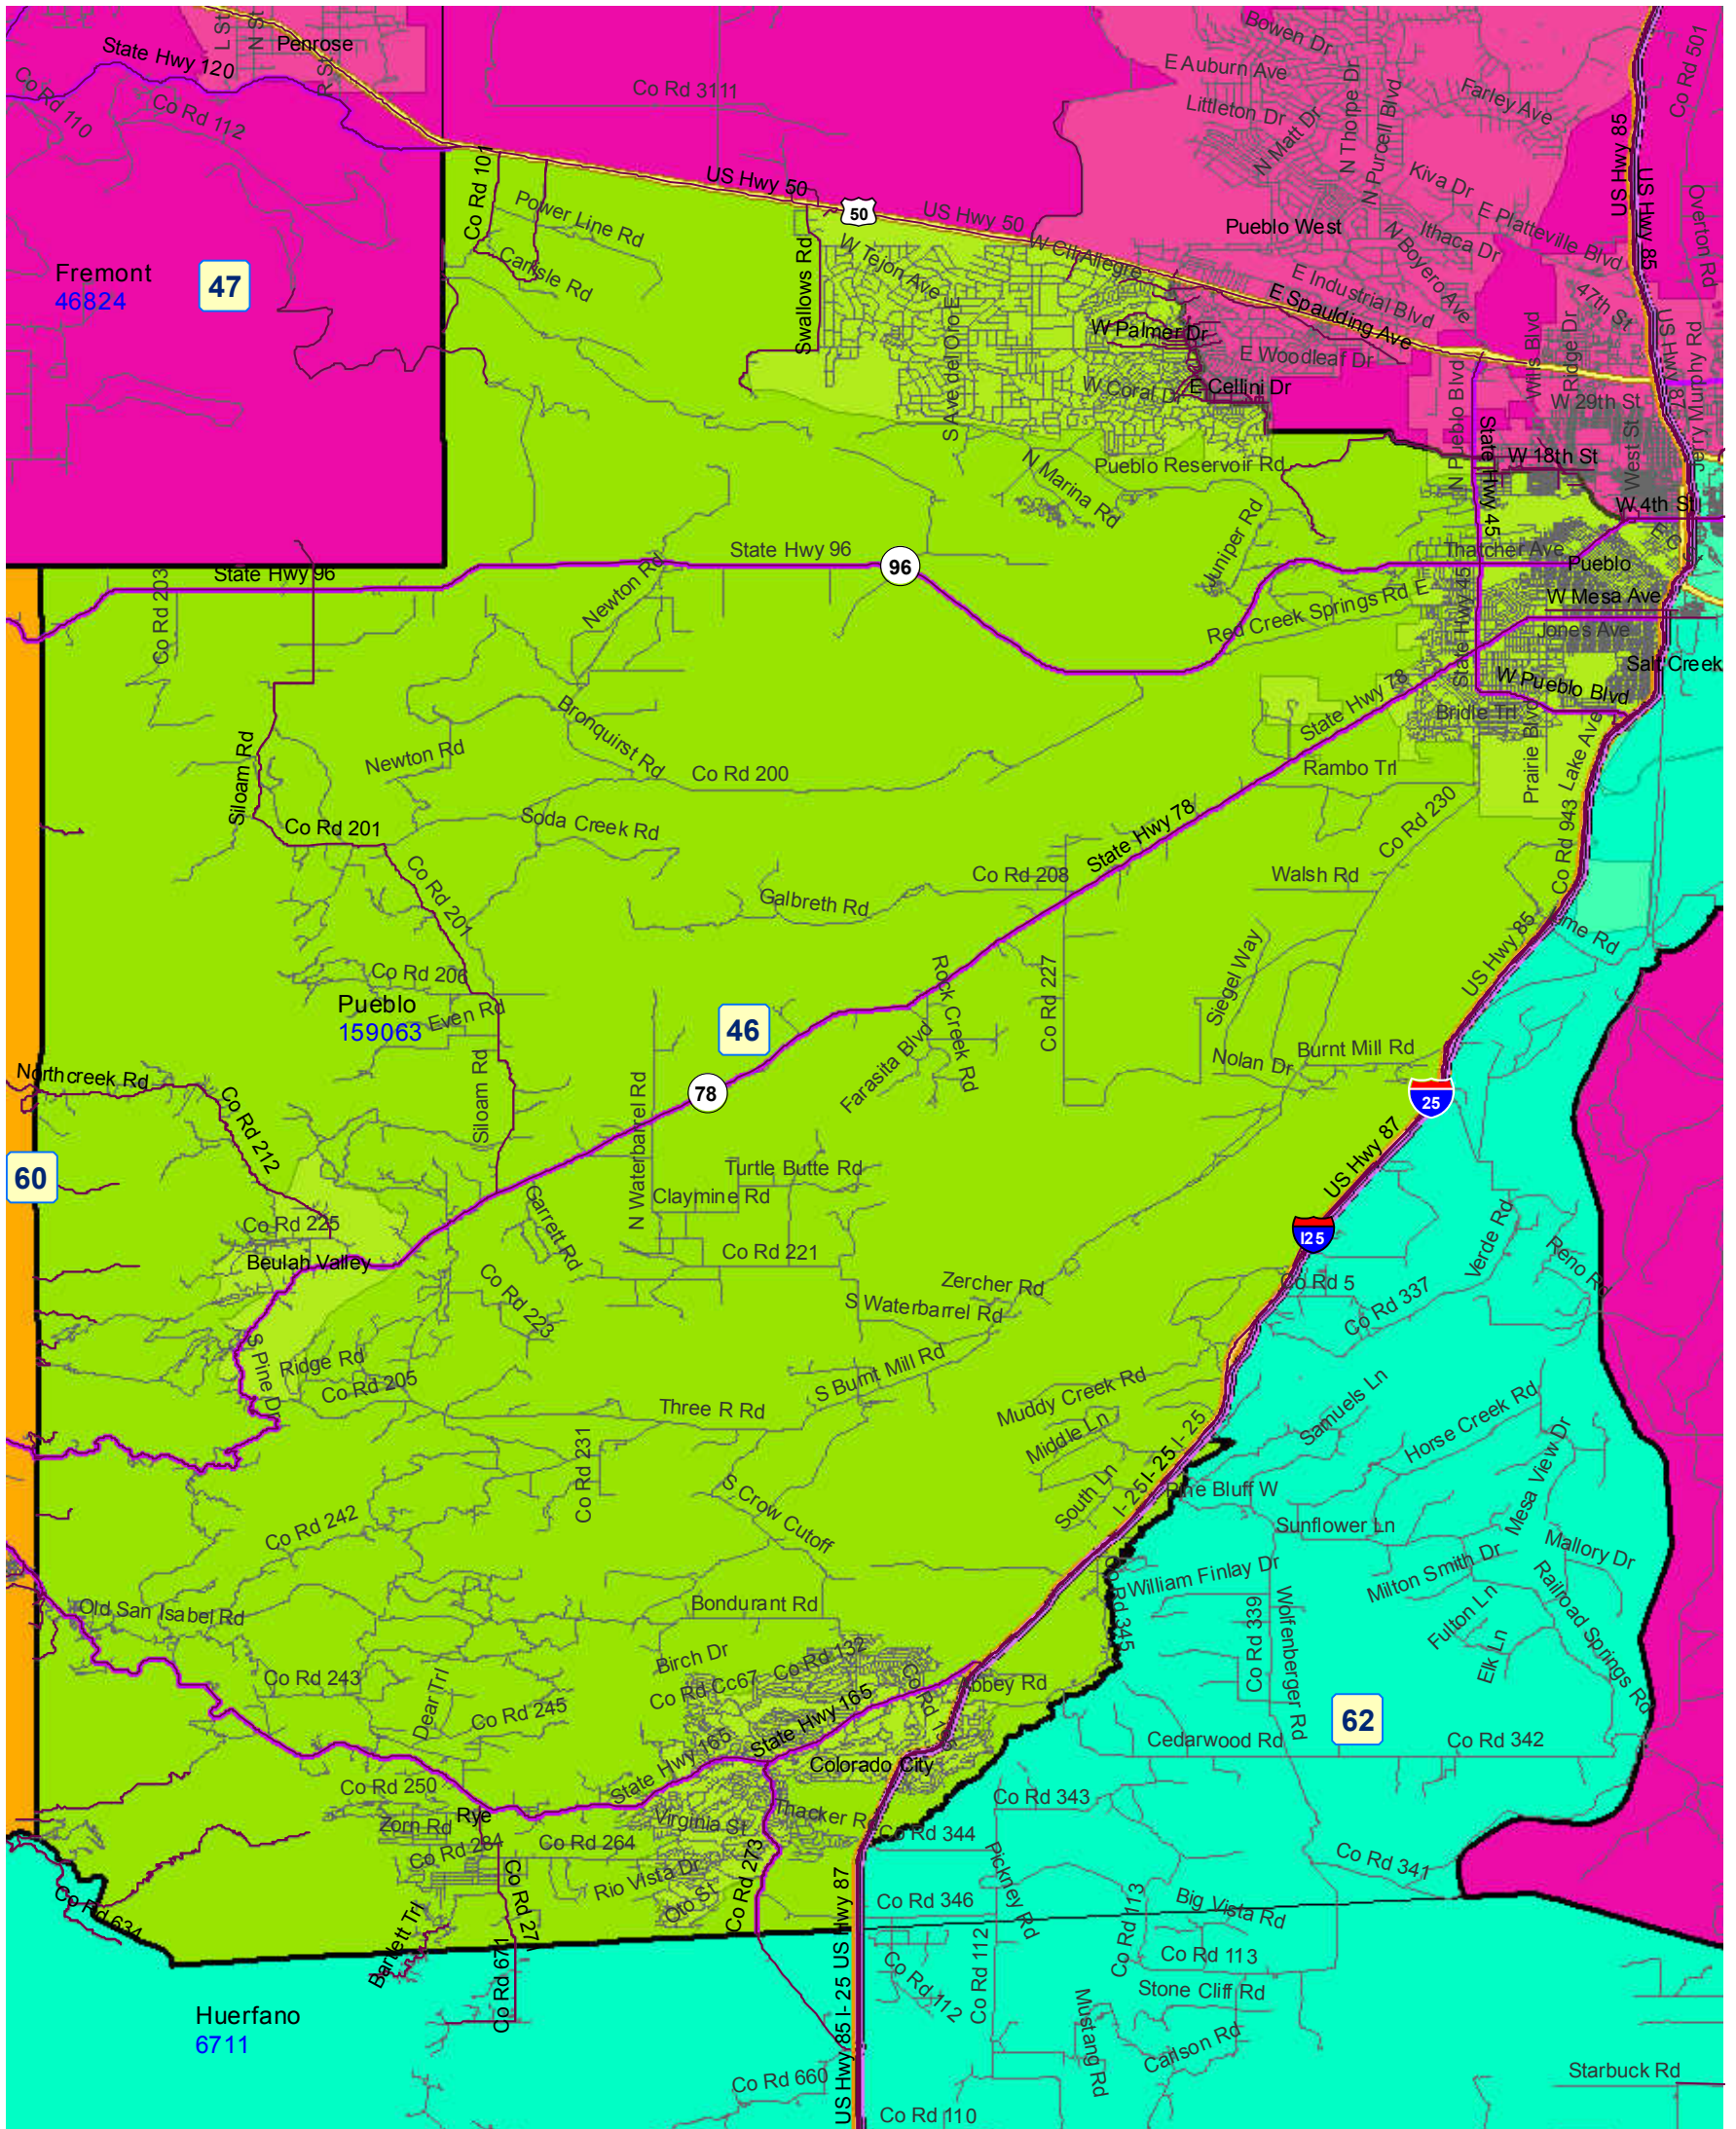

House District 46 After 2011 Reapportionment