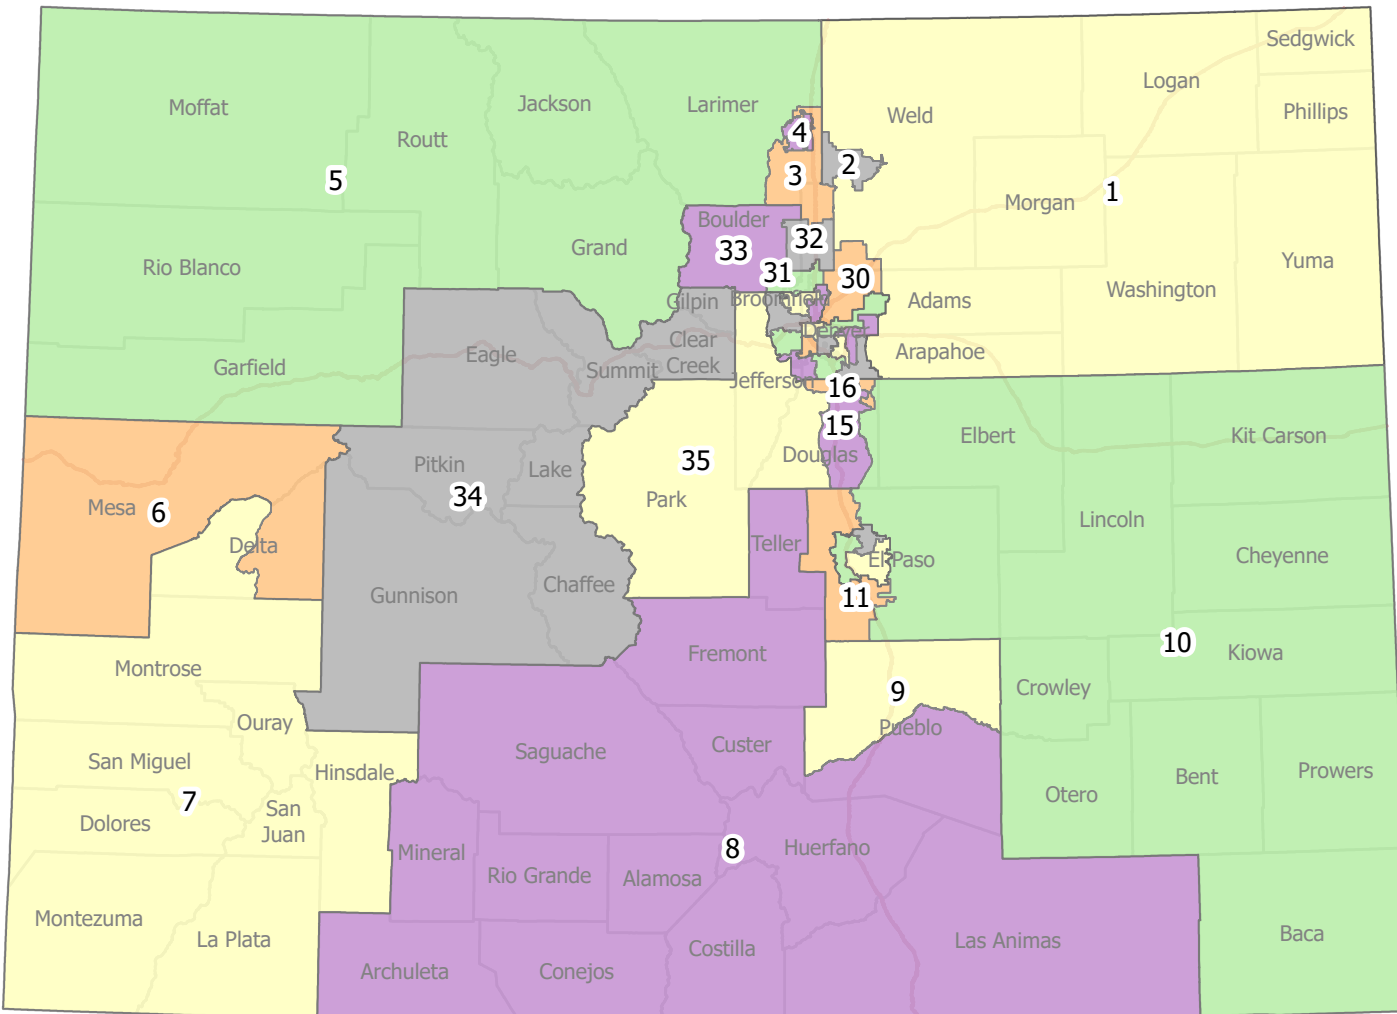

# Colorado Senate Districts Statewide (Preliminary Map)

Denver Metro Area

Colorado Springs Metro Area