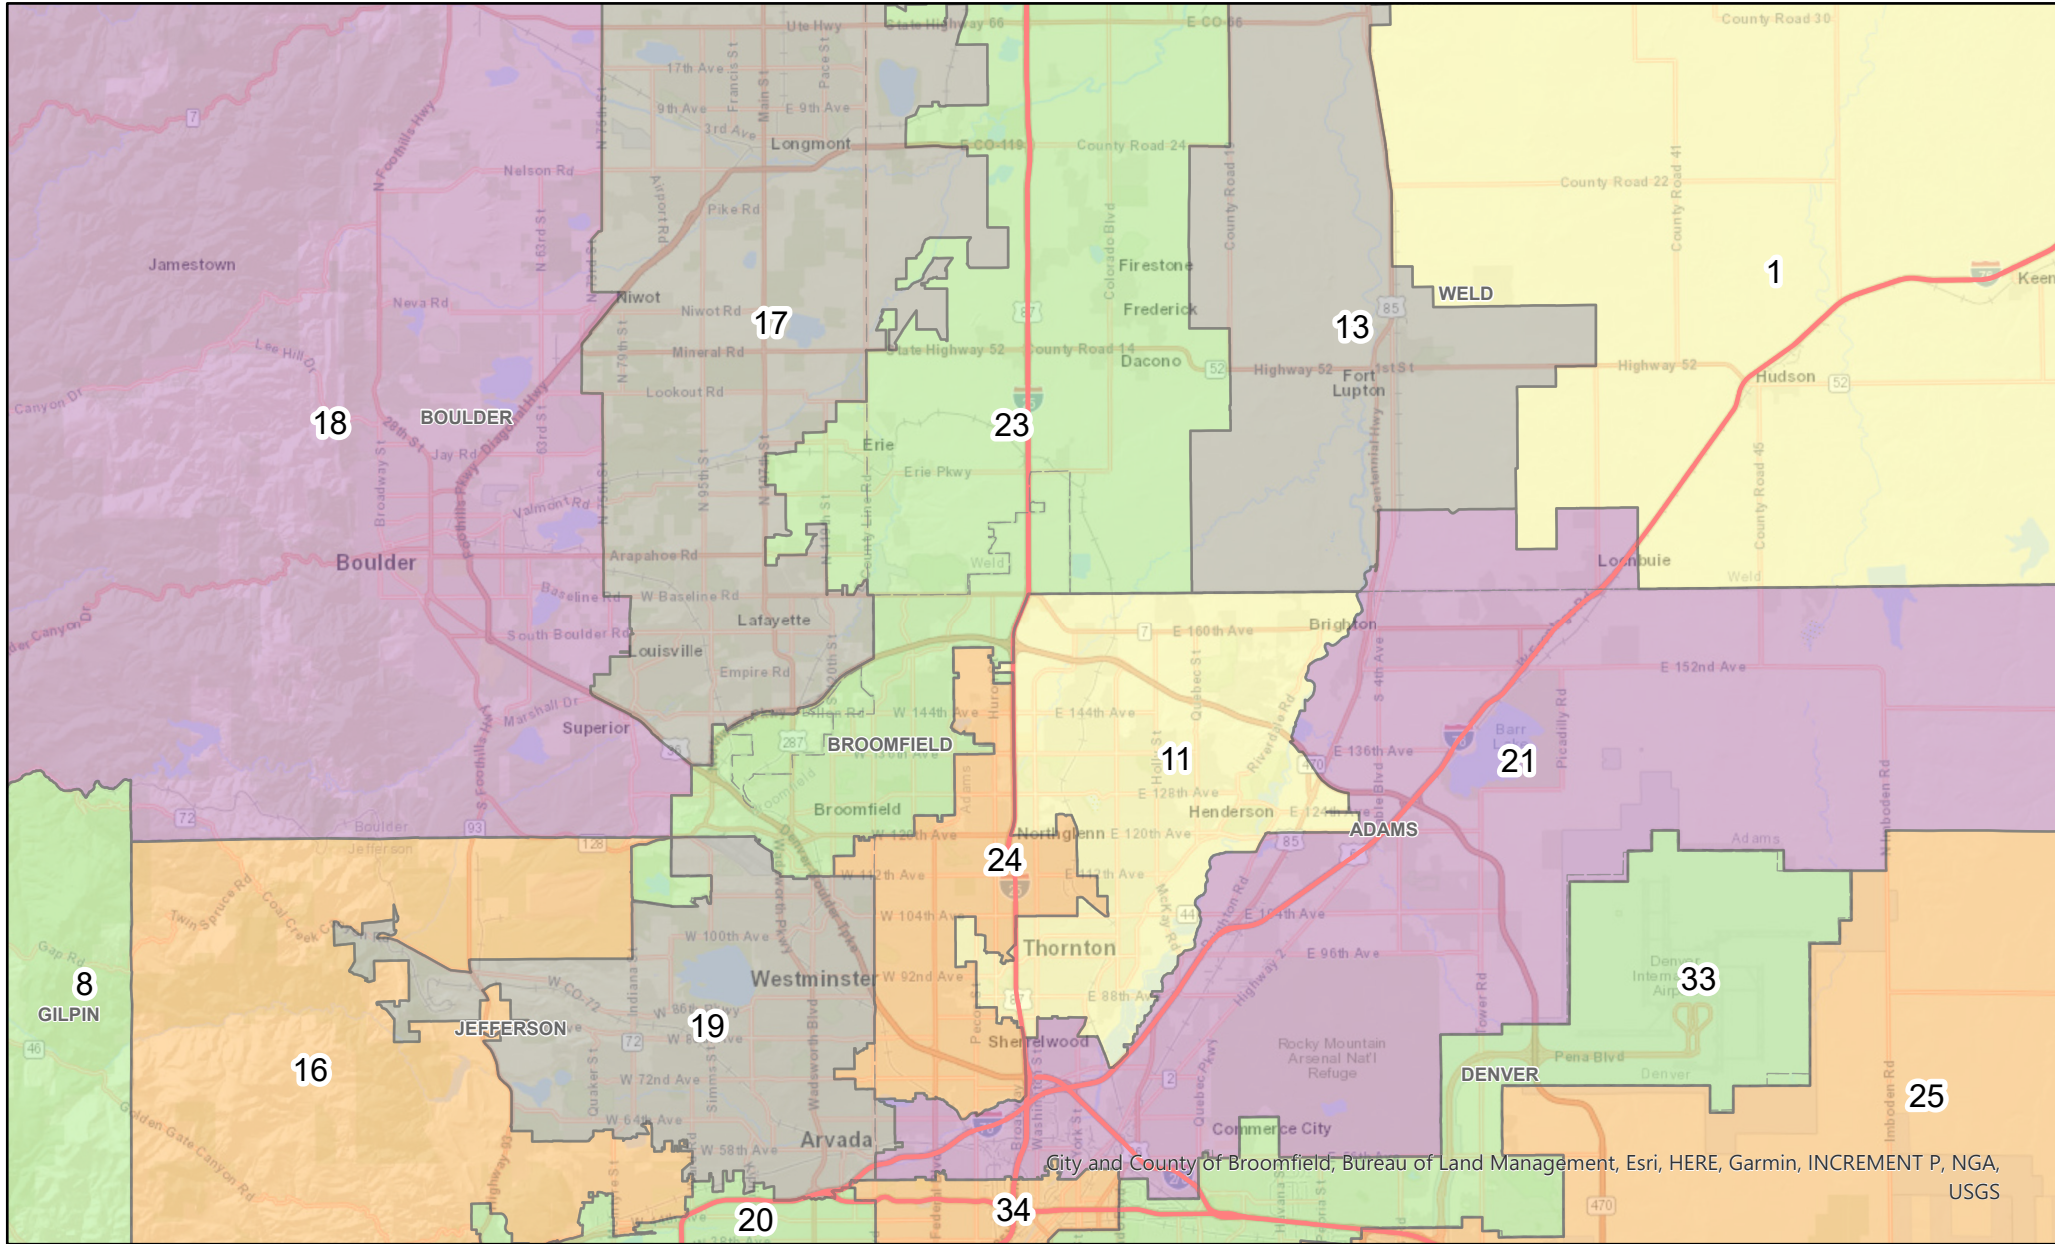

Colorado Independent Redistricting Commissions

# Colorado Senate Districts North Denver Metro Area - Second Staff Plan

City and County of Broomfield, Bureau of Land Management, Esri, HERE, Garmin, INCREMENT P, NGA, USGS