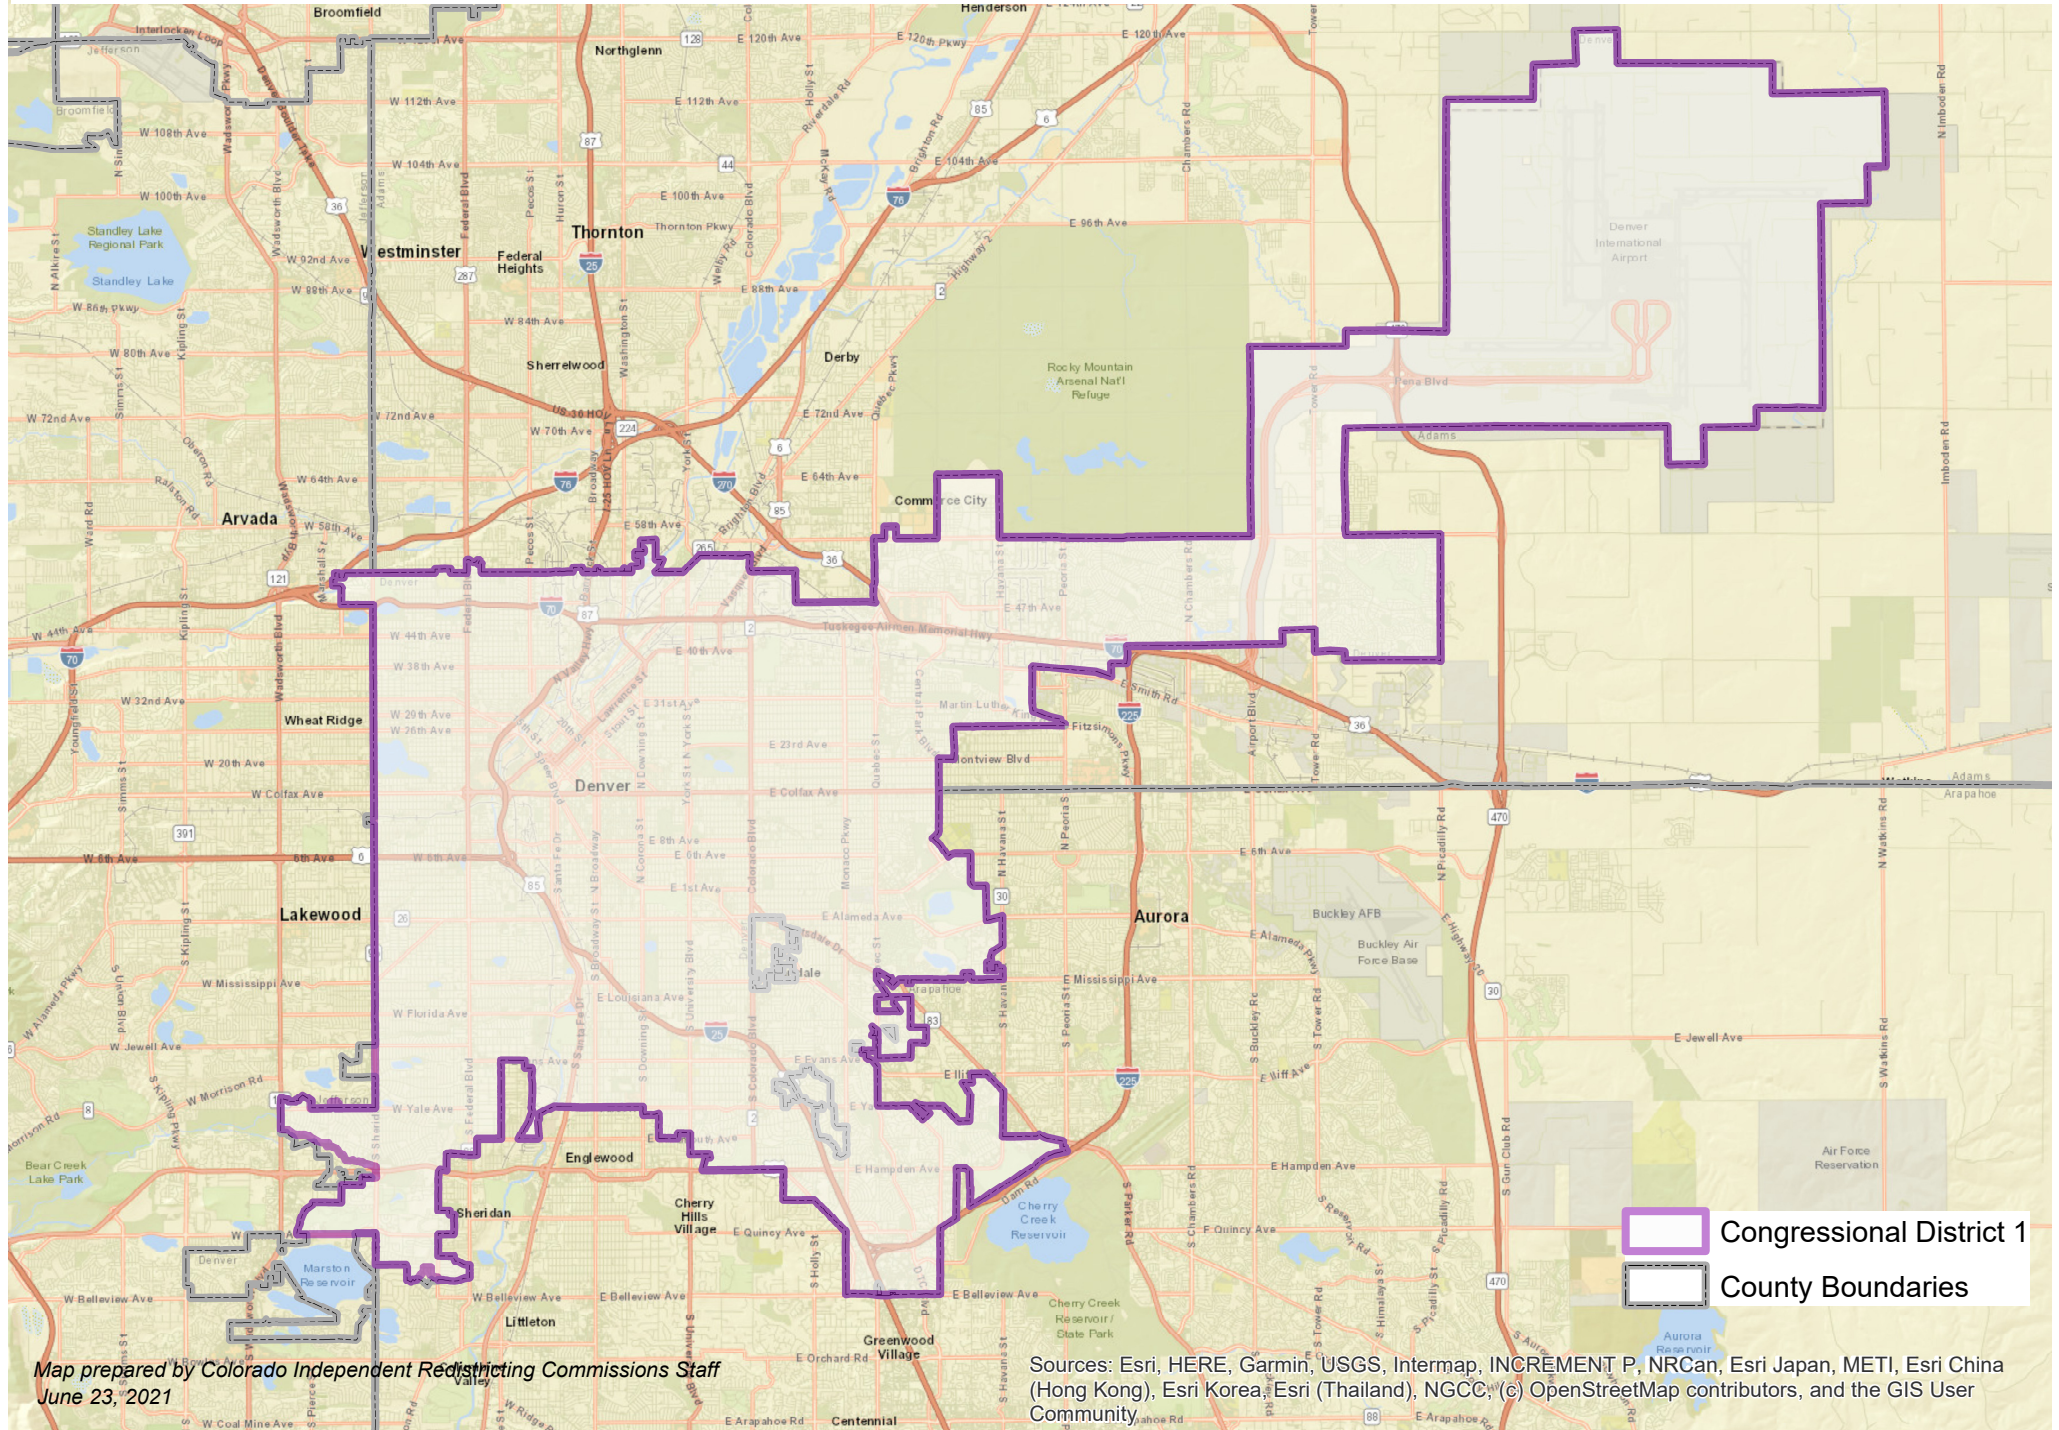

Colorado Independent Redistricting Commissions

# Colorado Congressional District 1 (Preliminary Map)

Map prepared by Colorado Independent Redistricting Commissions Staff  
June 23, 2021

Sources: Esri, HERE, Garmin, USGS, Intermap, INCREMENT P, NRCan, Esri Japan, METI, Esri China (Hong Kong), Esri Korea, Esri (Thailand), NGCC, (c) OpenStreetMap contributors, and the GIS User Community