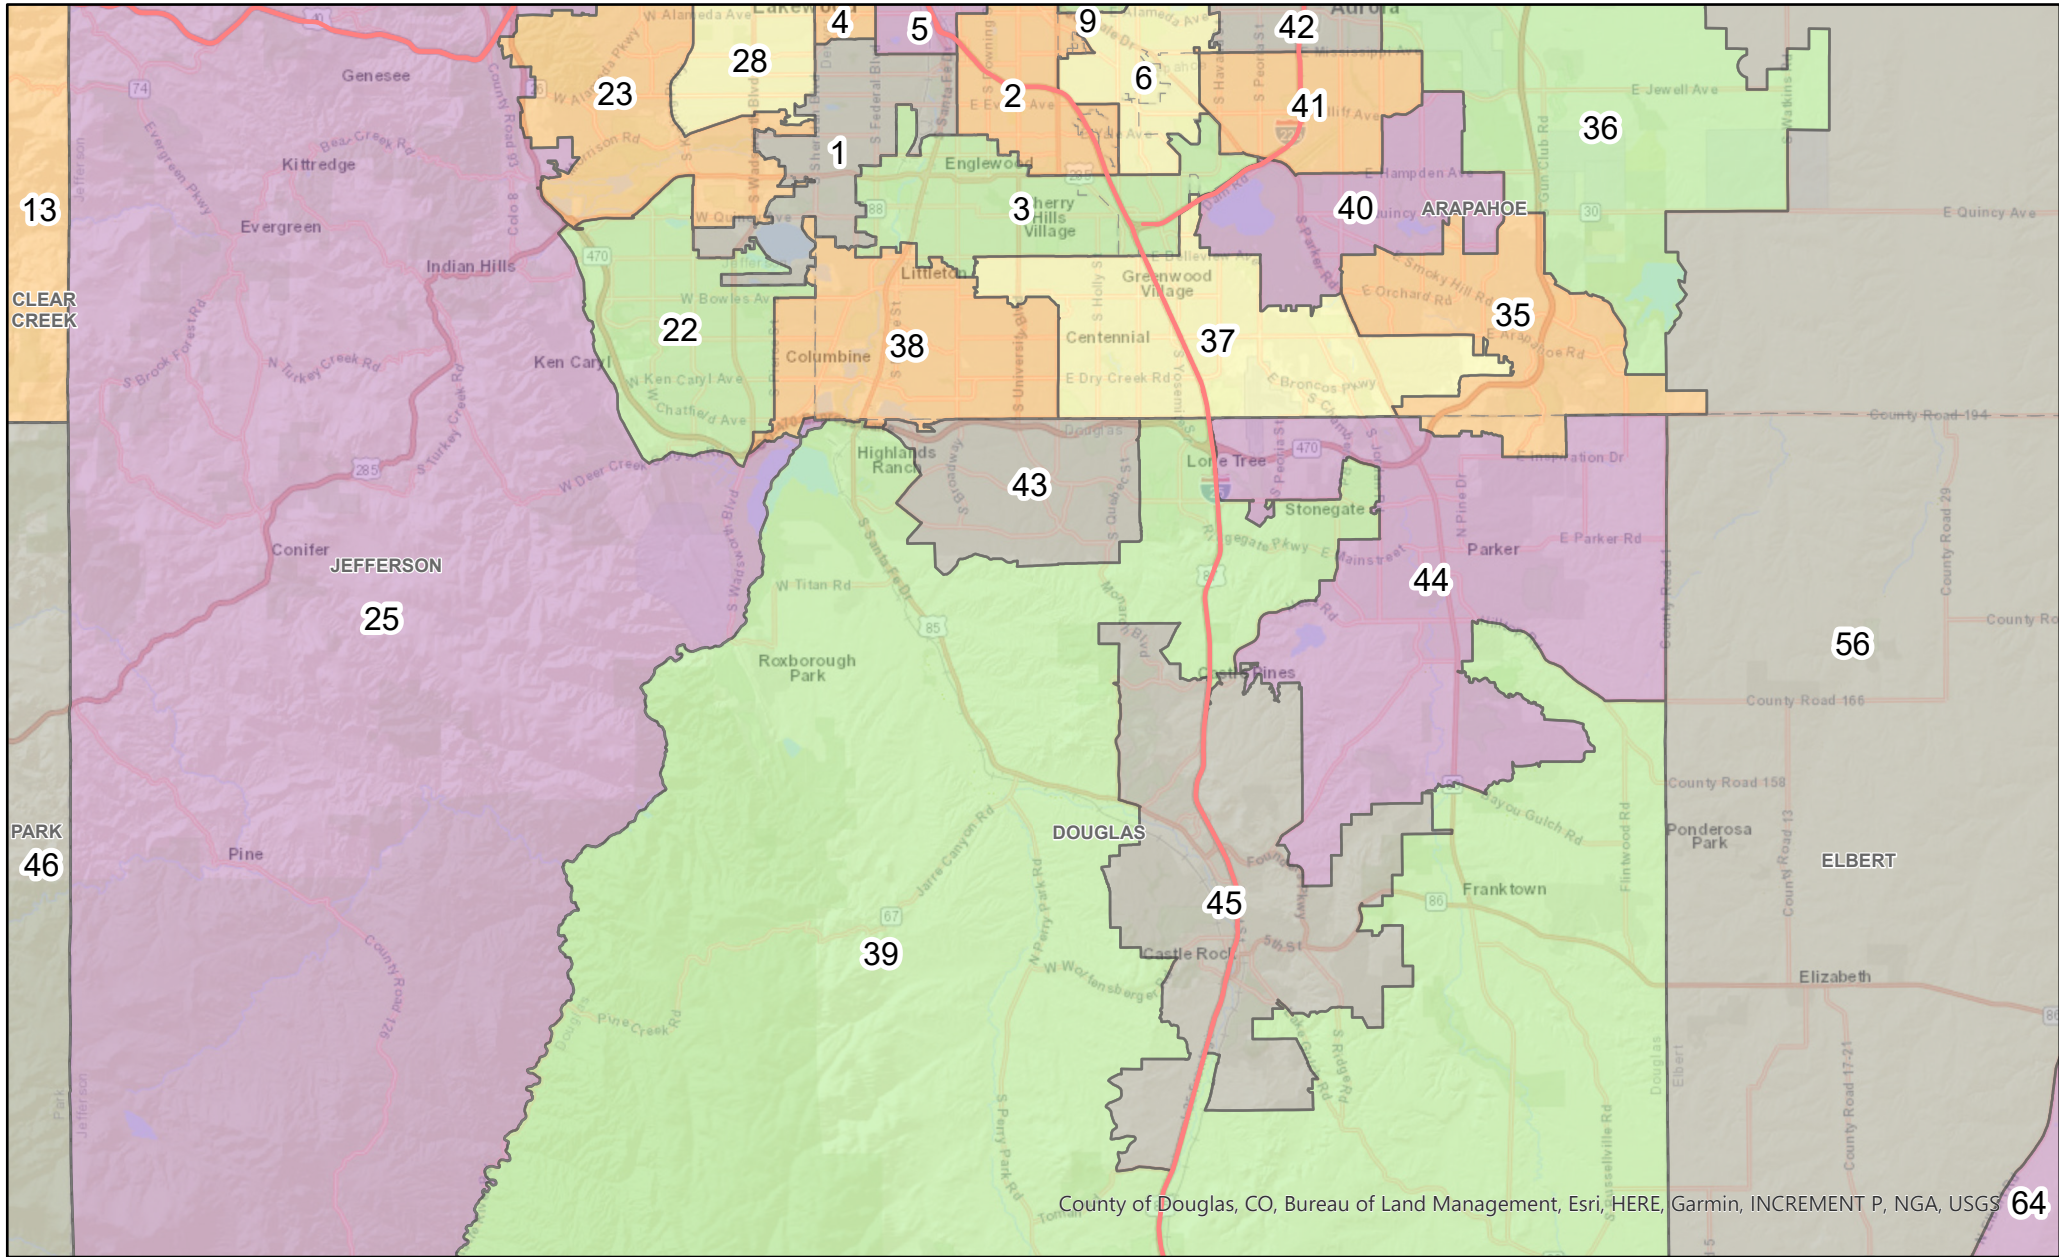

Colorado Independent Redistricting Commissions

# Colorado House Districts South Denver Metro Area - First Staff Plan

County of Douglas, CO, Bureau of Land Management, Esri, HERE, Garmin, INCREMENT P, NGA, USGS 64