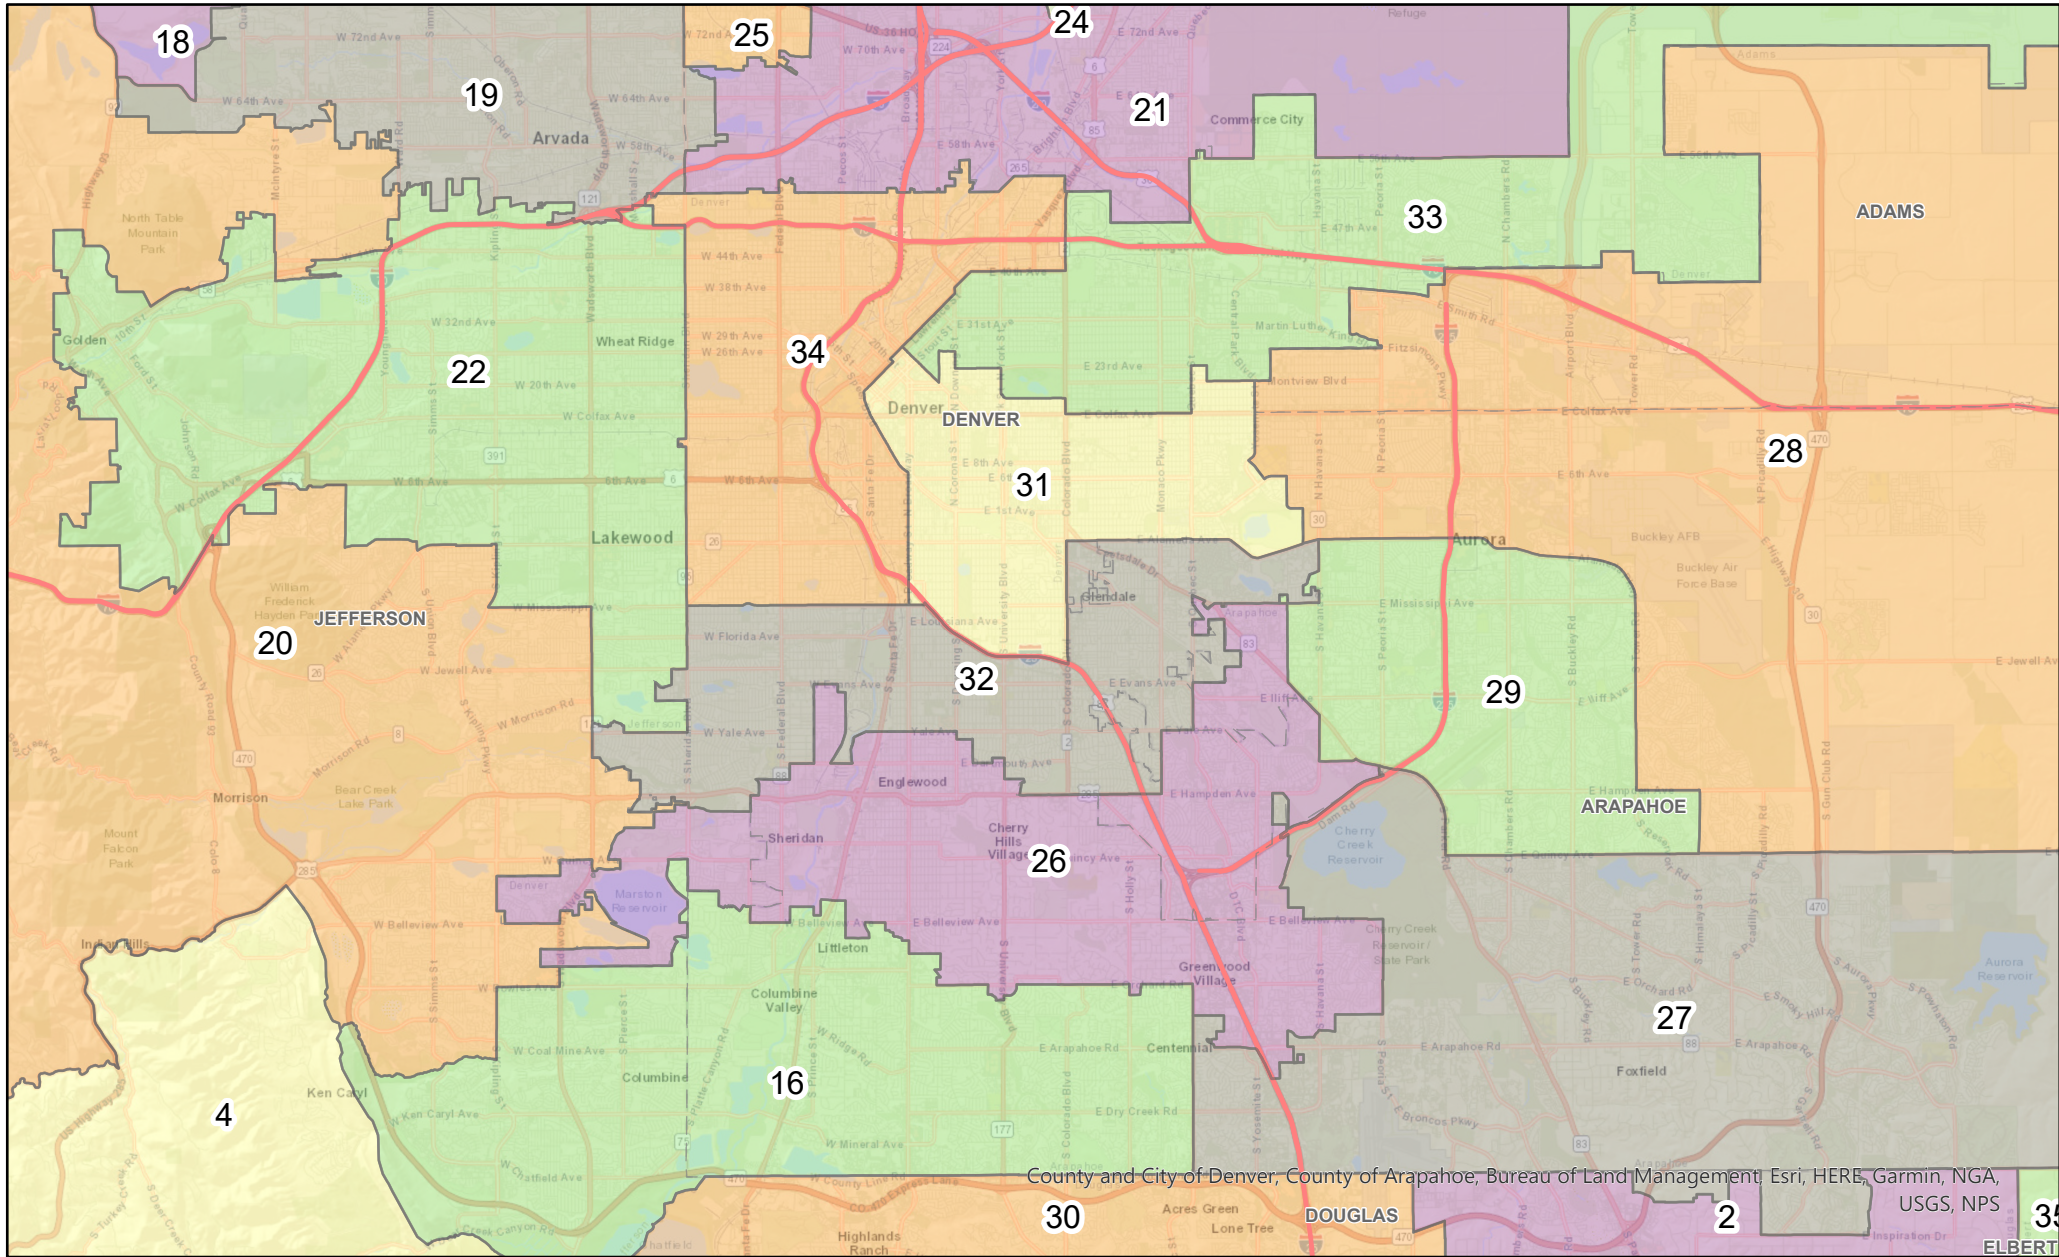

Colorado Senate Districts South Denver Metro Area - Third Staff Plan

County and City of Denver, County of Arapahoe, Bureau of Land Management, Esri, HERE, Garmin, NGA, USGS, NPS