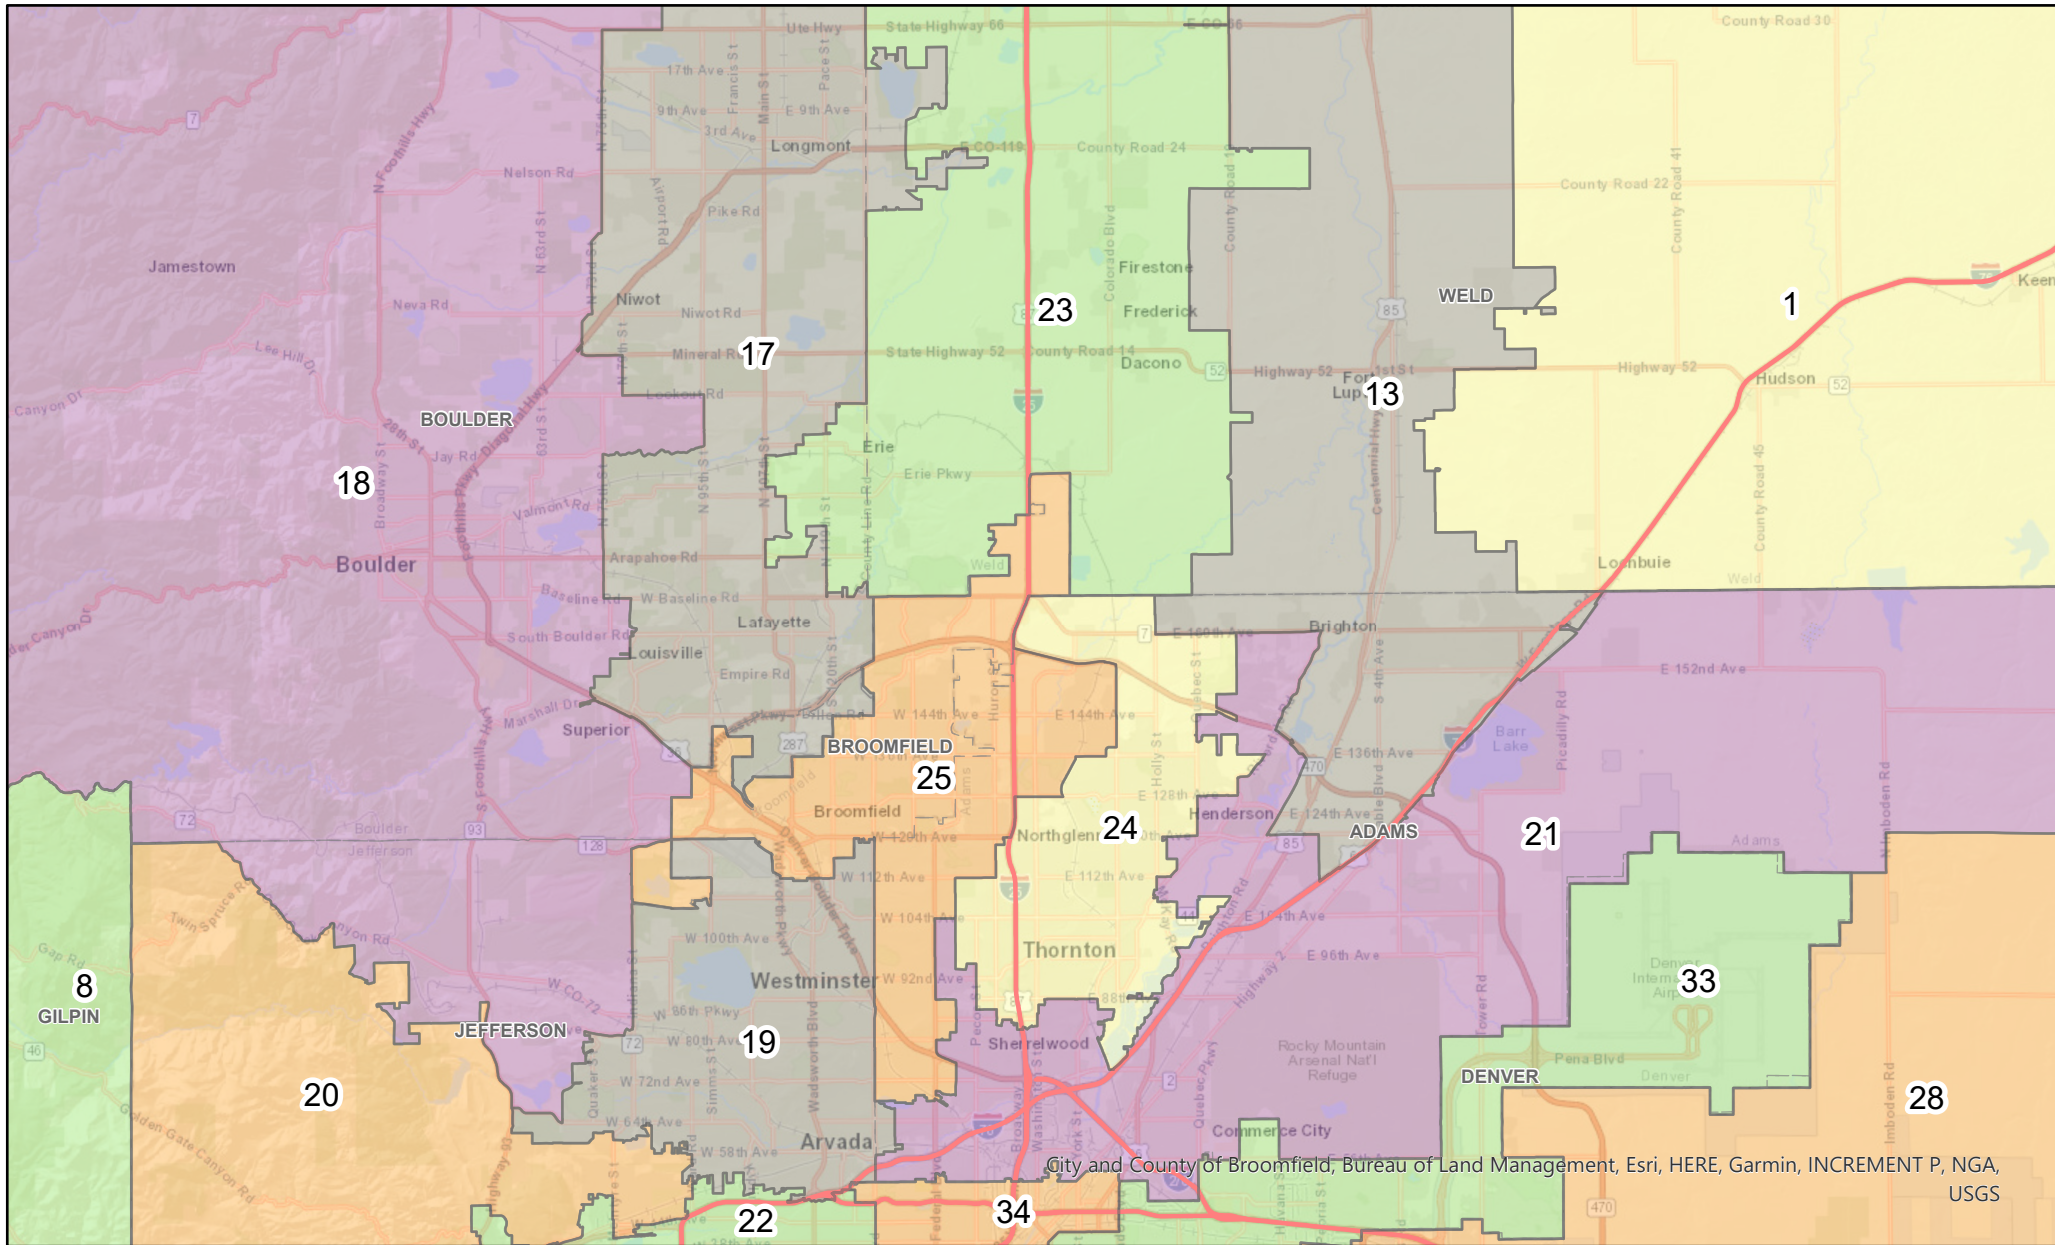

Colorado Senate Districts North Denver Metro Area - Third Staff Plan

City and County of Broomfield, Bureau of Land Management, Esri, HERE, Garmin, INCREMENT P, NGA, USGS