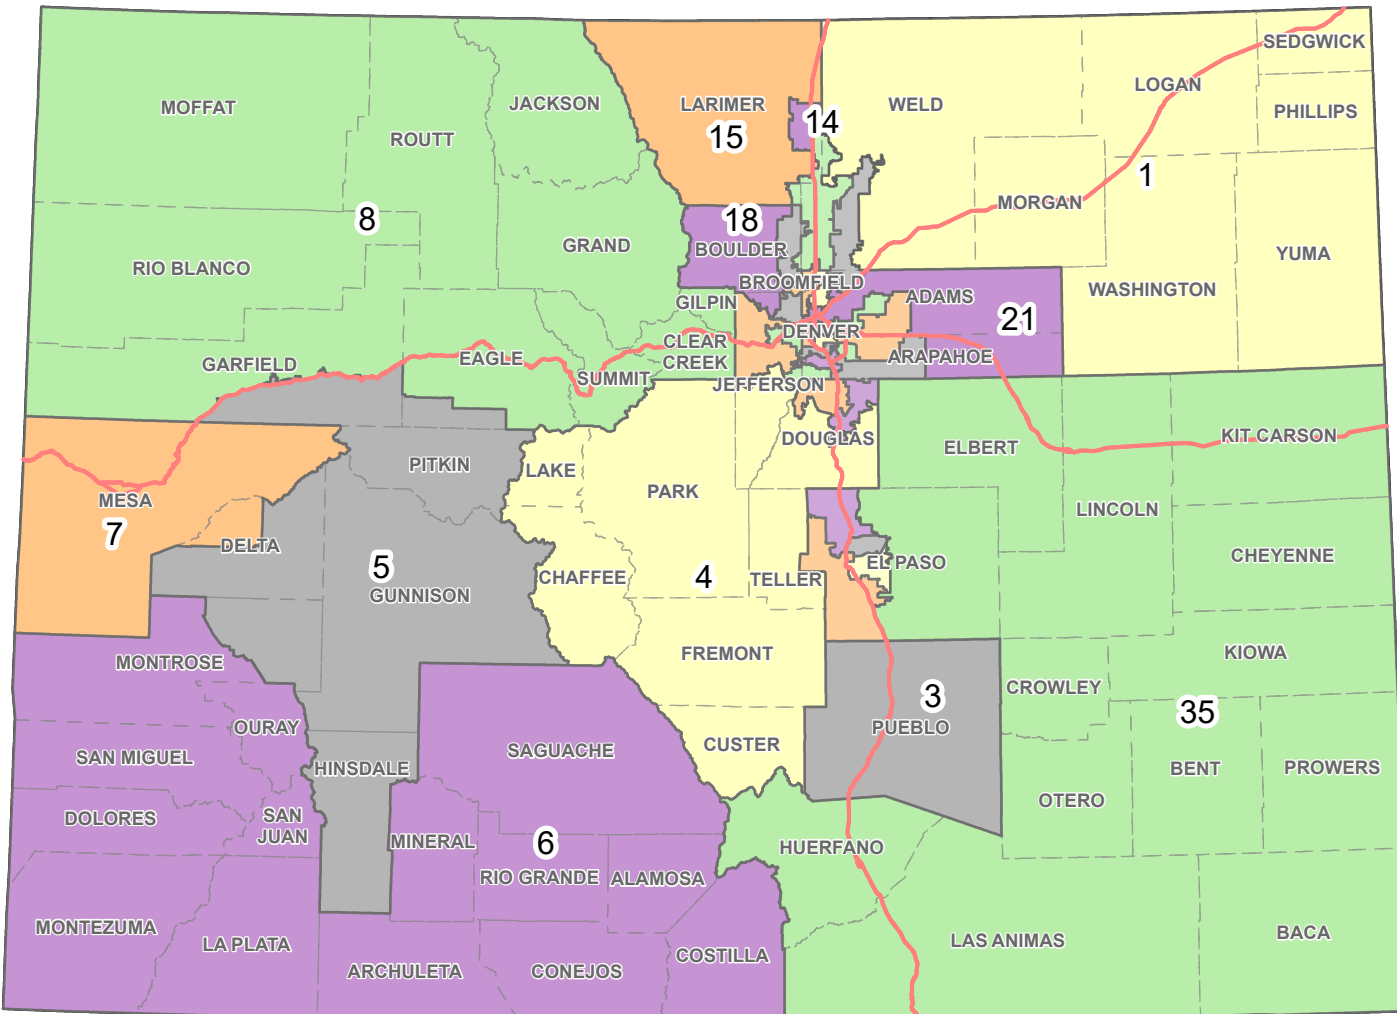

# Colorado Senate Districts Statewide - Third Staff Plan

Denver Metro Area

Colorado Springs Metro Area