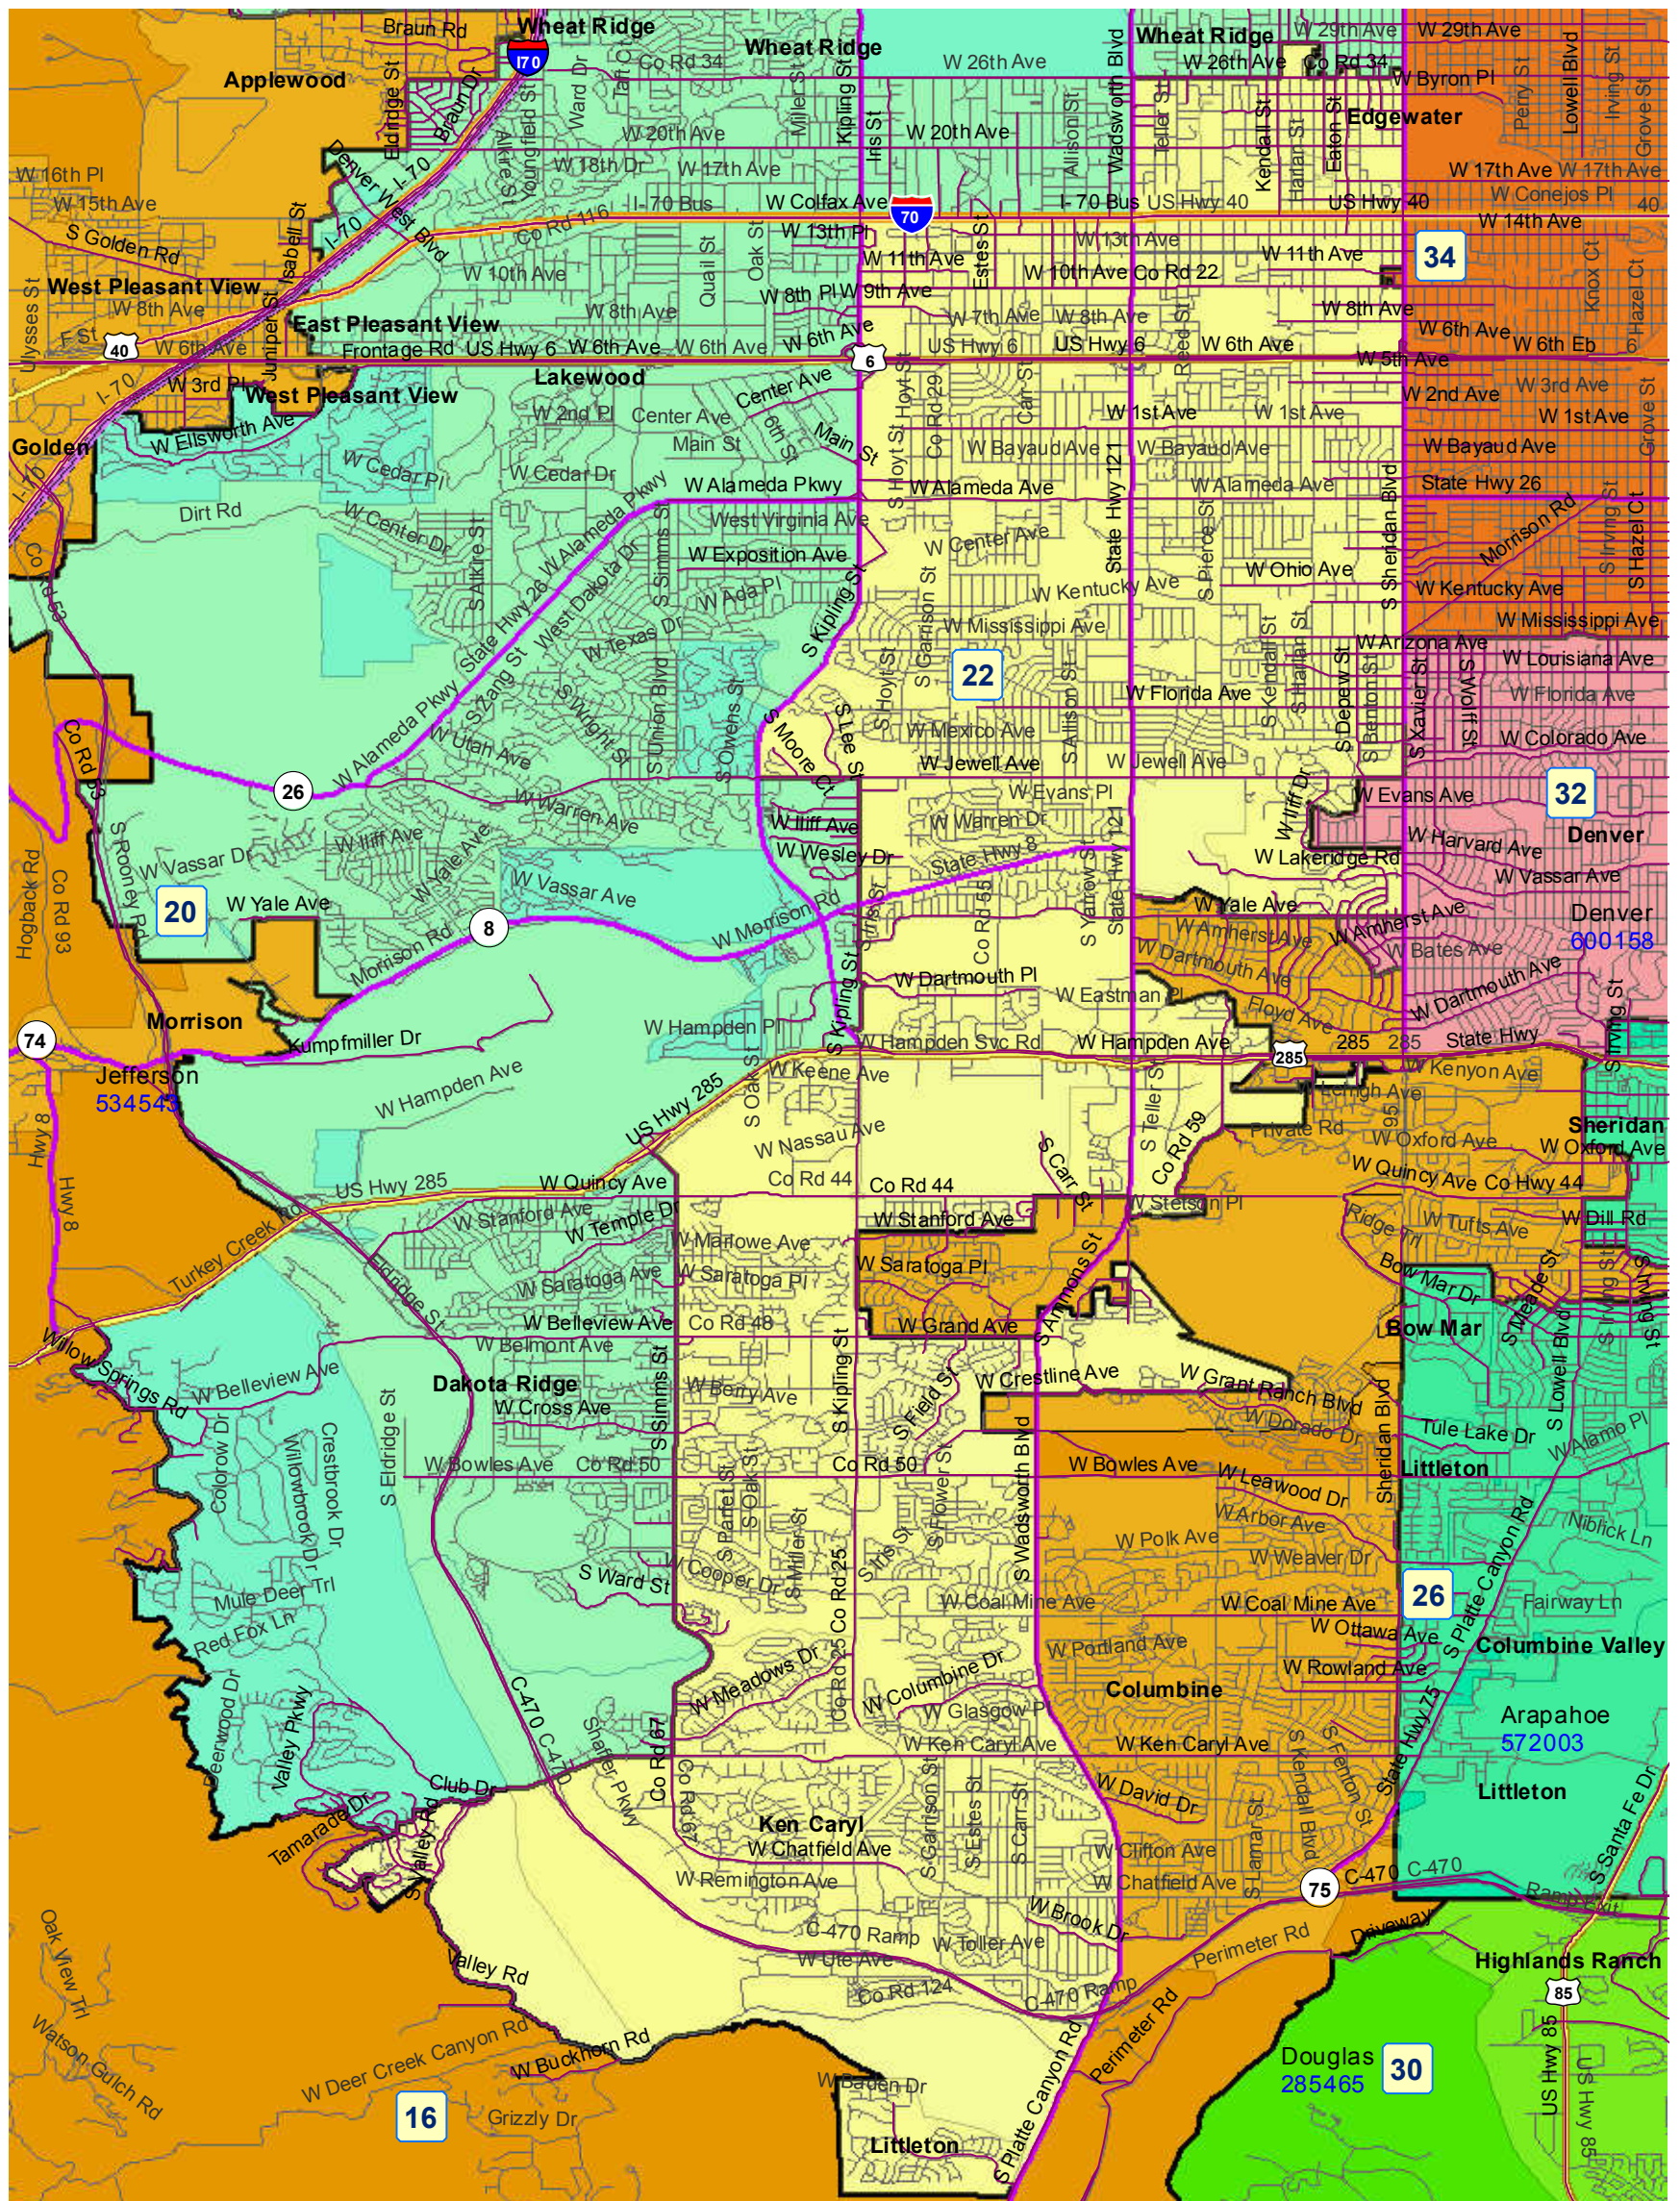

Legislative District Information After 2011 Reapportionment Senate District 22

House Districts: 22, 23, 24, 25, 28

District Population: 147,168

County	Population	Percent
Jefferson	147,168	100.00%

Registered Voters: 74,398

Party	Number	Percent
Republican	25,629	34.45%
Democratic	24,891	33.46%
Unaffiliated	23,409	31.46%
Minor Party	469	0.63%

Voting Age Population: 113,726

Population Demographics

Race/Ethnicity	Number	Percent
White-Non Hispanic	104,682	71.13%
Hispanic	32,430	22.04%
Black	2,687	1.83%
American Indian or Alaskan Native	1,613	1.10%
Asian	5,246	3.56%
Hawaiian or Pacific Islander	172	0.12%
Other	338	0.23%

2010 Election Results

Election	Party	Number	Percent
U.S. Senate	Republican	24,549	44.88%
	Democratic	27,025	49.41%
	Minor Party	3,122	5.71%
Governor	Republican	3,726	6.71%
	Democratic	28,353	51.08%
Treasurer	Minor Party	23,431	42.21%
	Republican	25,160	49.12%
	Democratic	26,061	50.88%

Communities within district

- Dakota Ridge
- Edgewater
- Ken Caryl
- Lakewood
- Littleton

School Districts within district

- Denver County 1
- Jefferson County R-1

Senate District 22 After 2011 Reapportionment