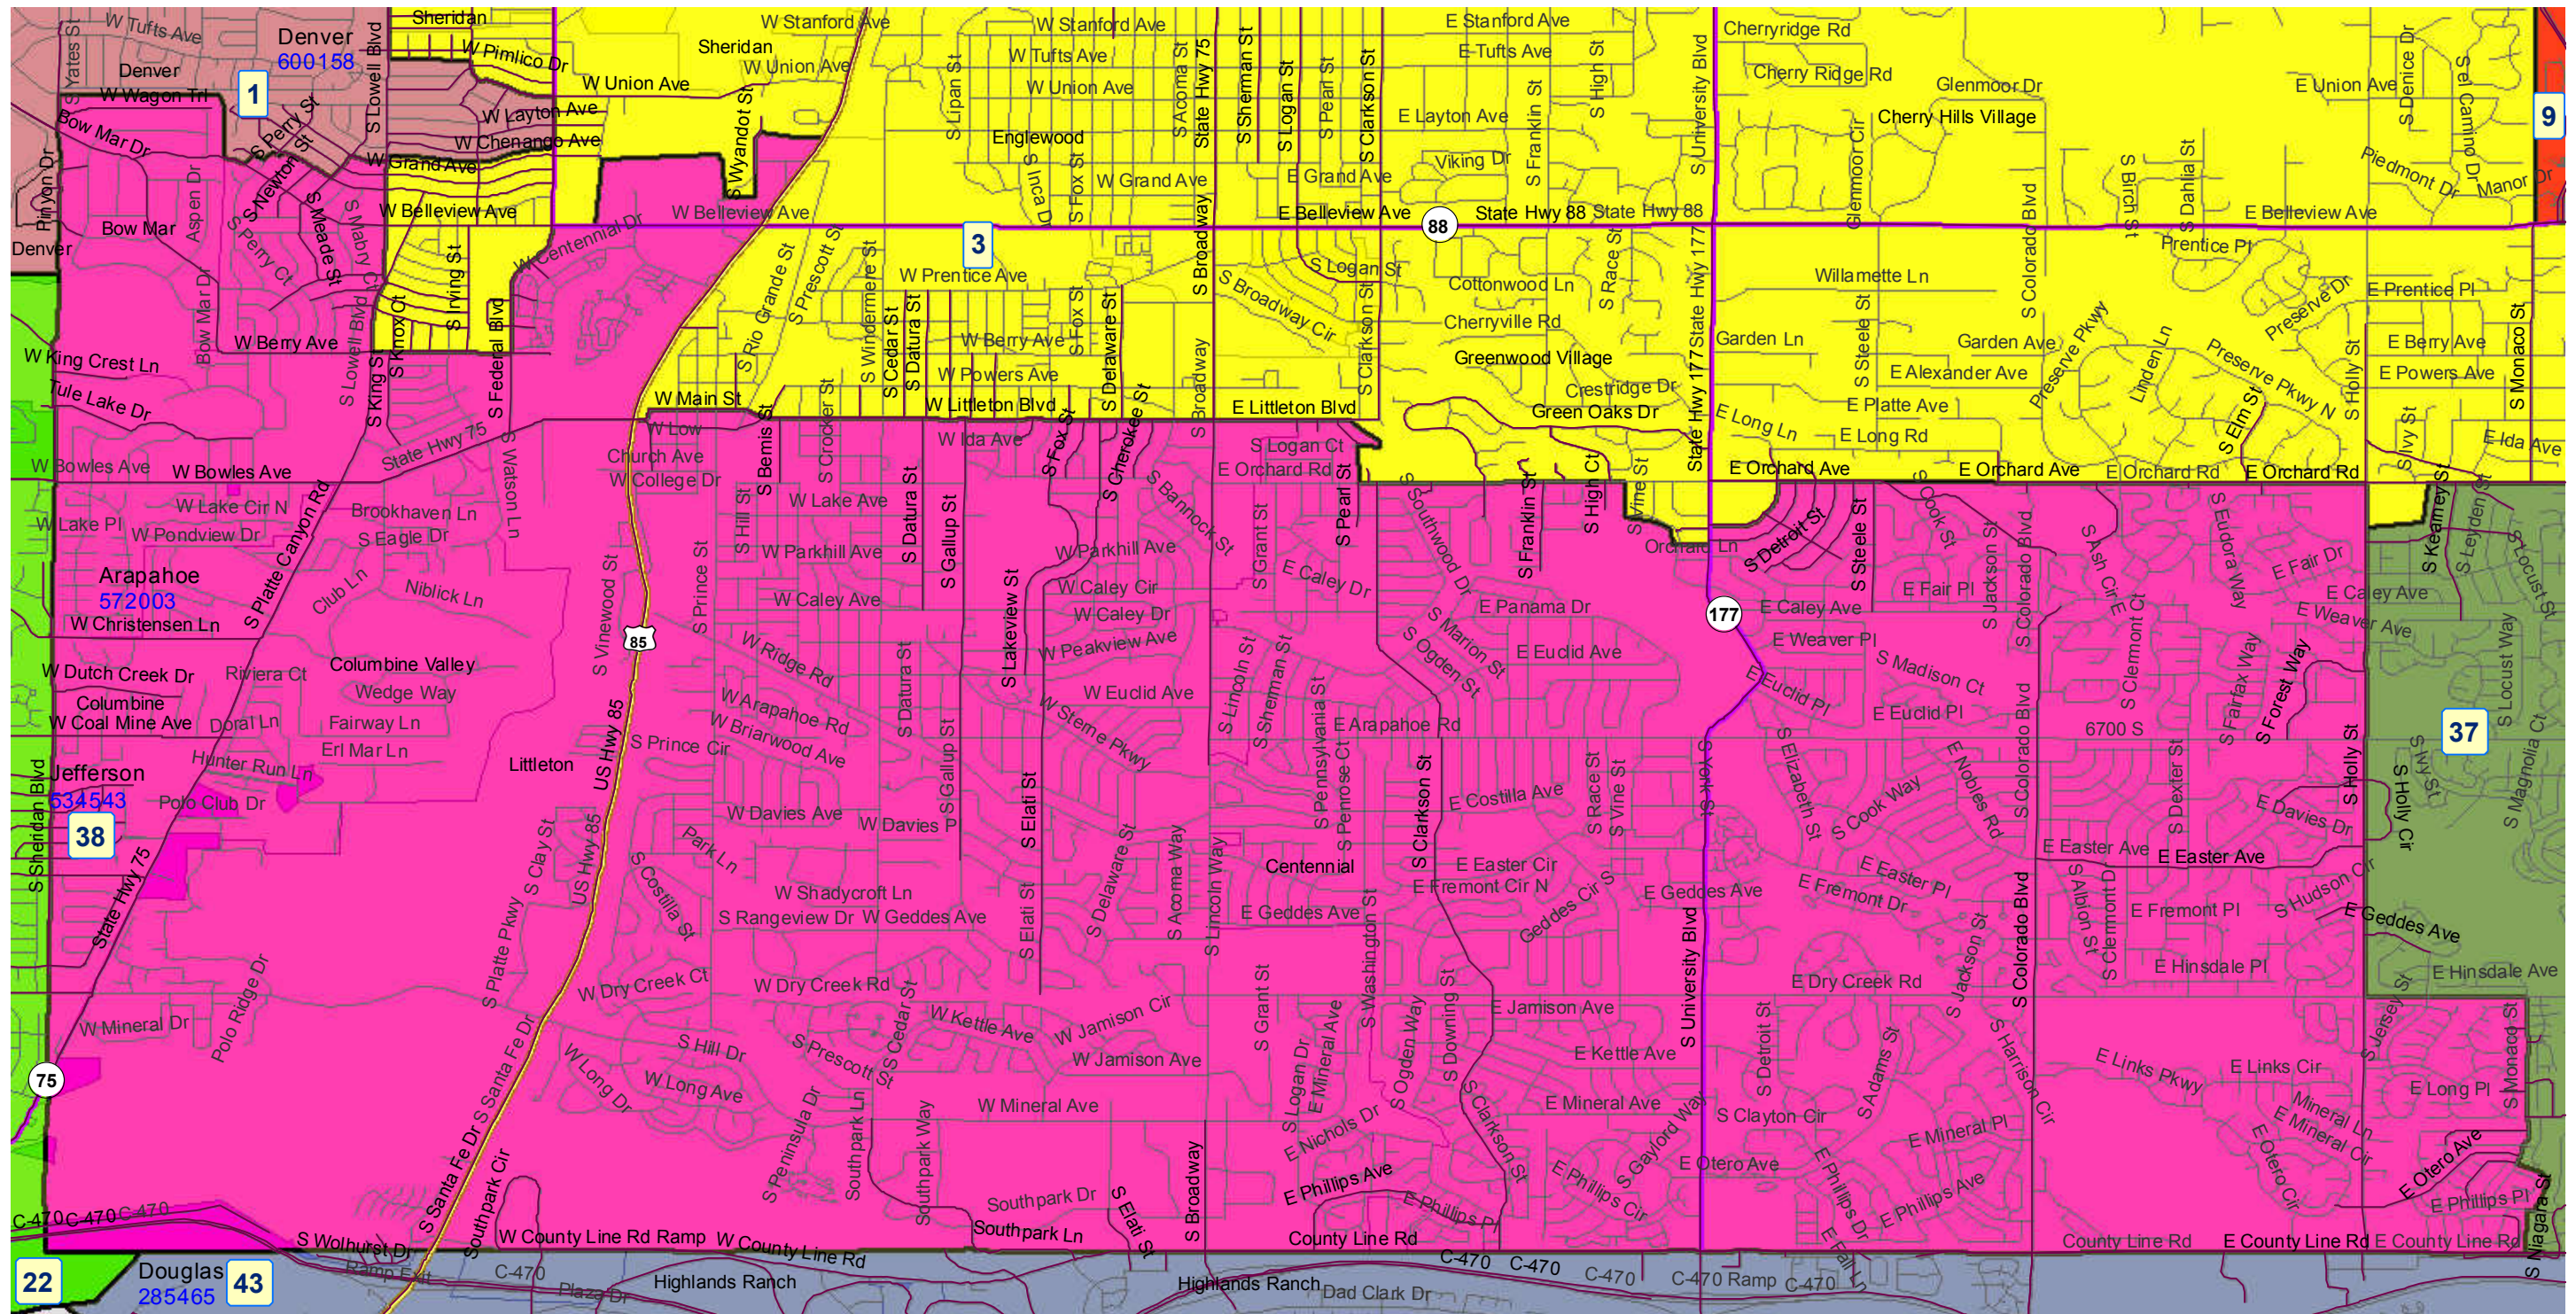

House District 38 After 2011 Reapportionment

Prepared by Reapportionment Commission Staff
December 2011