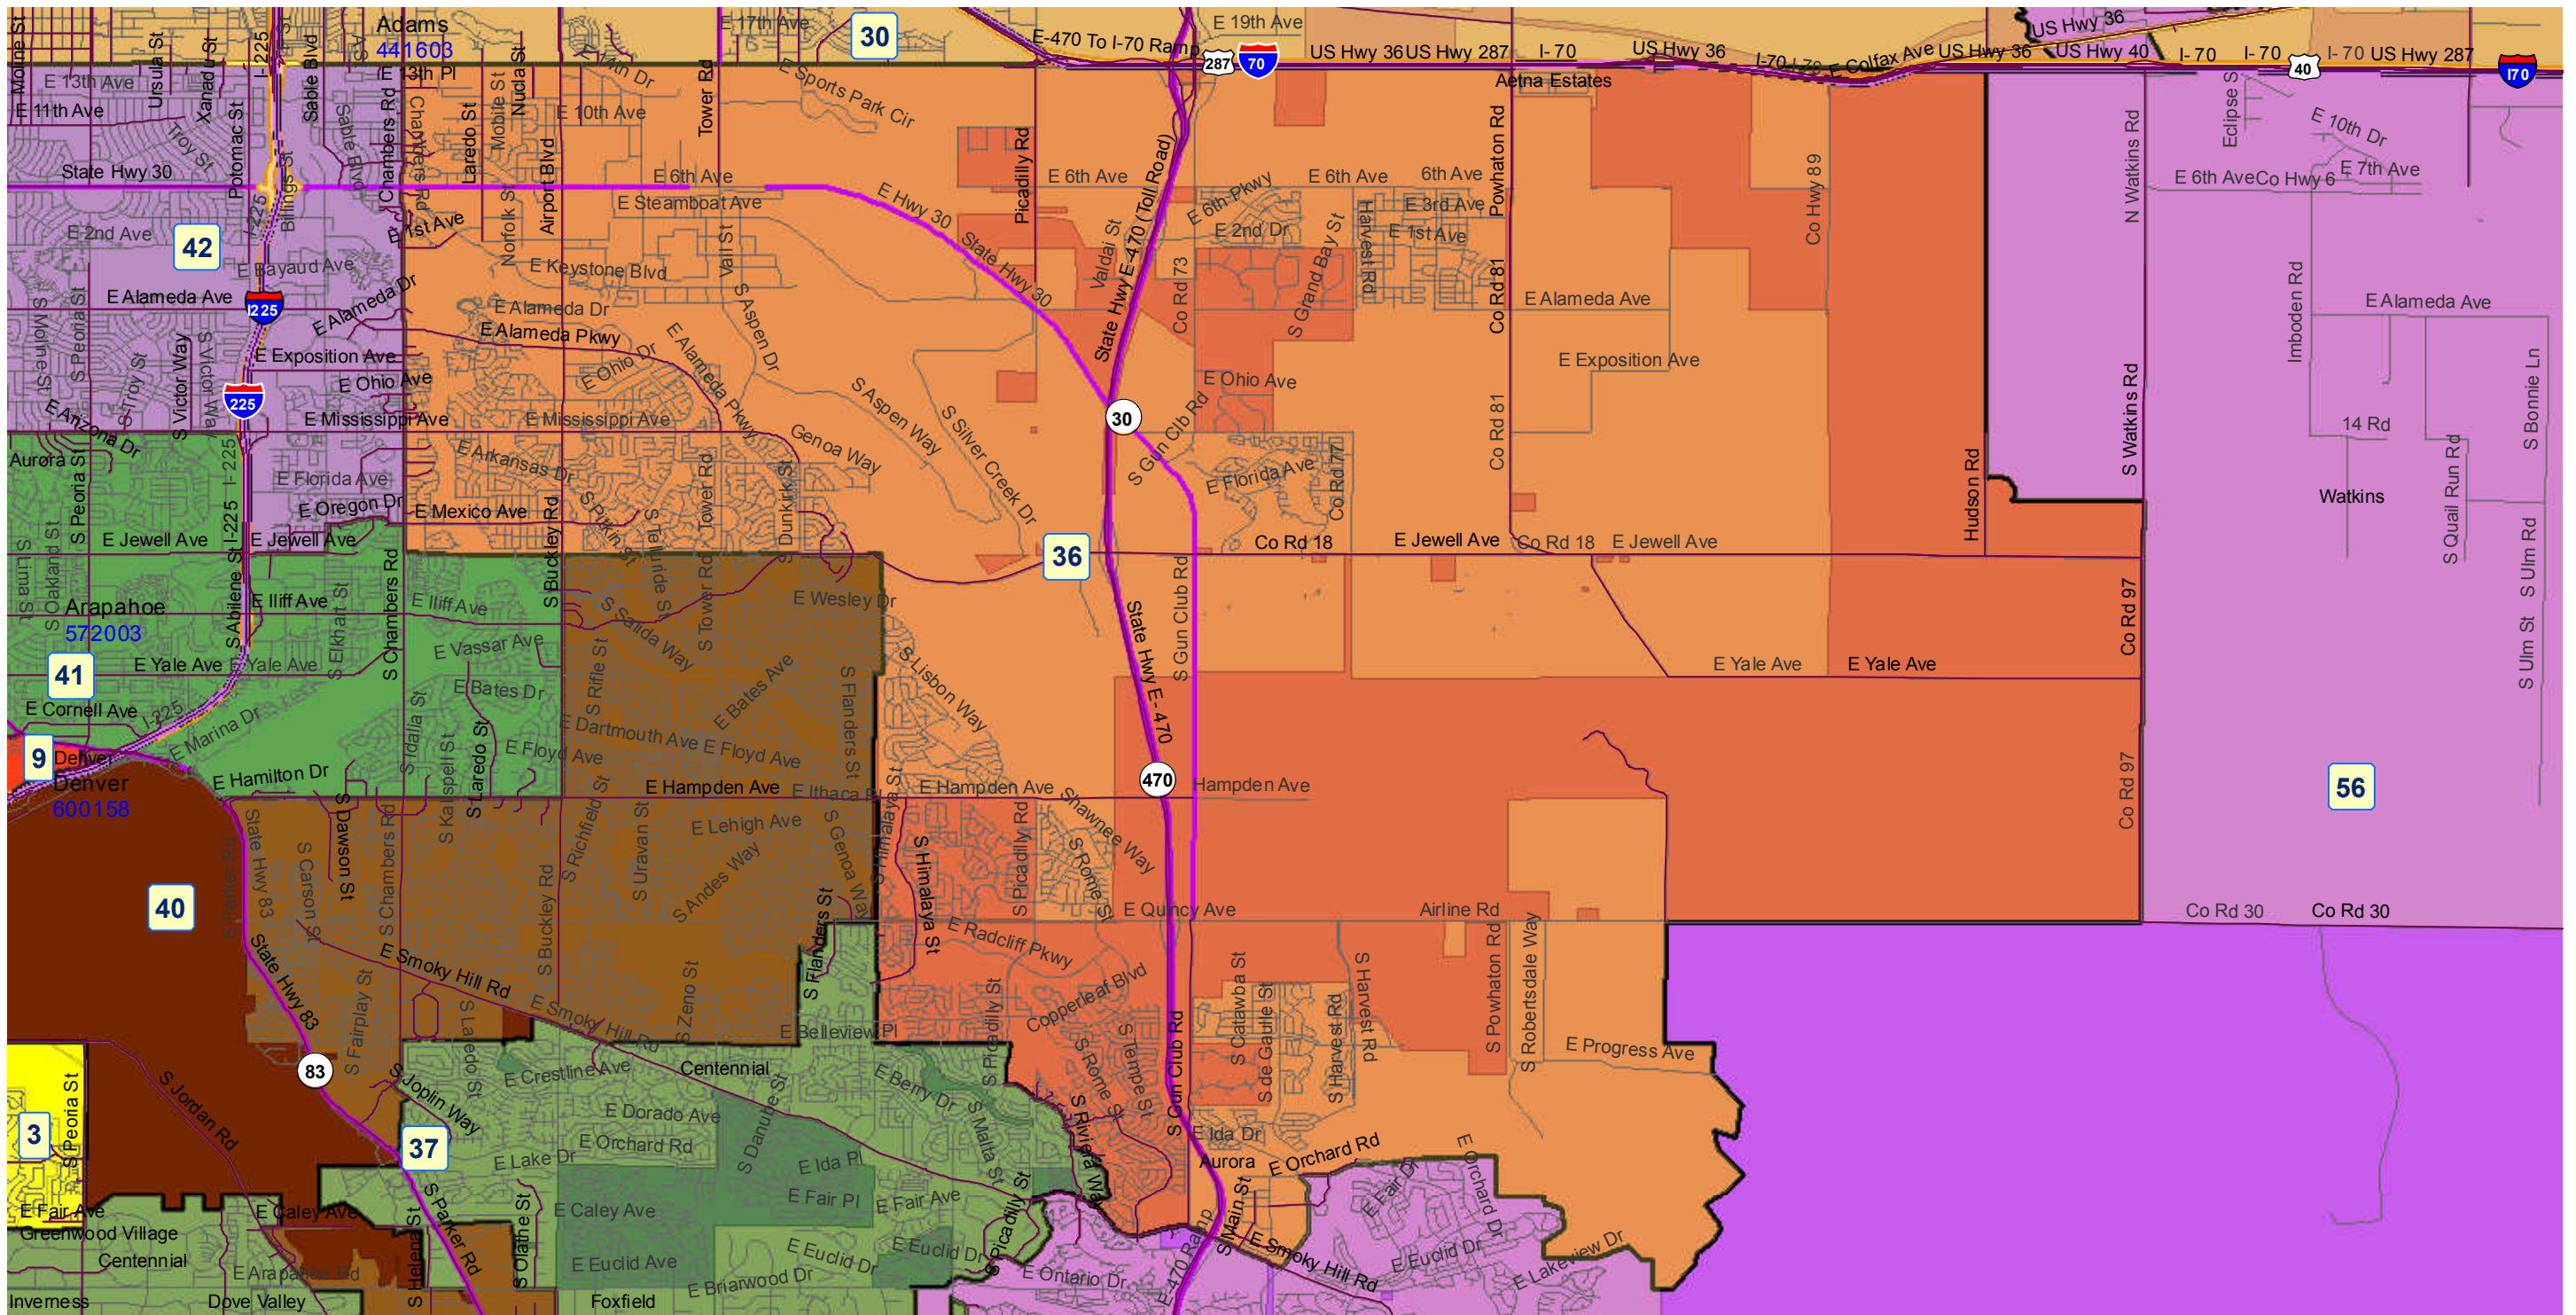

Legislative District Information After 2011 Reapportionment House District 36

Senate Districts: 27, 28, 29

District Population: 76,592

County	Population	Percent
Arapahoe County	76,592	100%

Registered Voters: 30,504

Party	Number	Percent
Republican	9,012	29.54%
Democratic	11,637	38.15%
Unaffiliated	9,696	31.79%
Minor Party	159	0.52%

Voting Age Population: 53,206

Population Demographics

Race/Ethnicity	Number	Percent
White-Non Hispanic	39,583	51.68%
Hispanic	16,707	21.81%
Black	13,562	17.71%
American Indian or Alaskan Native	643	0.84%
Asian	5,648	7.37%
Hawaiian or Pacific Islander	250	0.33%
Other	199	0.26%

2010 Election Results

Election	Party	Number	Percent
U.S. Senate	Republican	8,309	41.83%
	Democratic	10,363	52.18%
	Minor Party	1,190	5.99%
Governor	Republican	1,813	9.07%
	Democratic	10,570	52.87%
	Minor Party	7,609	38.06%
Treasurer	Republican	8,965	46.77%
	Democratic	10,205	53.23%

Communities within district

Aetna Estates
Aurora

School Districts within district

Adams-Arapahoe 28J
Bennett 29J
Cherry Creek 5

House District 36 After 2011 Reapportionment

Prepared by Reapportionment Commission Staff
December 2011