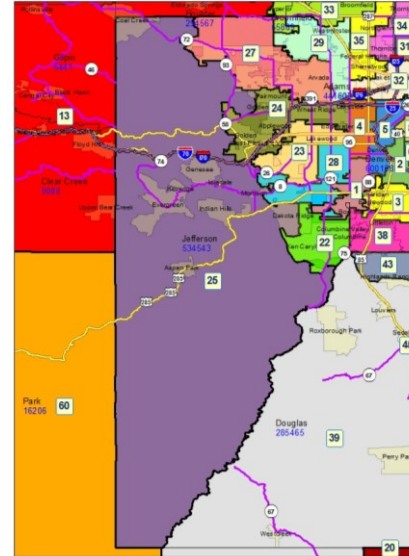

Legislative District Information

After 2011 Reapportionment

House District 25

Senate Districts: 16, 20, 22

District Population: 77,411

County	Population	Percent
Jefferson County	77,411	100%

Registered Voters: 50,154

Party	Number	Percent
Republican	19,755	39.39%
Democratic	14,323	28.56%
Unaffiliated	15,735	31.37%
Minor Party	341	0.68%

Voting Age Population: 59,261

Population Demographics

Race/Ethnicity	Number	Percent
White-Non Hispanic	70,618	91.22%
Hispanic	4,143	5.35%
Black	514	0.66%
American Indian or Alaskan Native	525	0.68%
Asian	1,433	1.85%
Hawaiian or Pacific Islander	64	0.08%
Other	114	0.15%

2010 Election Results

Election	Party	Number	Percent
U.S. Senate	Republican	19,695	50.38%
	Democratic	17,604	45.03%
	Minor Party	1,794	4.59%
Governor	Republican	2,615	6.62%
	Democratic	19,326	48.93%
	Minor Party	17,553	44.44%
Treasurer	Republican	19,847	54.81%
	Democratic	16,364	45.19%

Communities within district

- Aspen Park
- Coal Creek
- Dakota Ridge
- Evergreen
- Fairmount
- Genesee
- Idledale
- Indian Hills
- Kittredge
- Morrison

School Districts within district

Boulder Valley RE 2
Clear Creek RE-1
Douglas County RE 1
Gilpin County RE-1
Jefferson County R-1
Park County RE-2
Platte Canyon 1
Woodland Park RE-2