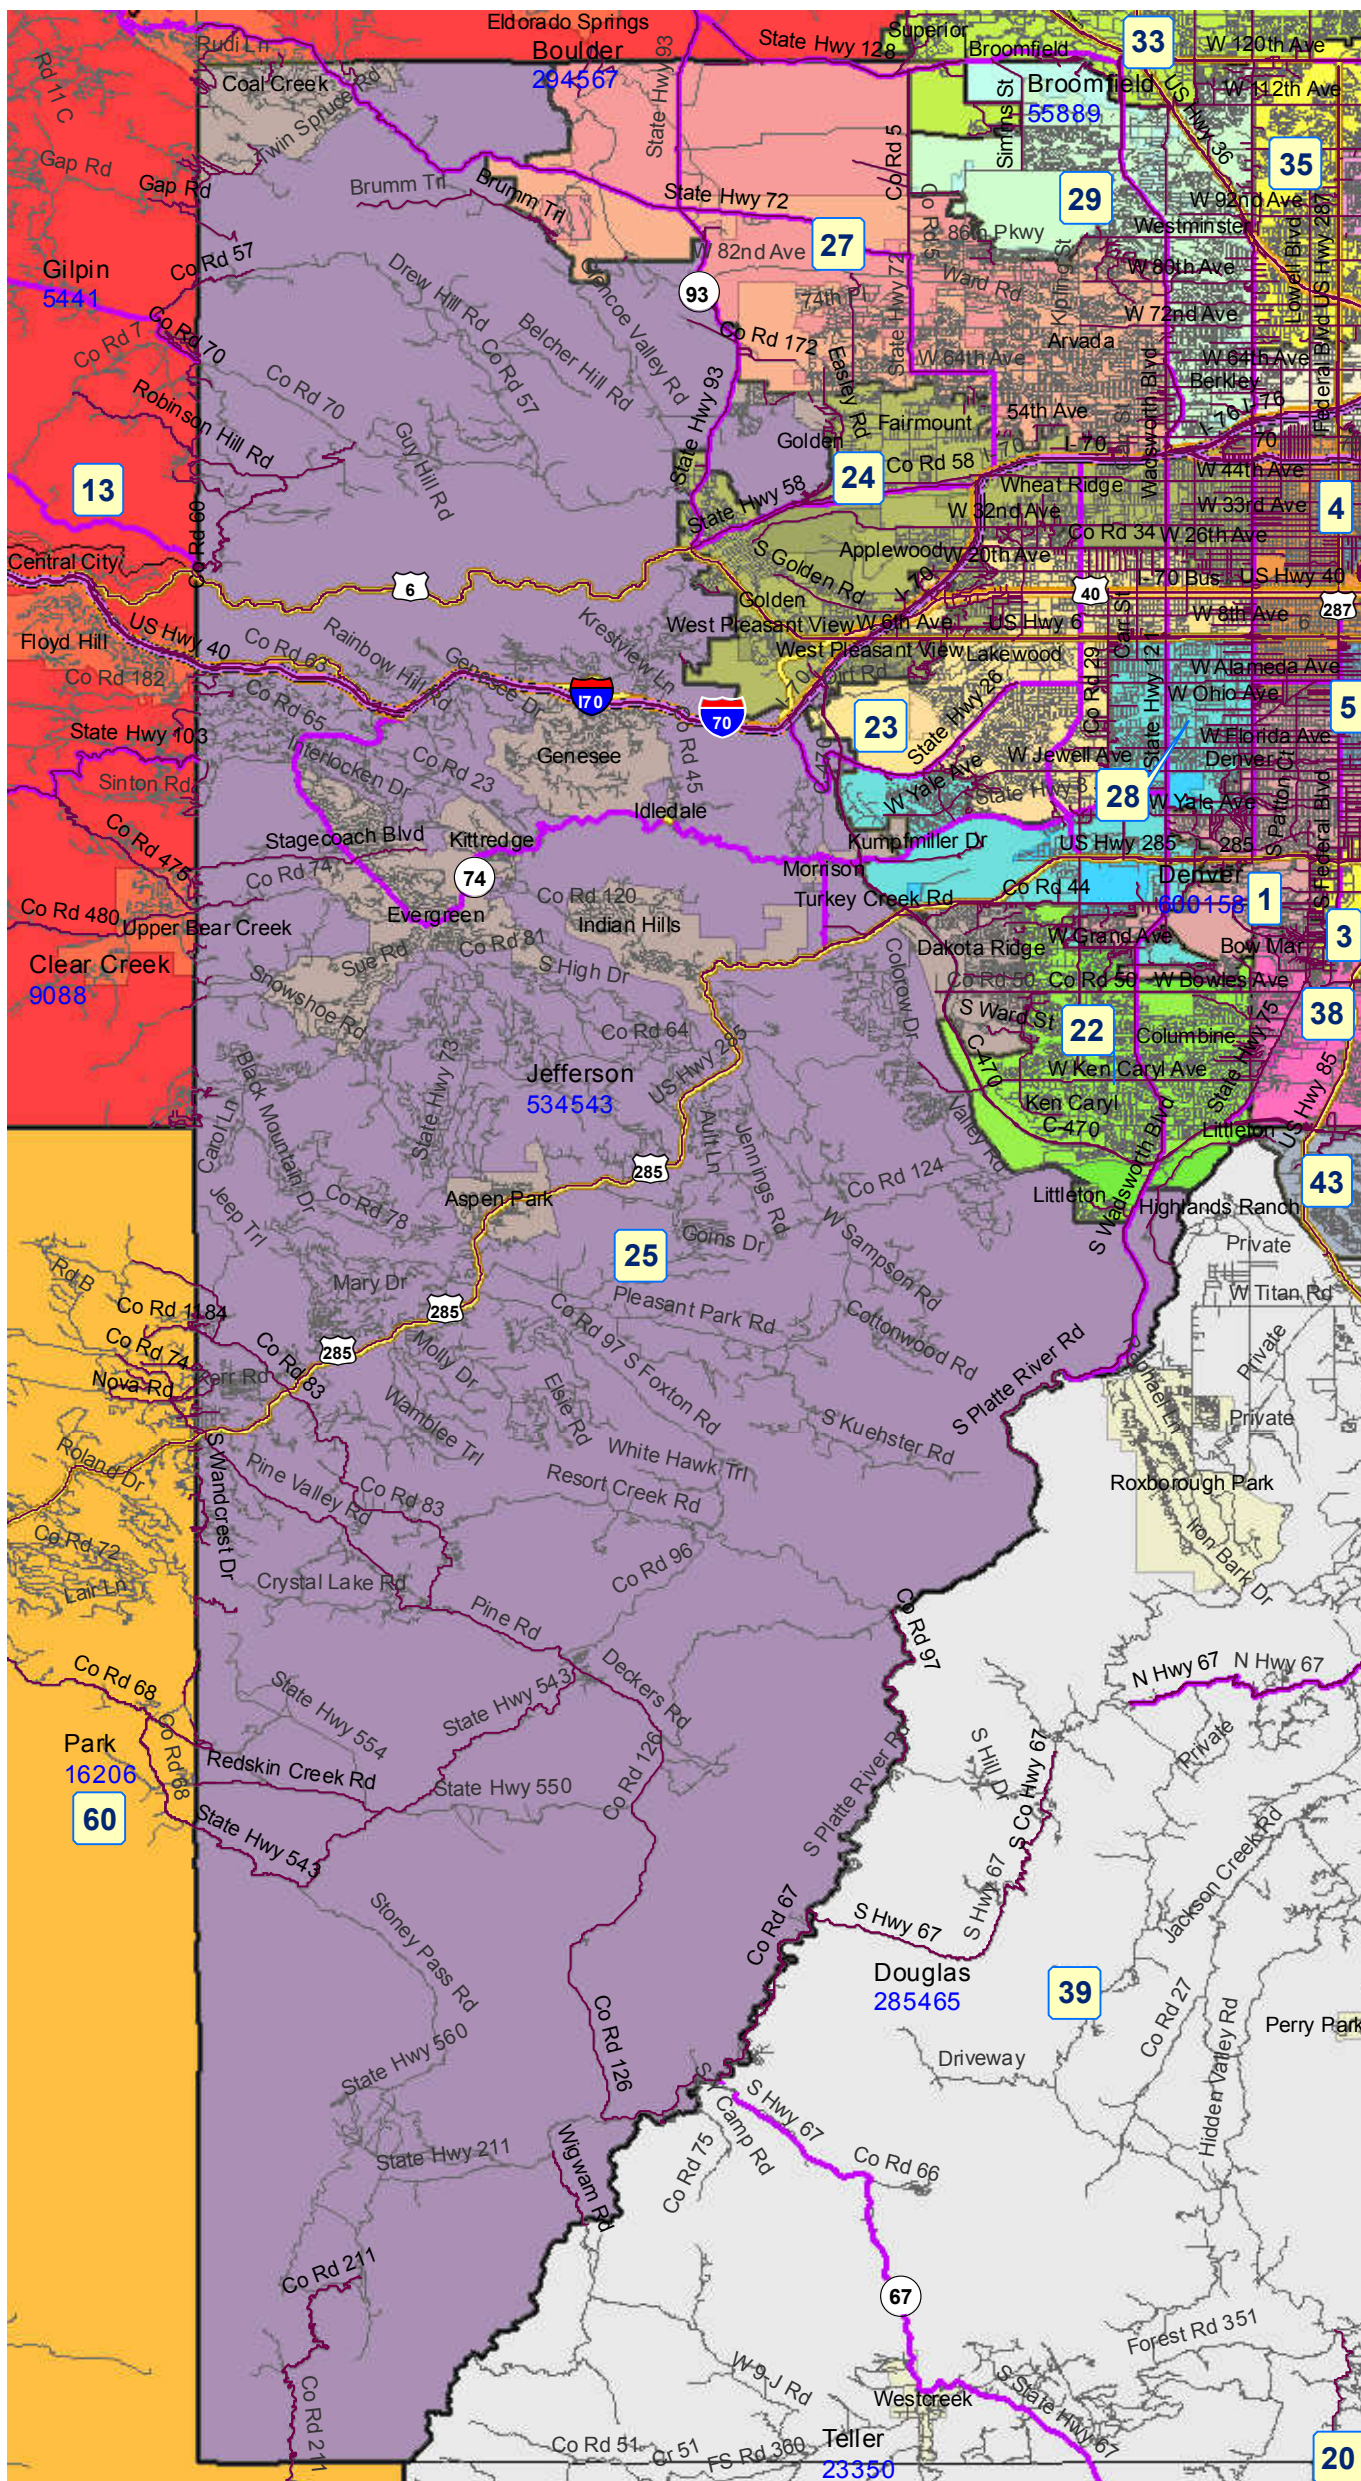

Party	Number	Percent
Republican	19,755	39.39%
Democratic	14,323	28.56%
Unaffiliated	15,735	31.37%
Minor Party	341	0.68%

Voting Age Population: 59,261

Population Demographics

Race/Ethnicity	Number	Percent
White-Non Hispanic	70,618	91.22%
Hispanic	4,143	5.35%
Black	514	0.66%
American Indian or Alaskan Native	525	0.68%
Asian	1,433	1.85%
Hawaiian or Pacific Islander	64	0.08%
Other	114	0.15%

2010 Election Results

Election	Party	Number	Percent
U.S. Senate	Republican	19,695	50.38%
	Democratic	17,604	45.03%
	Minor Party	1,794	4.59%
Governor	Republican	2,615	6.62%
	Democratic	19,326	48.93%
	Minor Party	17,553	44.44%
Treasurer	Republican	19,847	54.81%
	Democratic	16,364	45.19%

Communities within district

- Aspen Park
- Coal Creek
- Dakota Ridge
- Evergreen
- Fairmount
- Genesee
- Idledale
- Indian Hills
- Kittredge
- Morrison

School Districts within district

Boulder Valley RE 2
Clear Creek RE-1
Douglas County RE 1
Gilpin County RE-1
Jefferson County R-1
Park County RE-2
Platte Canyon 1
Woodland Park RE-2

House District 25 After 2011 Reapportionment

House District 25 After 2011 Reapportionment