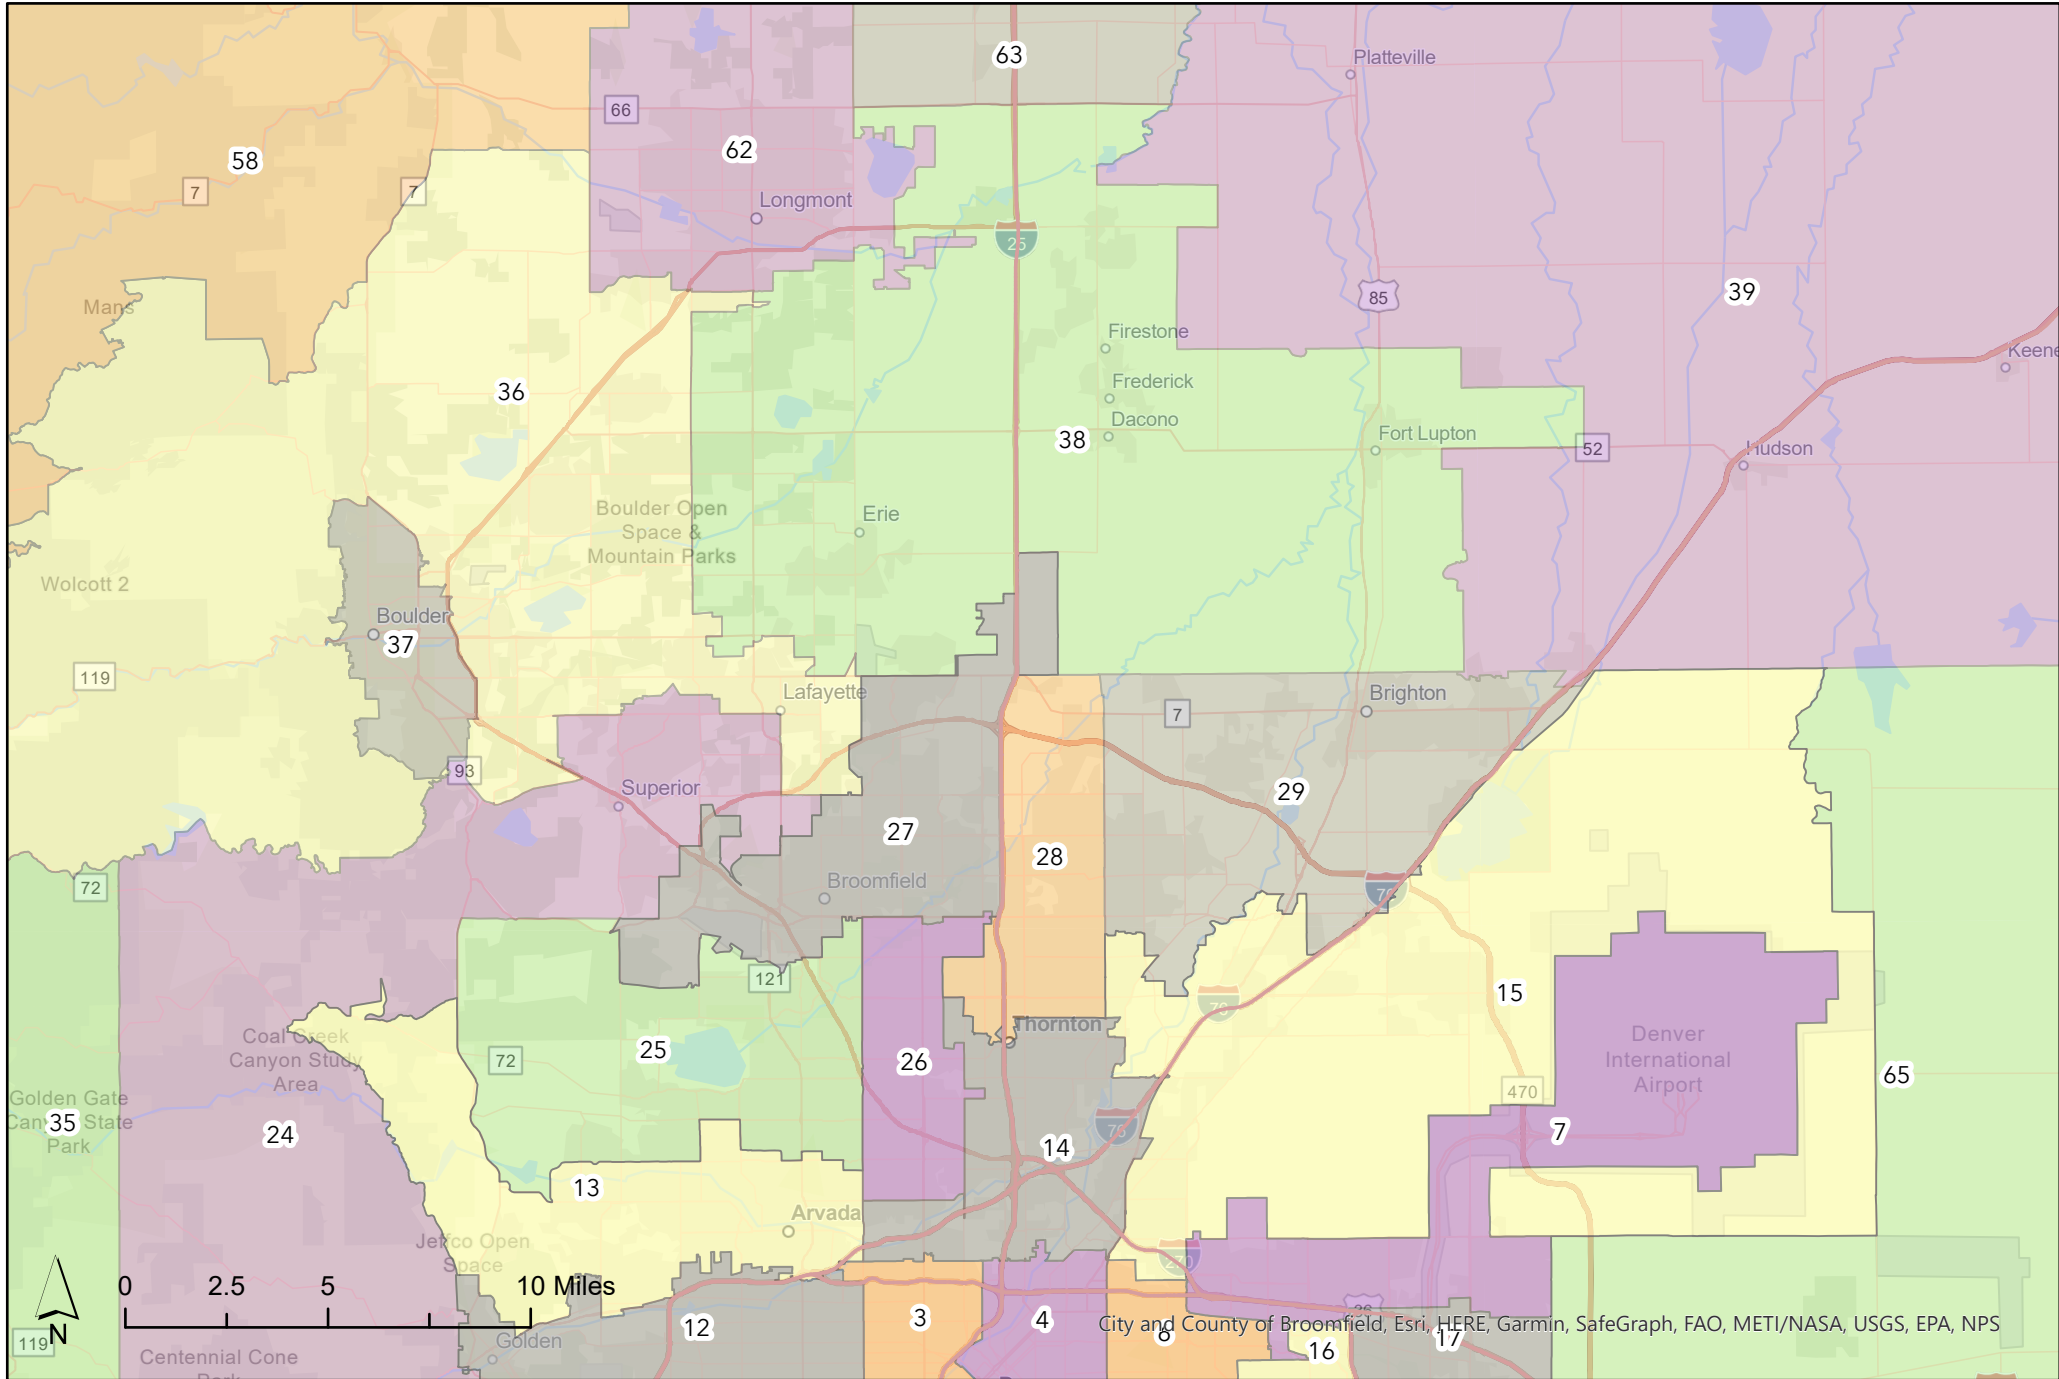

Colorado House Districts North Denver Metro Area (Preliminary Map)

City and County of Broomfield, Esri, HERE, Garmin, SafeGraph, FAO, METI/NASA, USGS, EPA, NPS