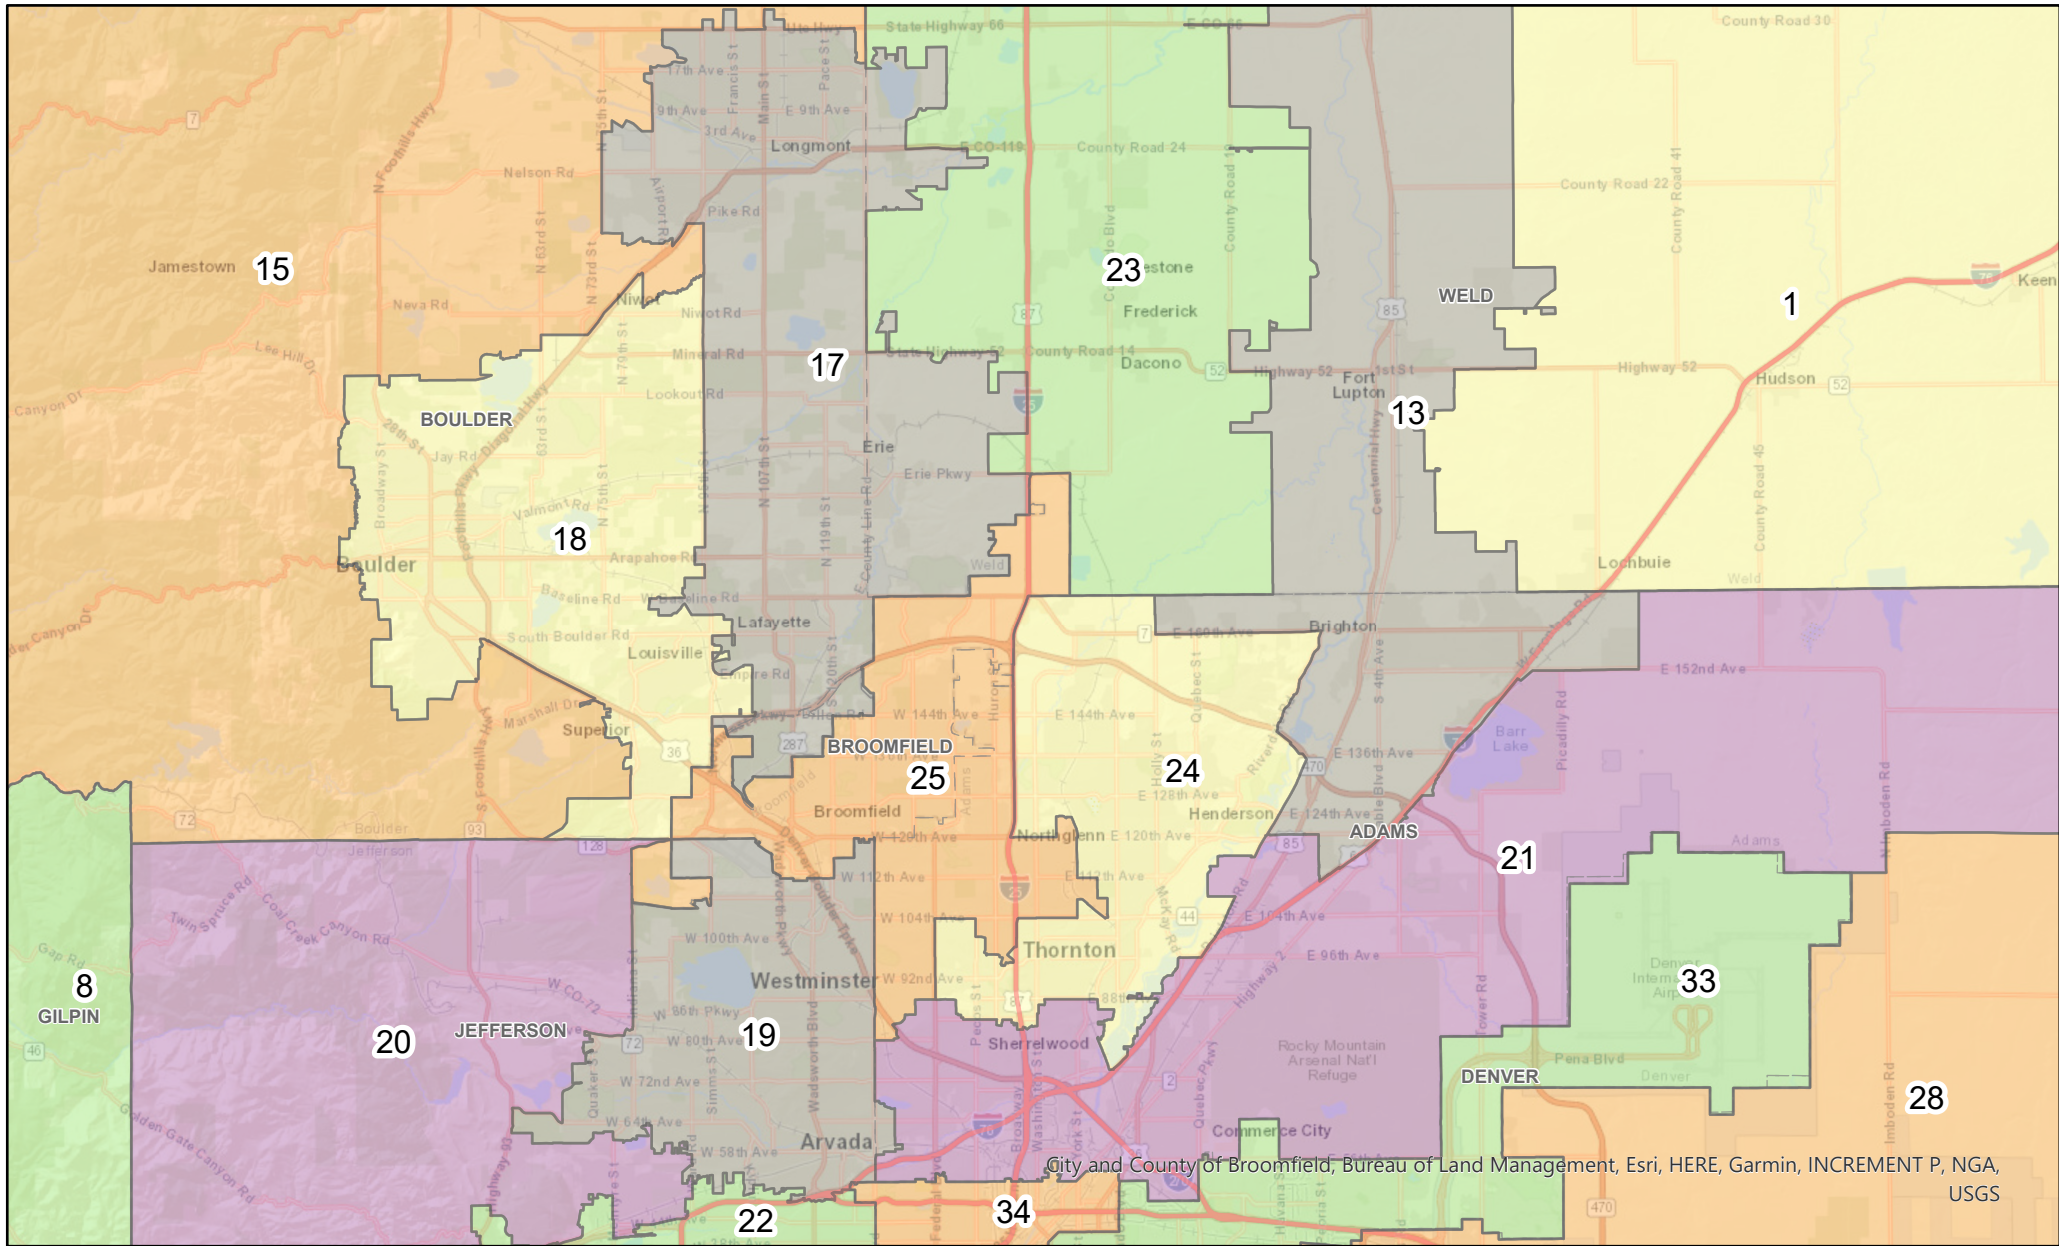

Colorado Independent Redistricting Commissions

Colorado Senate Districts North Denver Metro Area - Final Approved Plan

City and County of Broomfield, Bureau of Land Management, Esri, HERE, Garmin, INCREMENT P, NGA, USGS