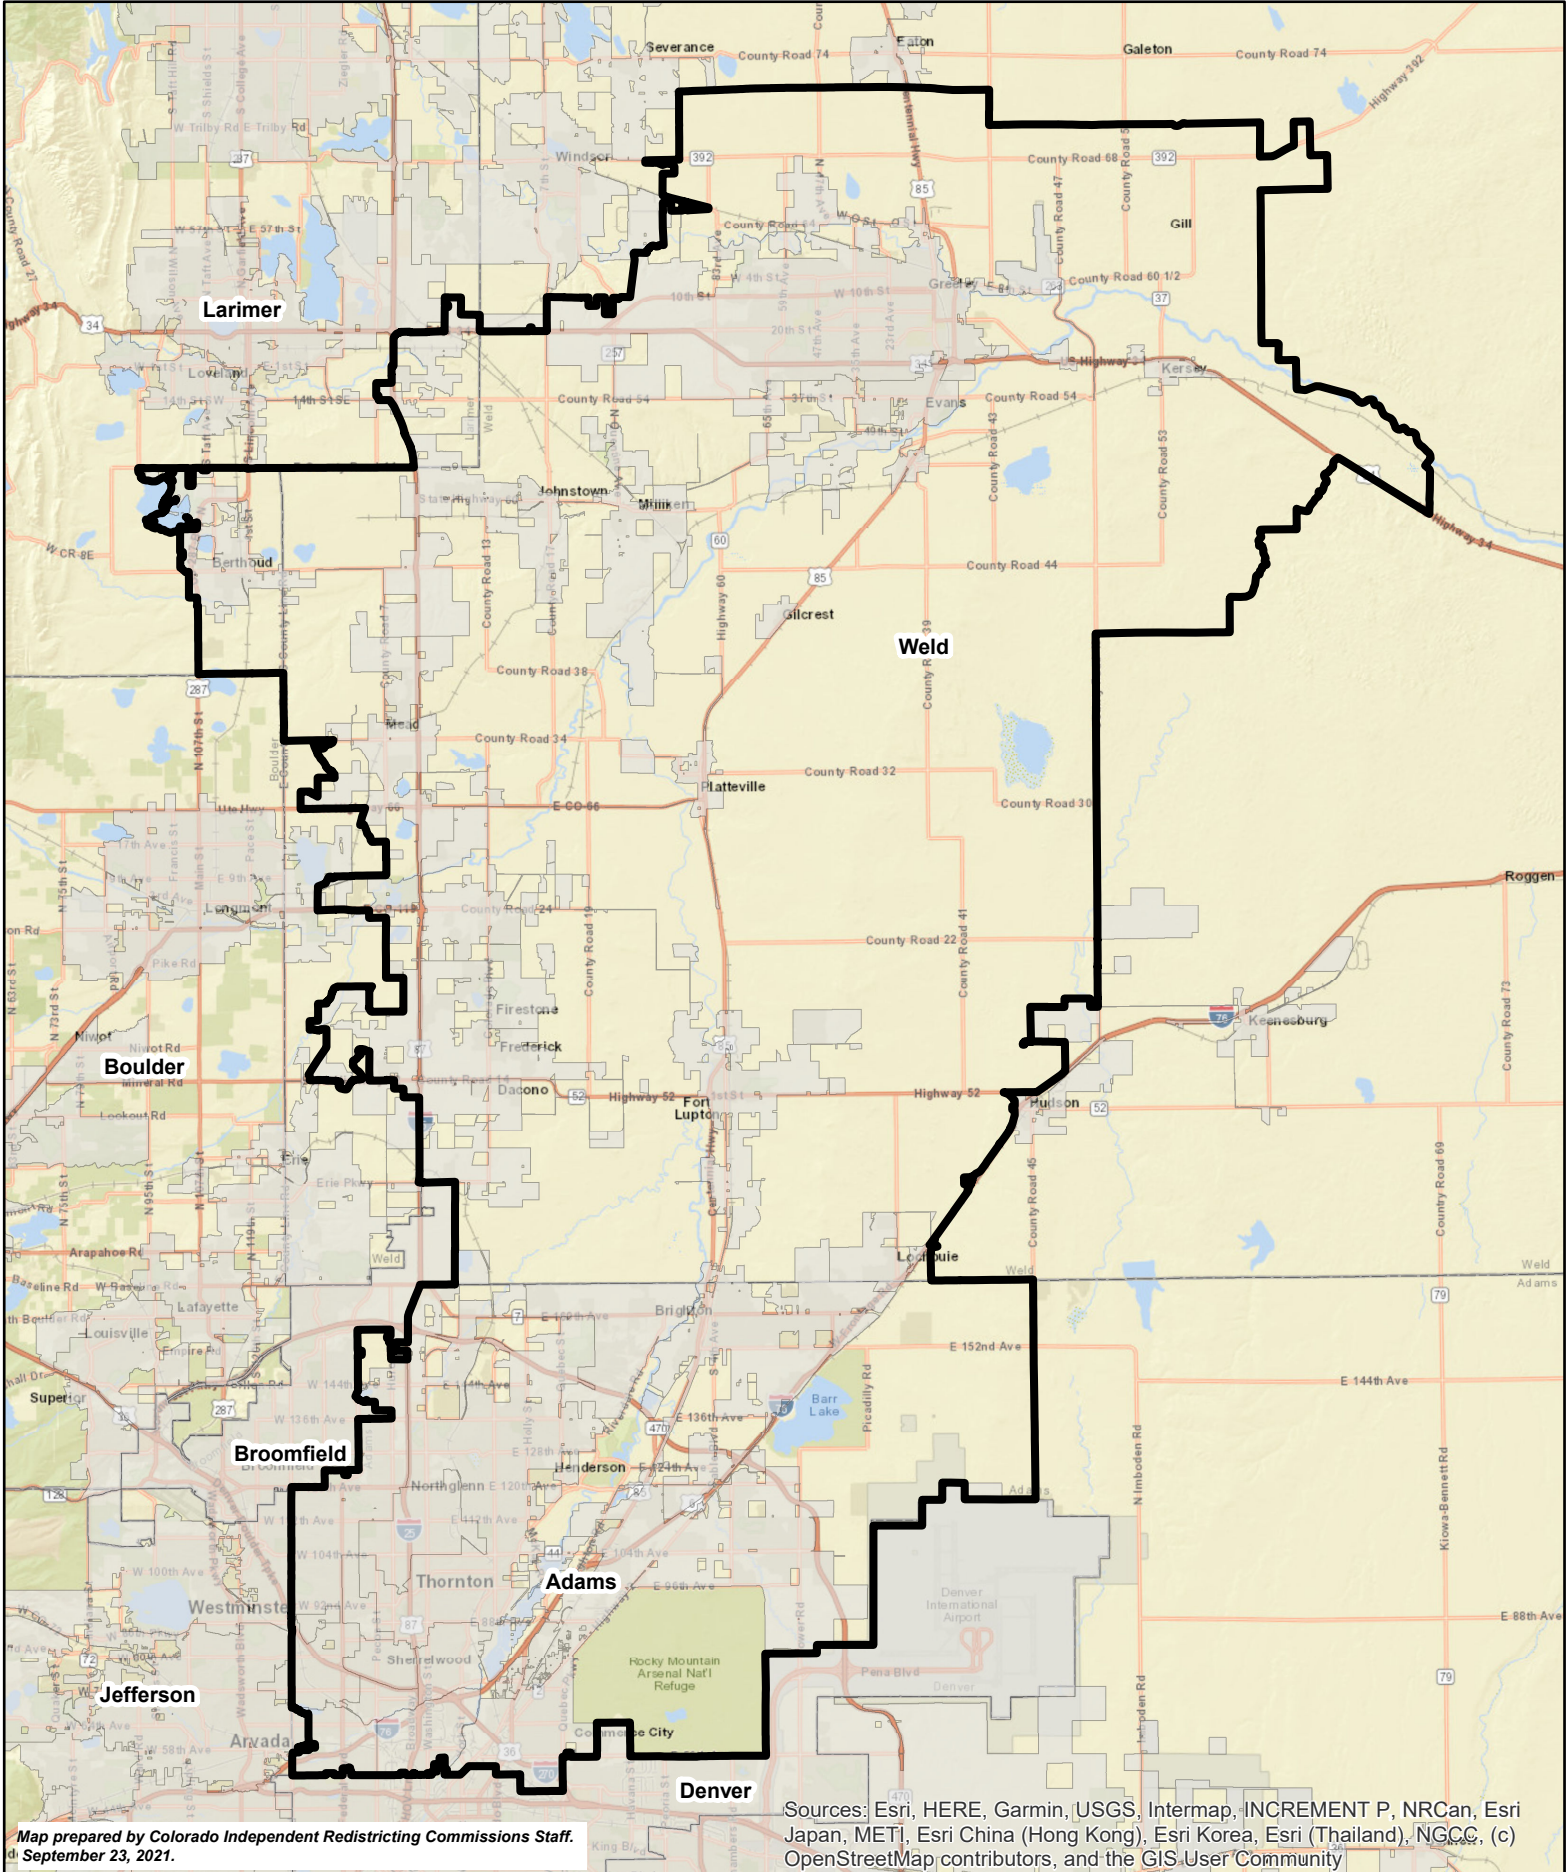

Colorado Independent Redistricting Commissions

Colorado Congressional District 8 (Third Staff Plan)

Map prepared by Colorado Independent Redistricting Commissions Staff. September 23, 2021.

Sources: Esri, HERE, Garmin, USGS, Intermap, INCREMENT P, NRCan, Esri Japan, METI, Esri China (Hong Kong), Esri Korea, Esri (Thailand), NGCC, (c) OpenStreetMap contributors, and the GIS User Community