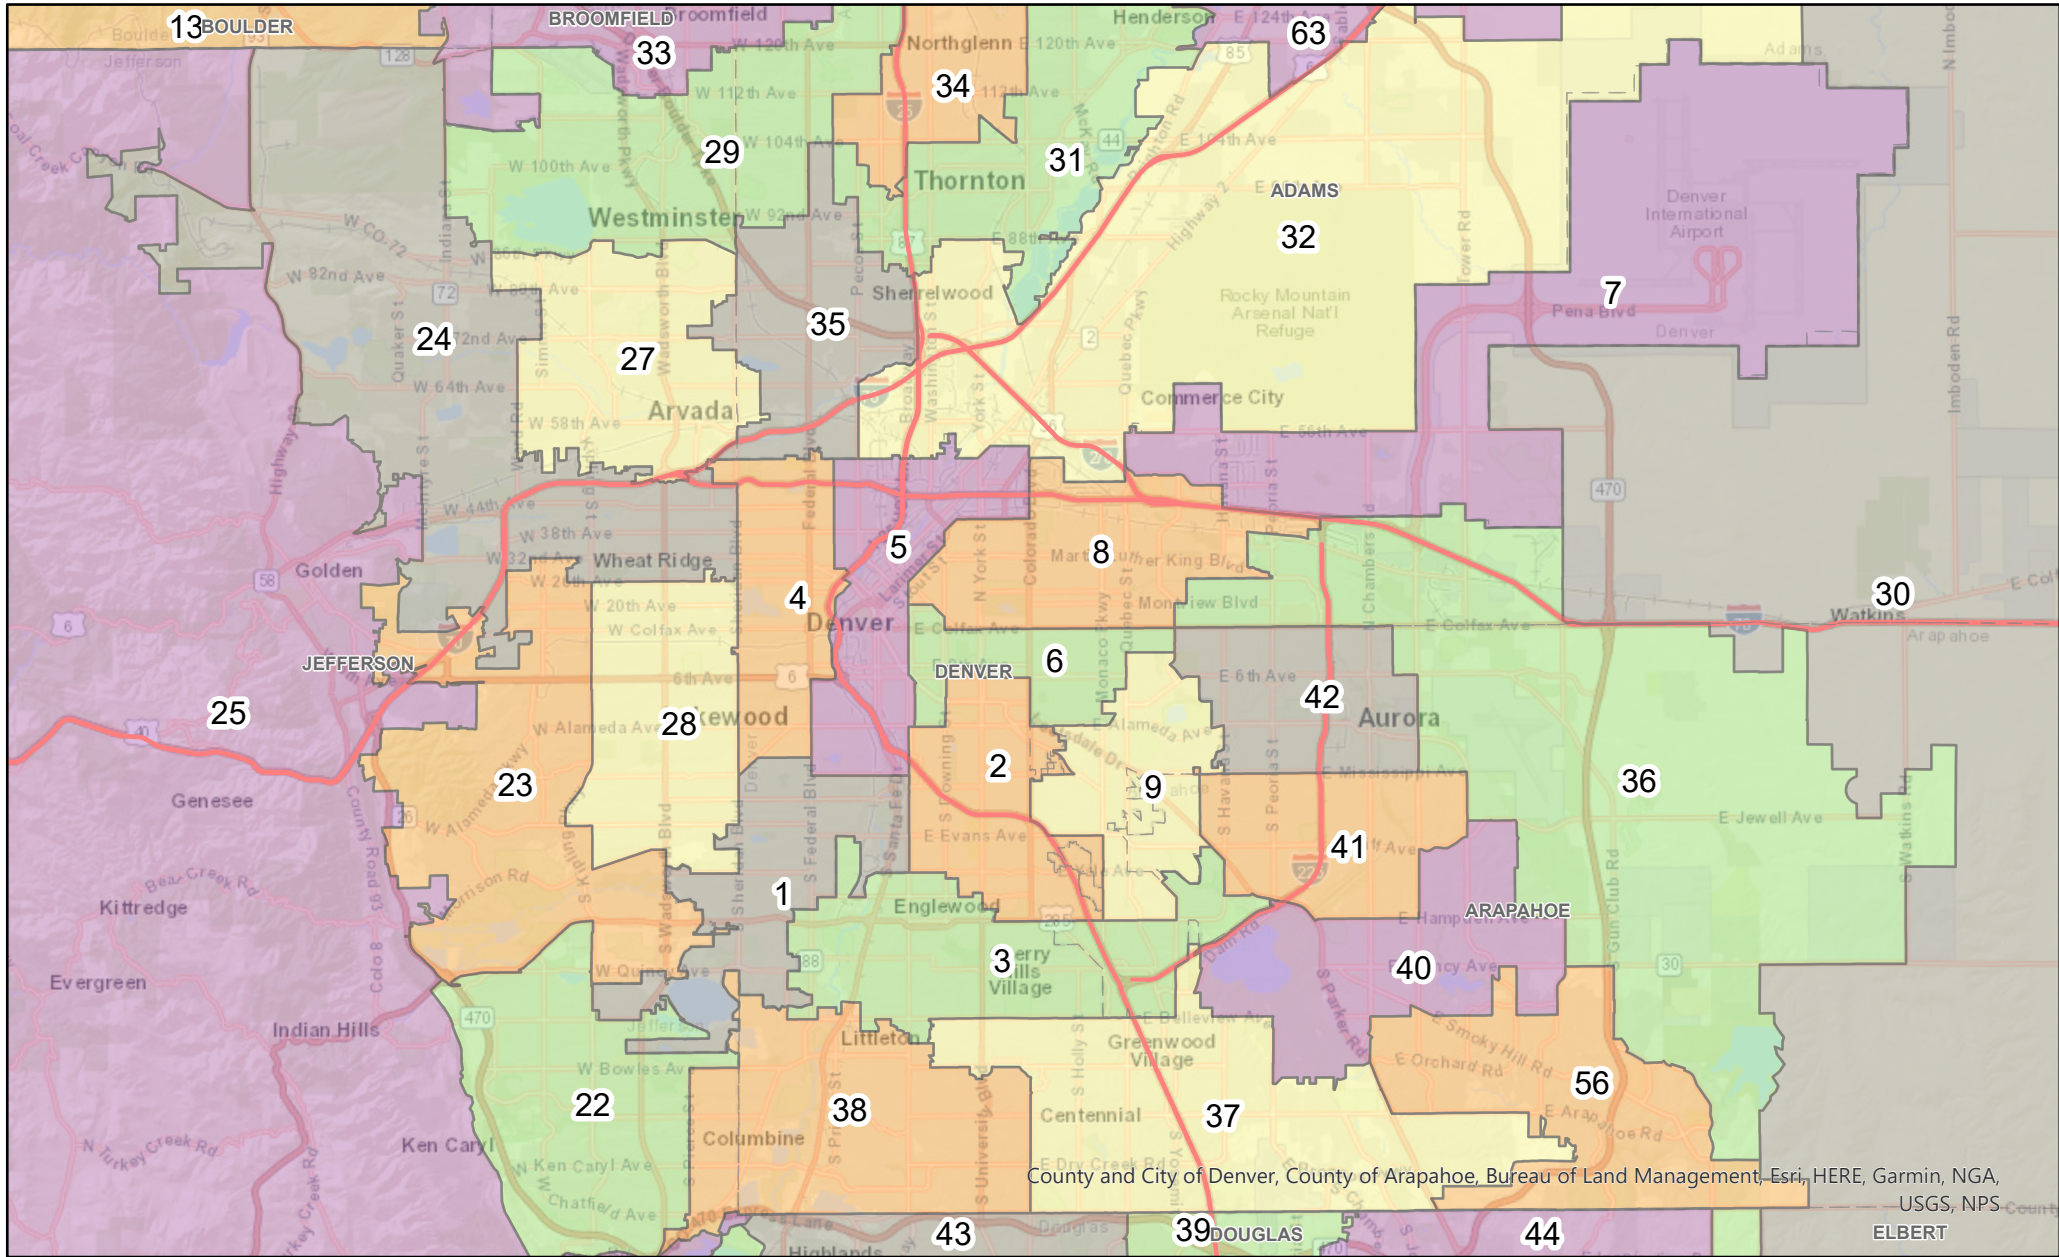

Colorado House Districts Denver Metro Area - Second Staff Plan

County and City of Denver, County of Arapahoe, Bureau of Land Management, Esri, HERE, Garmin, NGA, USGS, NPS, ELBERT