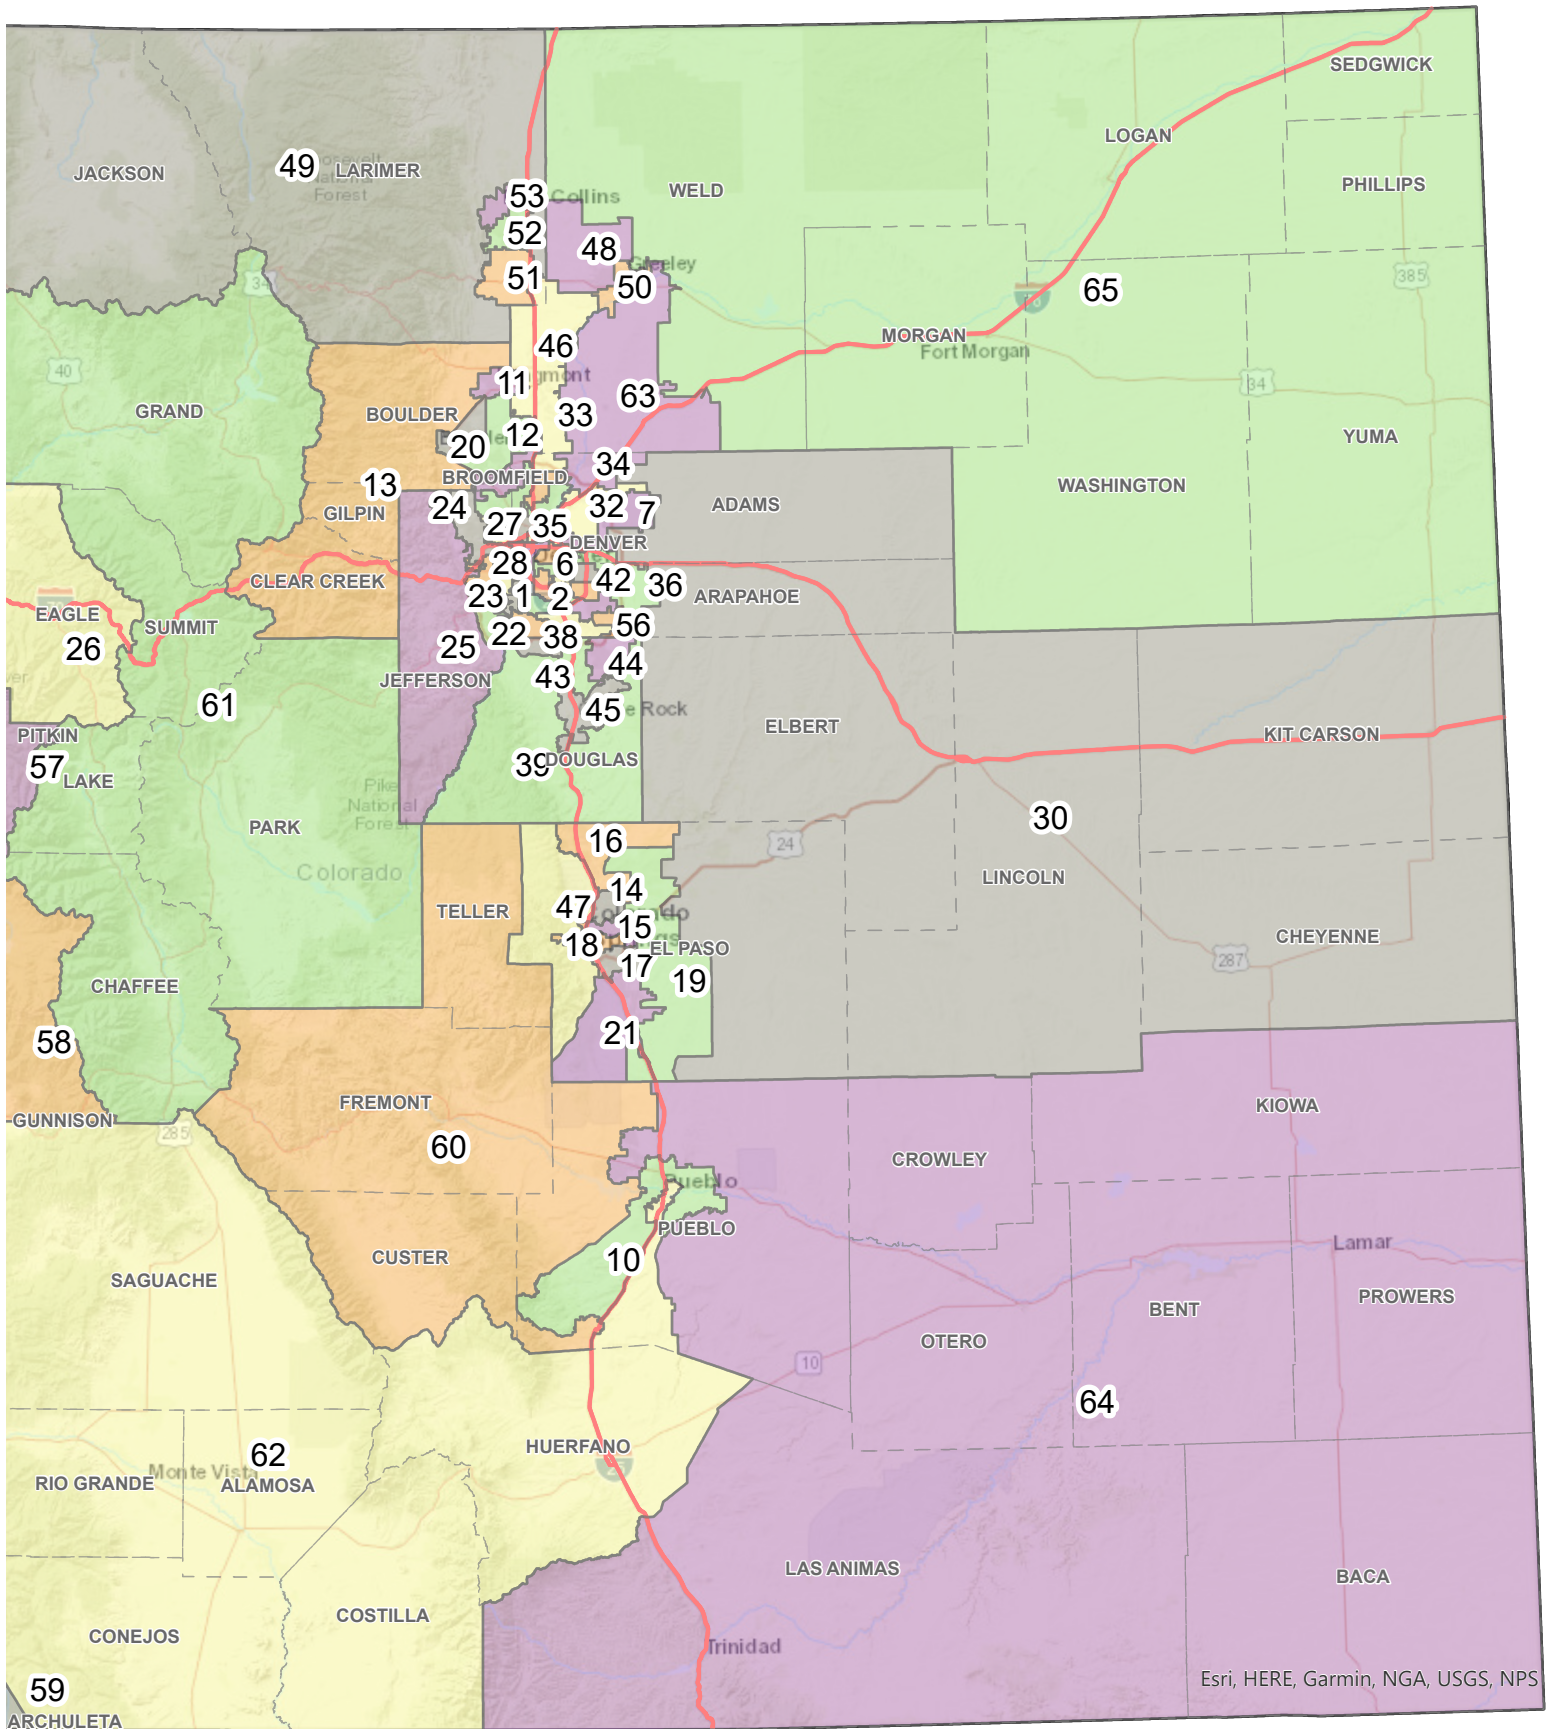

Colorado House Districts - East Second Staff Plan

Esri, HERE, Garmin, NGA, USGS, NPS