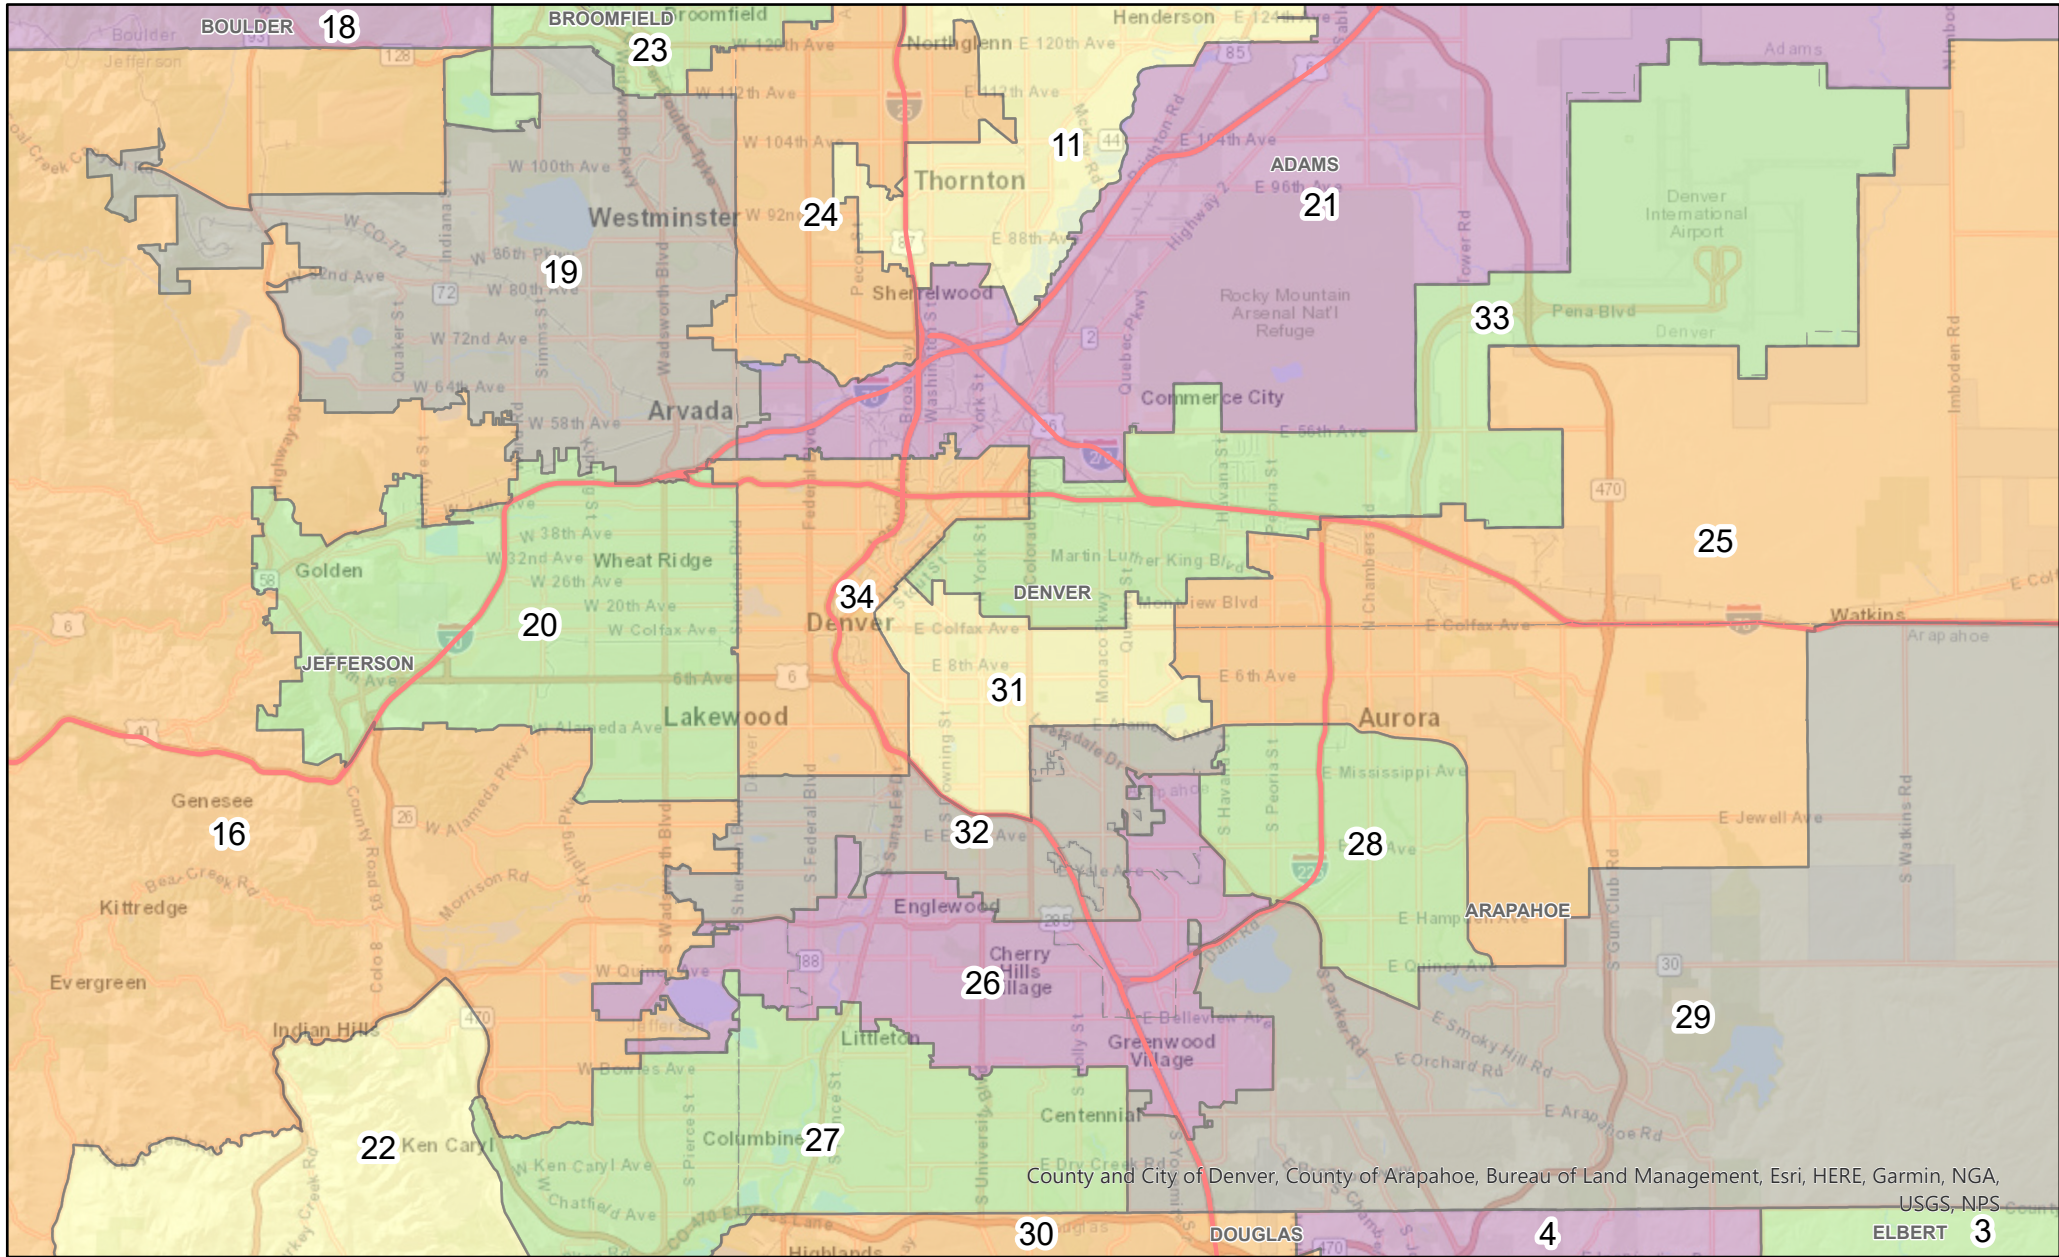

# Colorado Senate Districts Denver Metro Area - Second Staff Plan

County and City of Denver, County of Arapahoe, Bureau of Land Management, Esri, HERE, Garmin, NGA, USGS, NPS