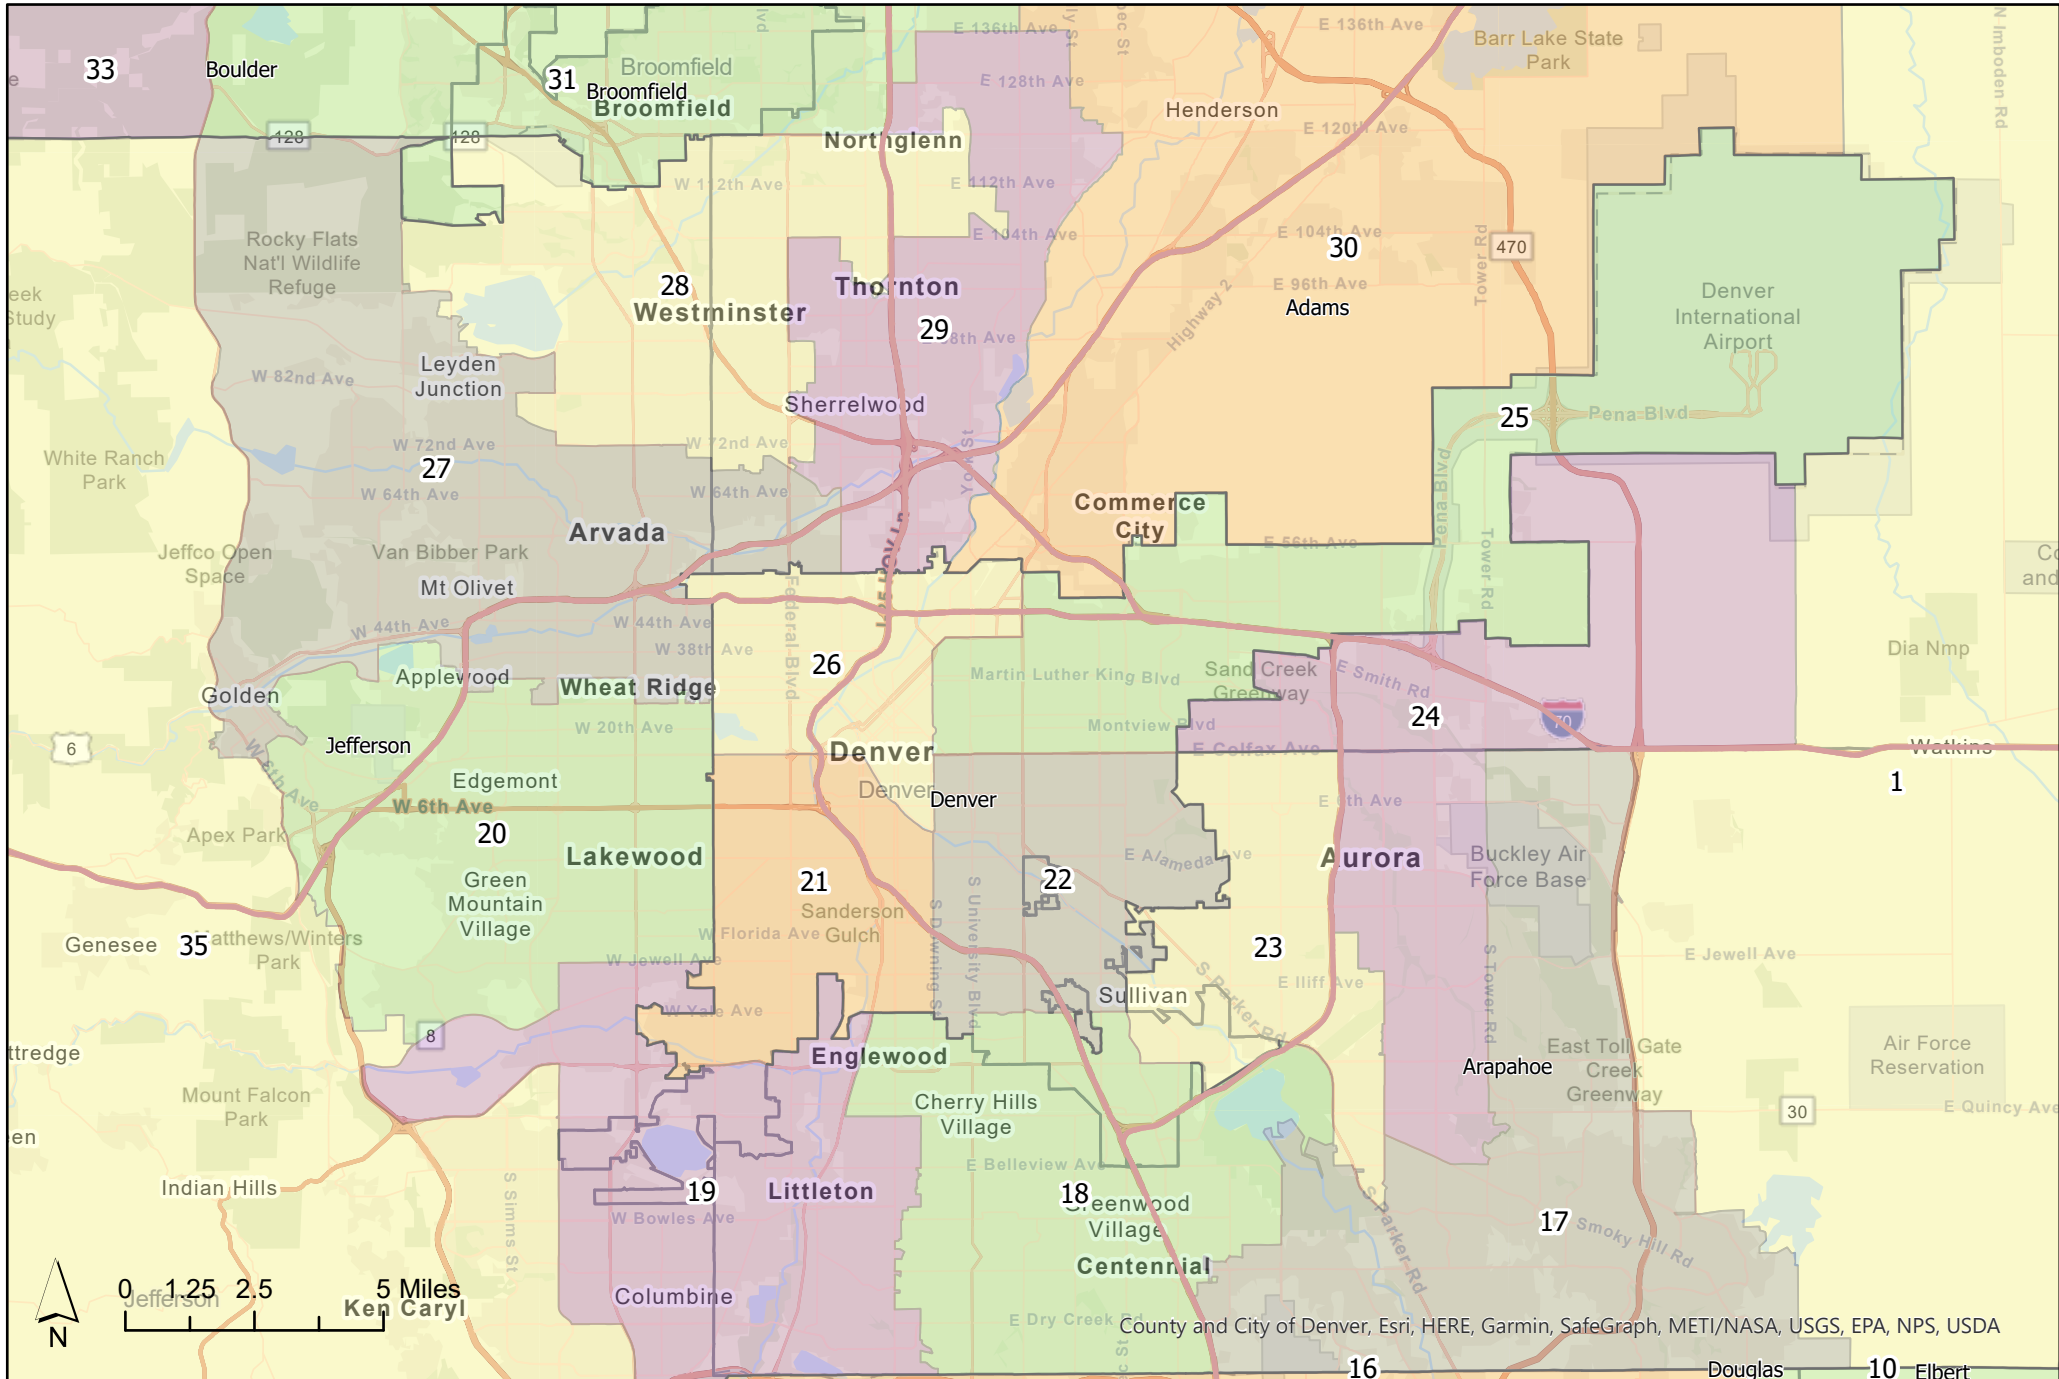

Colorado Senate Districts Statewide (Preliminary Map)

Colorado Senate Districts Grand Junction Area (Preliminary Map)

City of Grand Junction, Esri, HERE, Garmin, SafeGraph, METI/NASA, USGS, Bureau of Land Management, EPA, NPS, USDA

Colorado House Districts North I-25 Area (Preliminary Map)

Esri, HERE, Garmin, SafeGraph, FAO, METI/NASA, USGS, EPA, NPS

Colorado Senate Districts North Metro Area (Preliminary Map)

Colorado Senate Districts Denver Metro Area (Preliminary Map)

Colorado House Districts Colorado Springs Metro Area (Preliminary Map)

Colorado House Districts Pueblo Area (Preliminary Map)