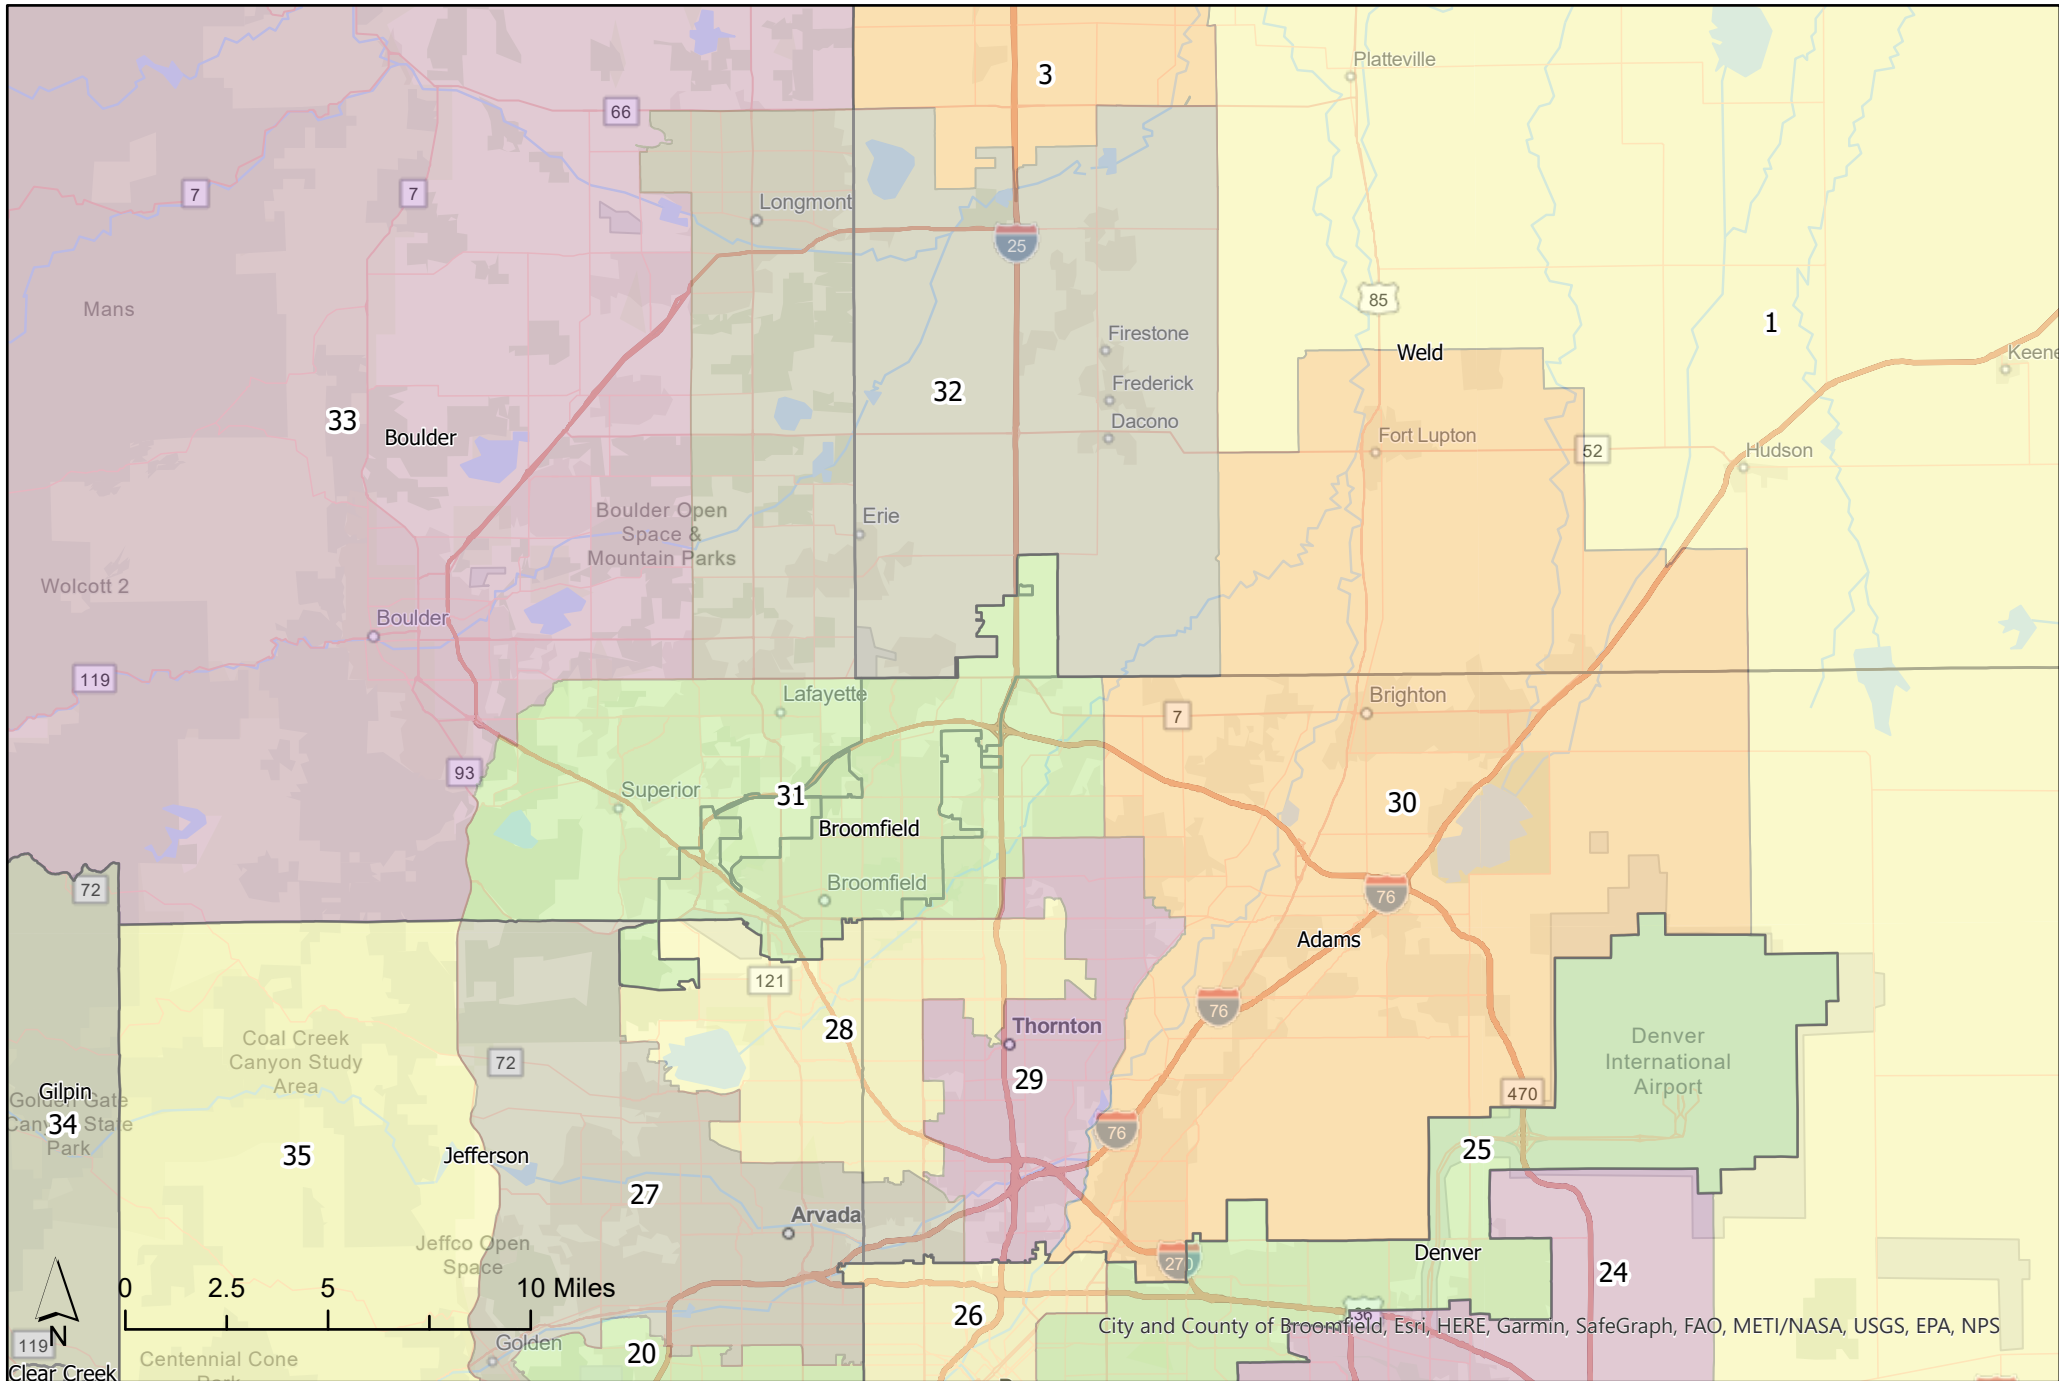

Colorado Senate Districts Statewide (Preliminary Map)

Colorado Senate Districts Grand Junction Area (Preliminary Map)

City of Grand Junction, Esri, HERE, Garmin, SafeGraph, METI/NASA, USGS, Bureau of Land Management, EPA, NPS, USDA

Colorado House Districts North I-25 Area (Preliminary Map)

Esri, HERE, Garmin, SafeGraph, FAO, METI/NASA, USGS, EPA, NPS

Colorado Senate Districts North Metro Area (Preliminary Map)

Colorado Senate Districts Denver Metro Area (Preliminary Map)

Colorado House Districts Colorado Springs Metro Area (Preliminary Map)

Colorado House Districts Pueblo Area (Preliminary Map)