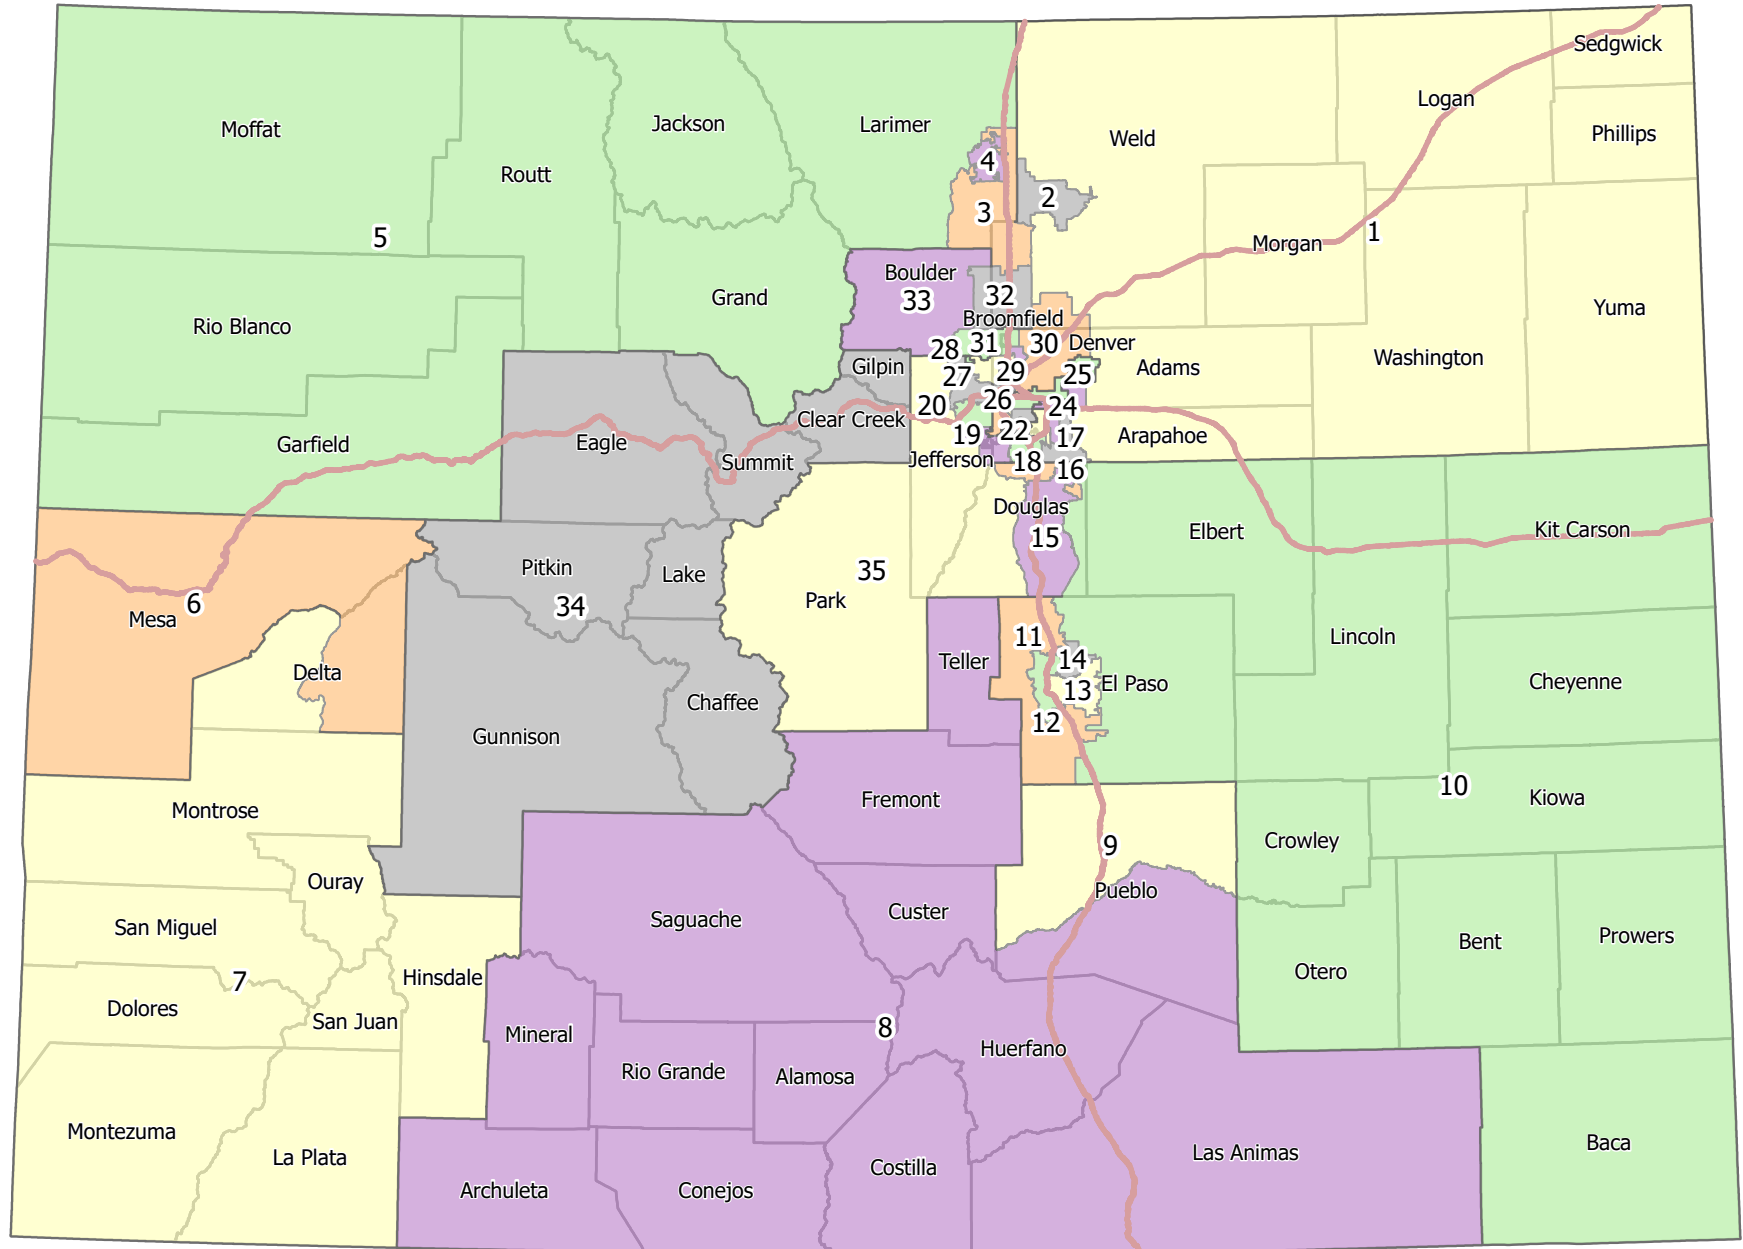

Colorado Senate Districts Statewide (Preliminary Map)

Colorado Senate Districts Grand Junction Area (Preliminary Map)

City of Grand Junction, Esri, HERE, Garmin, SafeGraph, METI/NASA, USGS, Bureau of Land Management, EPA, NPS, USDA

Colorado House Districts North I-25 Area (Preliminary Map)

Esri, HERE, Garmin, SafeGraph, FAO, METI/NASA, USGS, EPA, NPS

Colorado Senate Districts North Metro Area (Preliminary Map)

Colorado Senate Districts Denver Metro Area (Preliminary Map)

Colorado House Districts Colorado Springs Metro Area (Preliminary Map)

Colorado House Districts Pueblo Area (Preliminary Map)