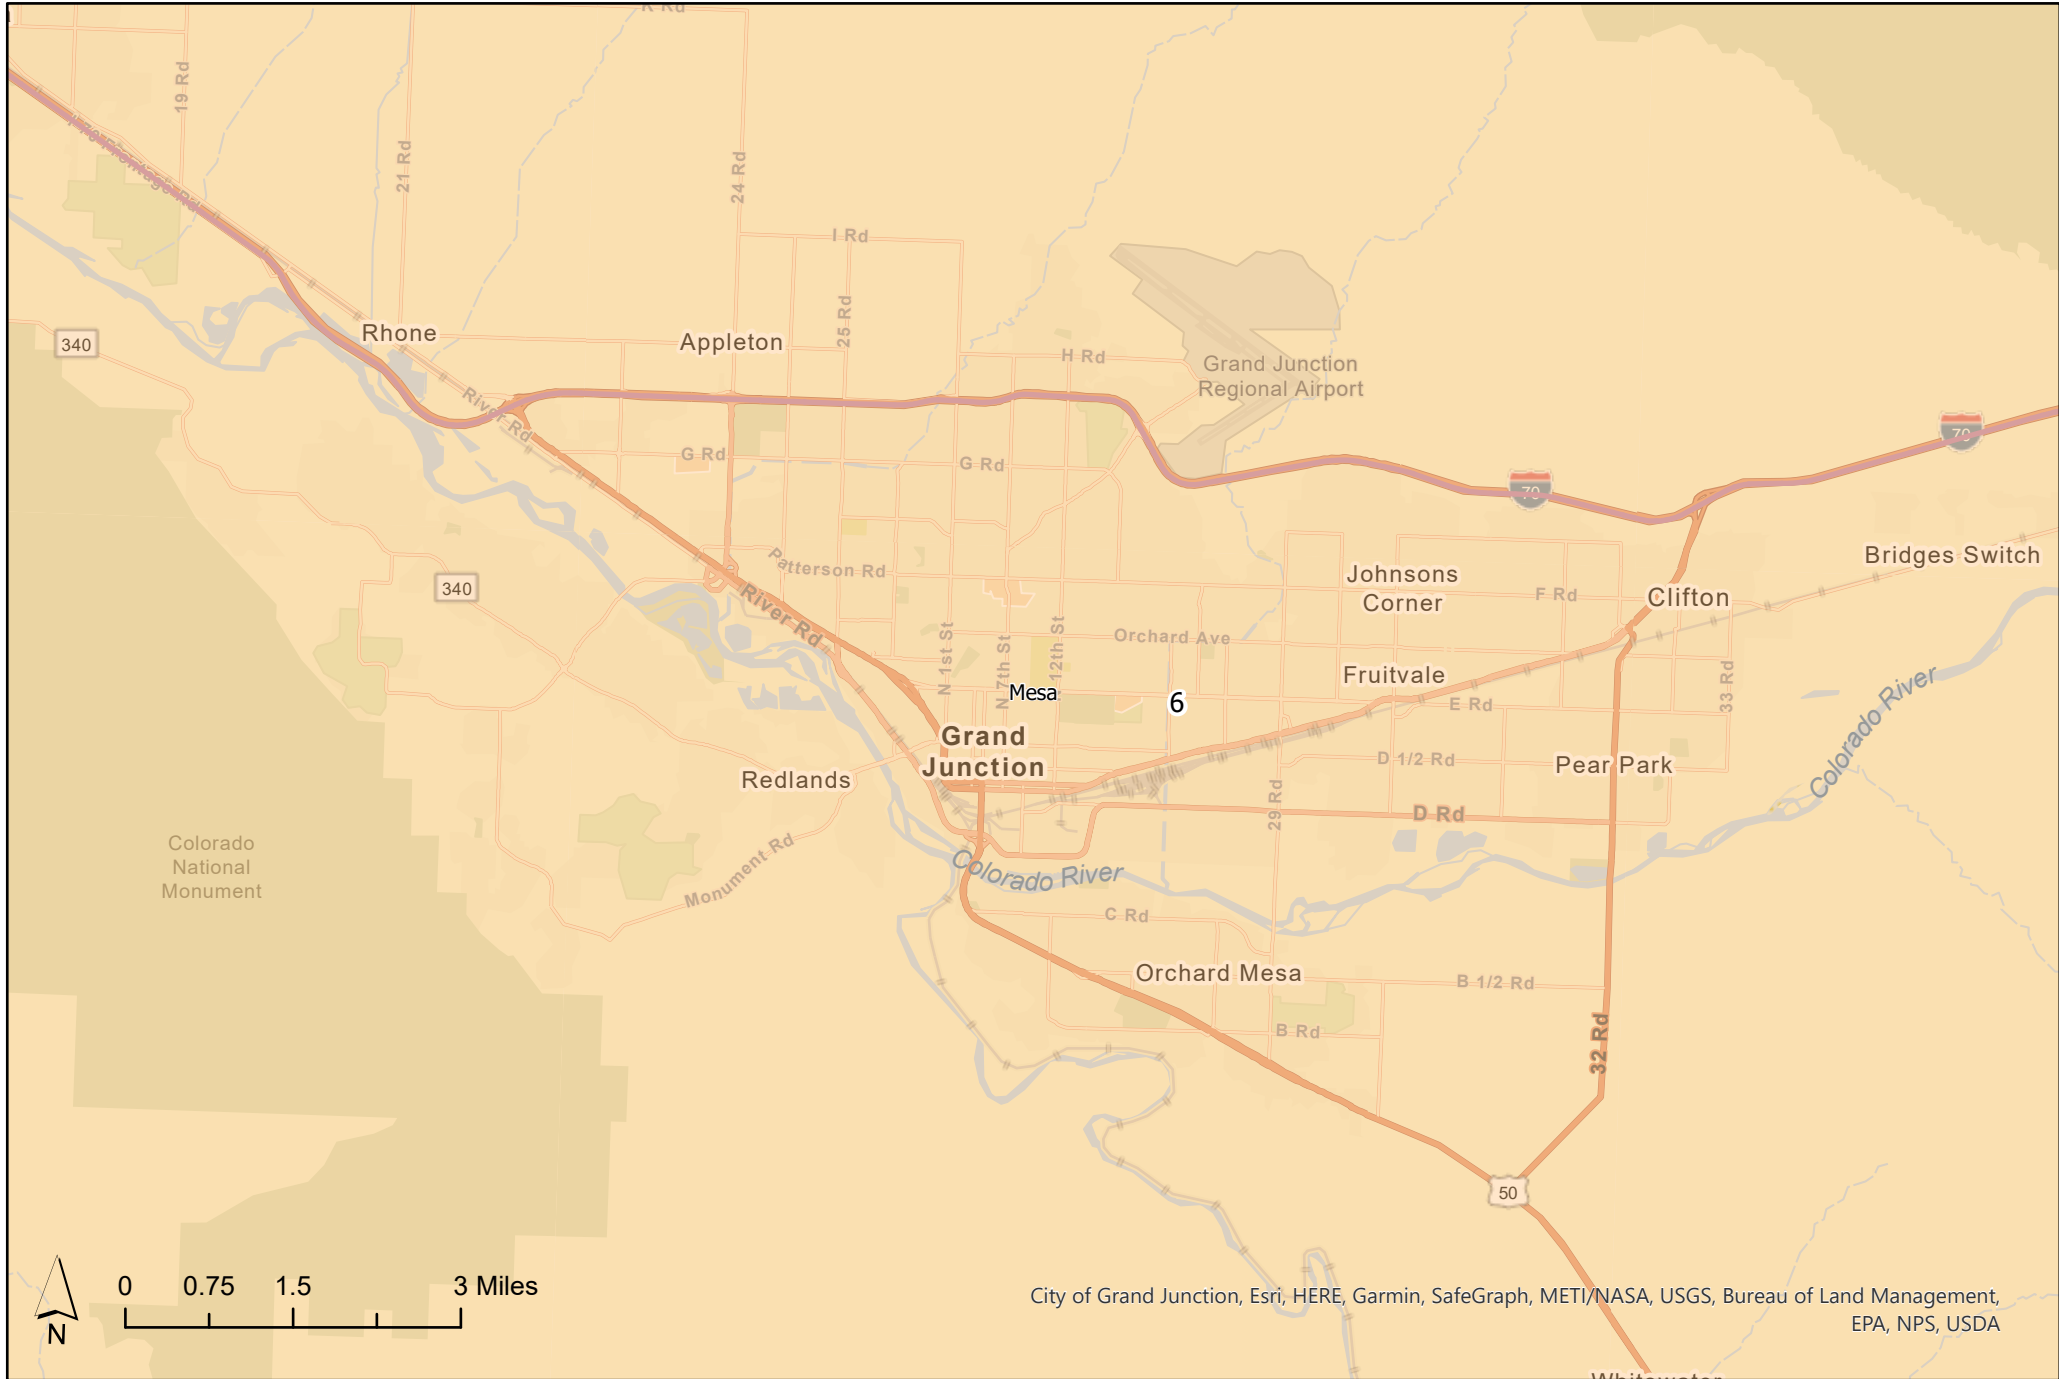

Colorado Senate Districts Statewide (Preliminary Map)

Colorado Senate Districts Grand Junction Area (Preliminary Map)

City of Grand Junction, Esri, HERE, Garmin, SafeGraph, METI/NASA, USGS, Bureau of Land Management, EPA, NPS, USDA

Colorado House Districts North I-25 Area (Preliminary Map)

Esri, HERE, Garmin, SafeGraph, FAO, METI/NASA, USGS, EPA, NPS

Colorado Senate Districts North Metro Area (Preliminary Map)

Colorado Senate Districts Denver Metro Area (Preliminary Map)

Colorado House Districts Colorado Springs Metro Area (Preliminary Map)

Colorado House Districts Pueblo Area (Preliminary Map)