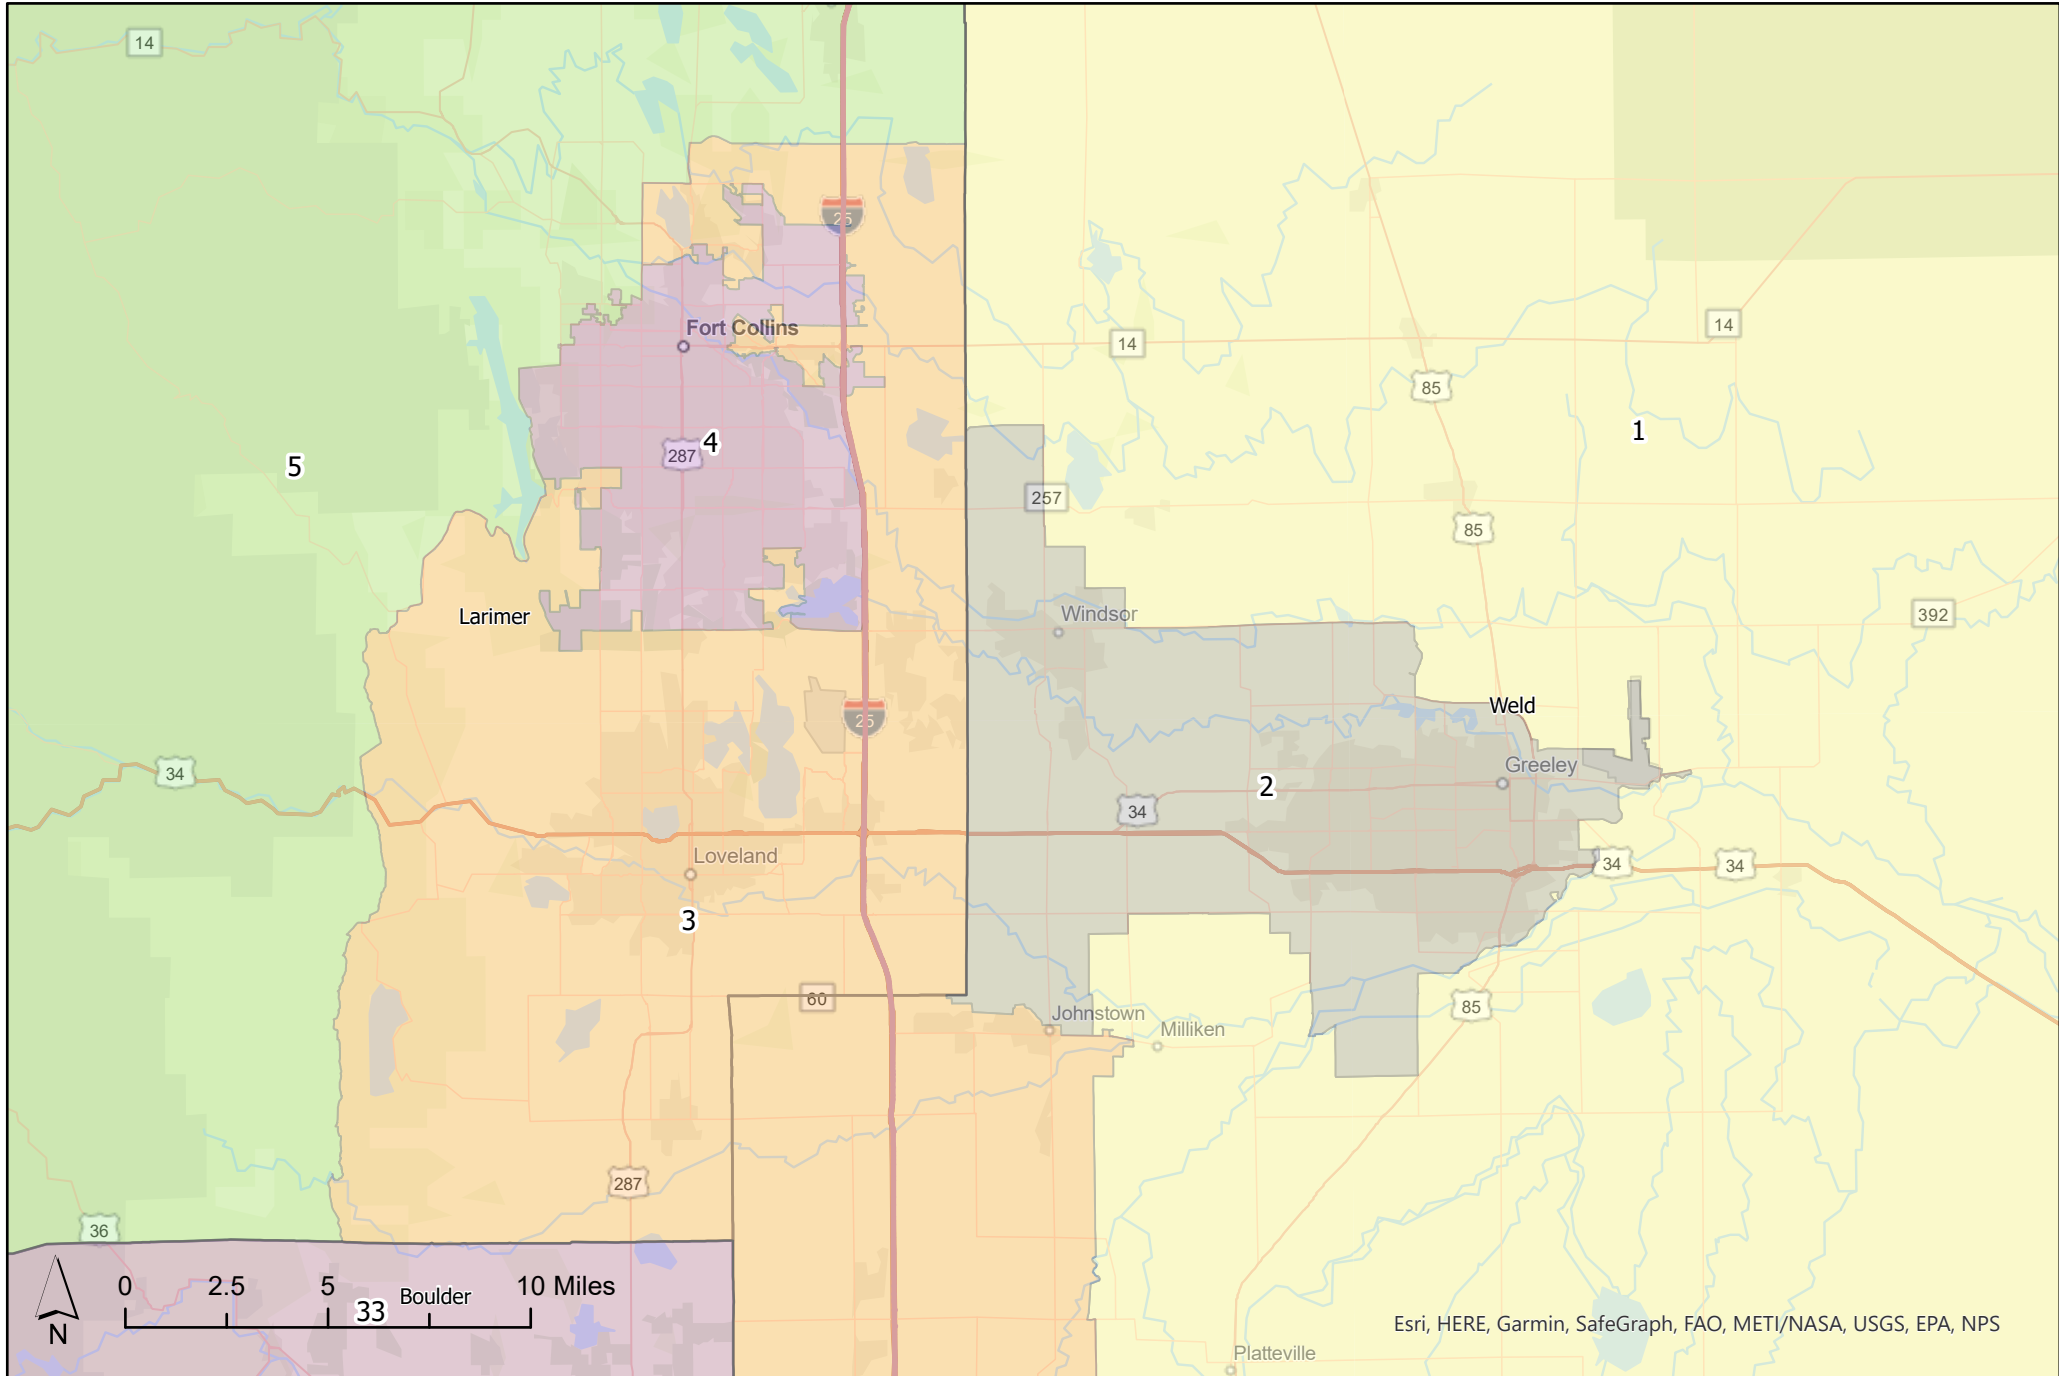

Colorado Senate Districts Statewide (Preliminary Map)

Colorado Senate Districts Grand Junction Area (Preliminary Map)

City of Grand Junction, Esri, HERE, Garmin, SafeGraph, METI/NASA, USGS, Bureau of Land Management, EPA, NPS, USDA

Colorado House Districts North I-25 Area (Preliminary Map)

Esri, HERE, Garmin, SafeGraph, FAO, METI/NASA, USGS, EPA, NPS

Colorado Senate Districts North Metro Area (Preliminary Map)

Colorado Senate Districts Denver Metro Area (Preliminary Map)

Colorado House Districts Colorado Springs Metro Area (Preliminary Map)

Colorado House Districts Pueblo Area (Preliminary Map)