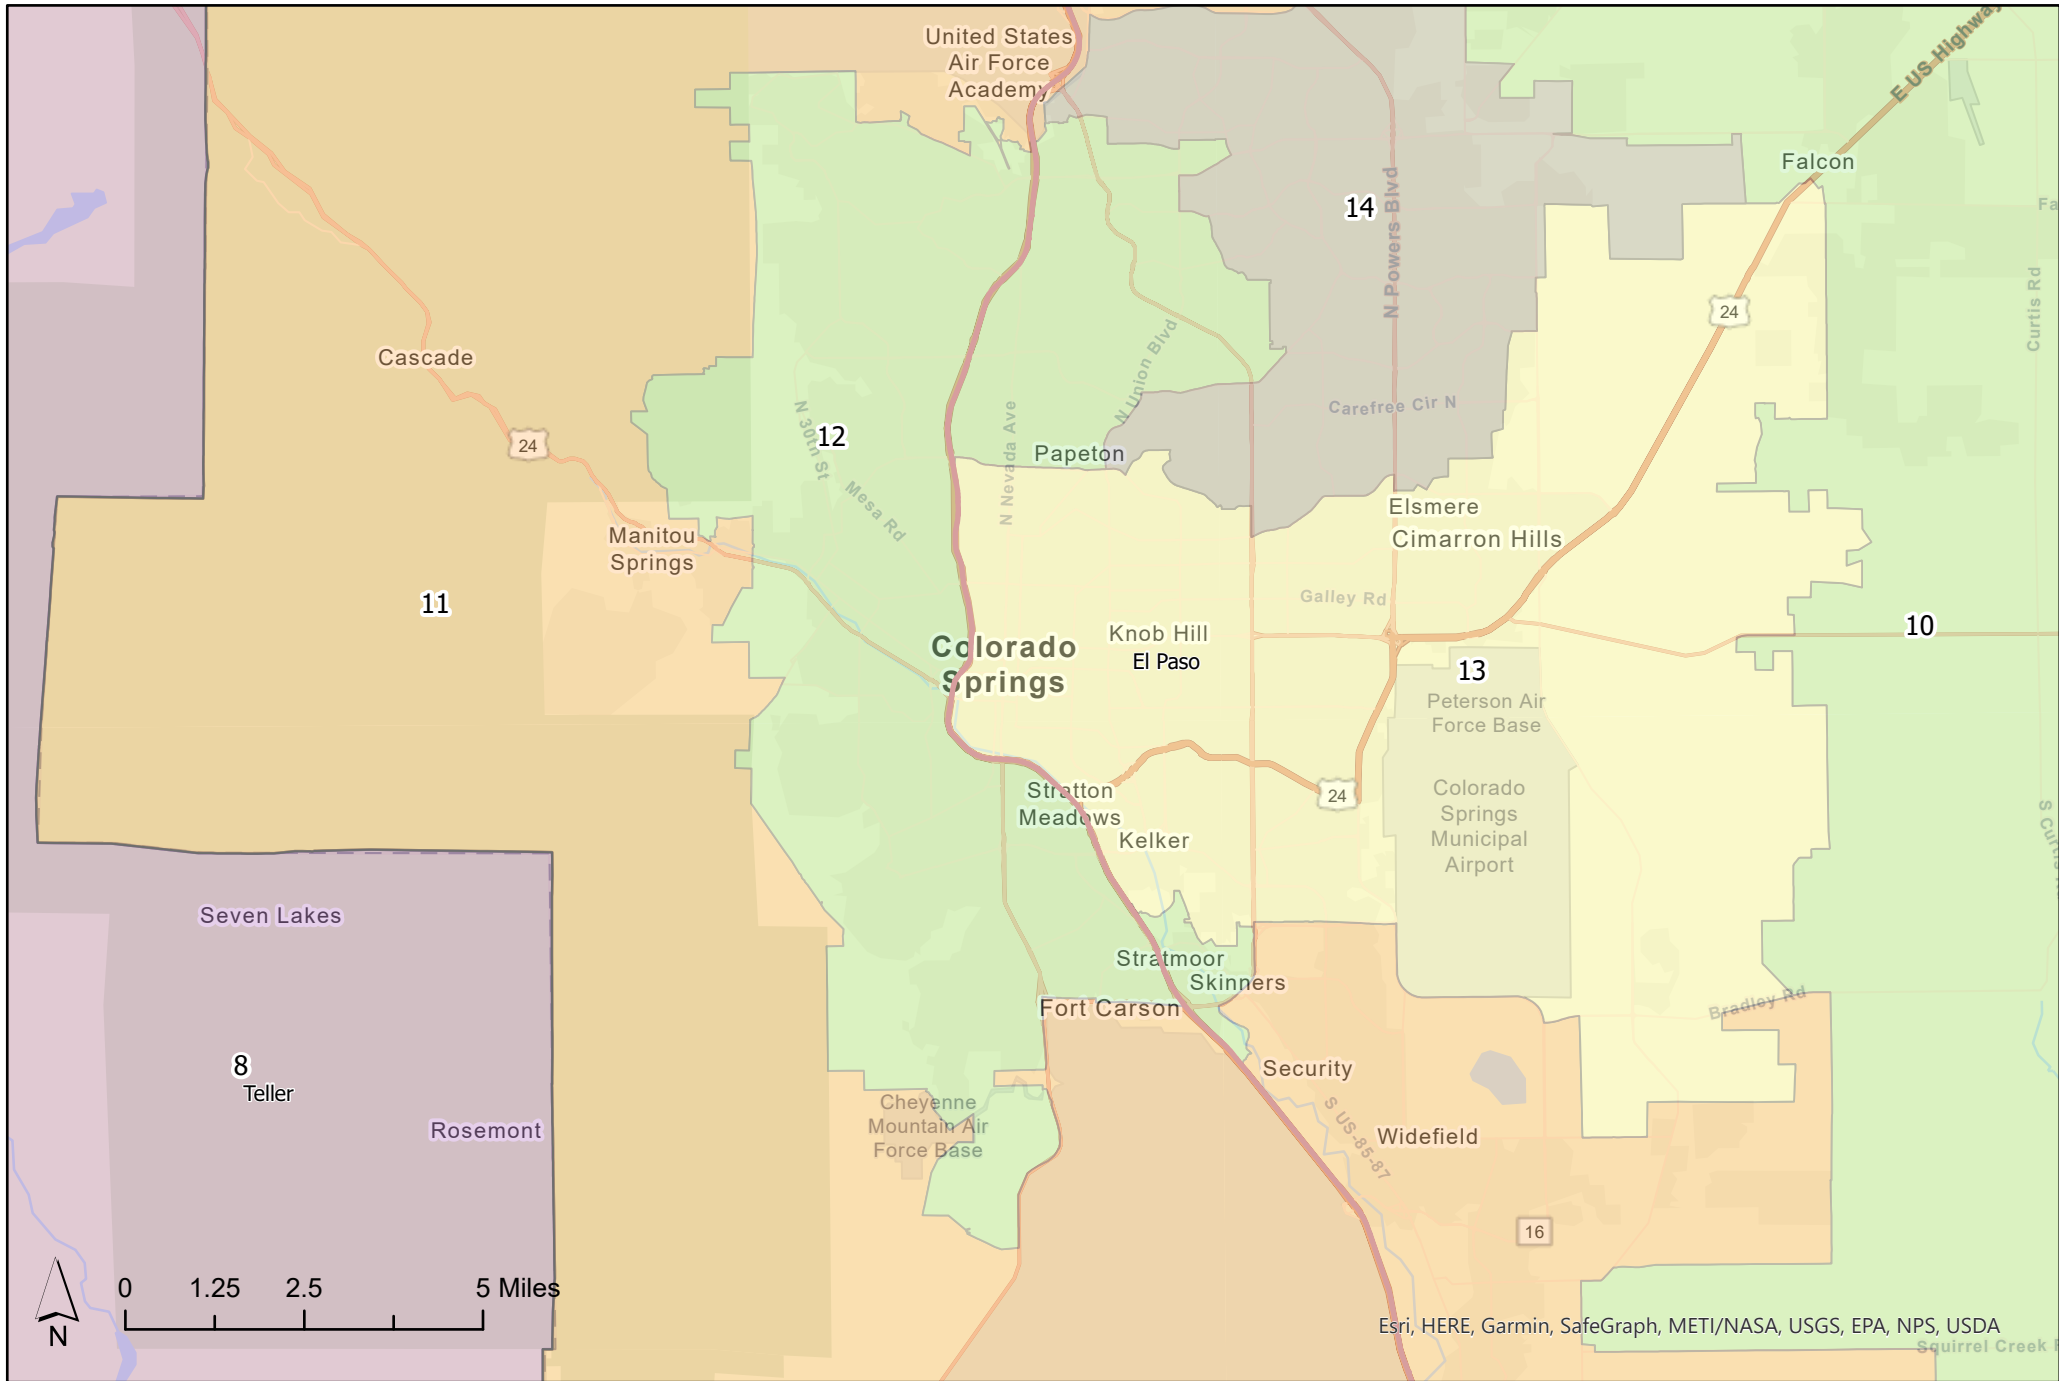

Colorado Senate Districts Statewide (Preliminary Map)

Colorado Senate Districts Grand Junction Area (Preliminary Map)

City of Grand Junction, Esri, HERE, Garmin, SafeGraph, METI/NASA, USGS, Bureau of Land Management, EPA, NPS, USDA

Colorado House Districts North I-25 Area (Preliminary Map)

Esri, HERE, Garmin, SafeGraph, FAO, METI/NASA, USGS, EPA, NPS

Colorado Senate Districts North Metro Area (Preliminary Map)

Colorado Senate Districts Denver Metro Area (Preliminary Map)

Colorado House Districts Colorado Springs Metro Area (Preliminary Map)

Colorado House Districts Pueblo Area (Preliminary Map)