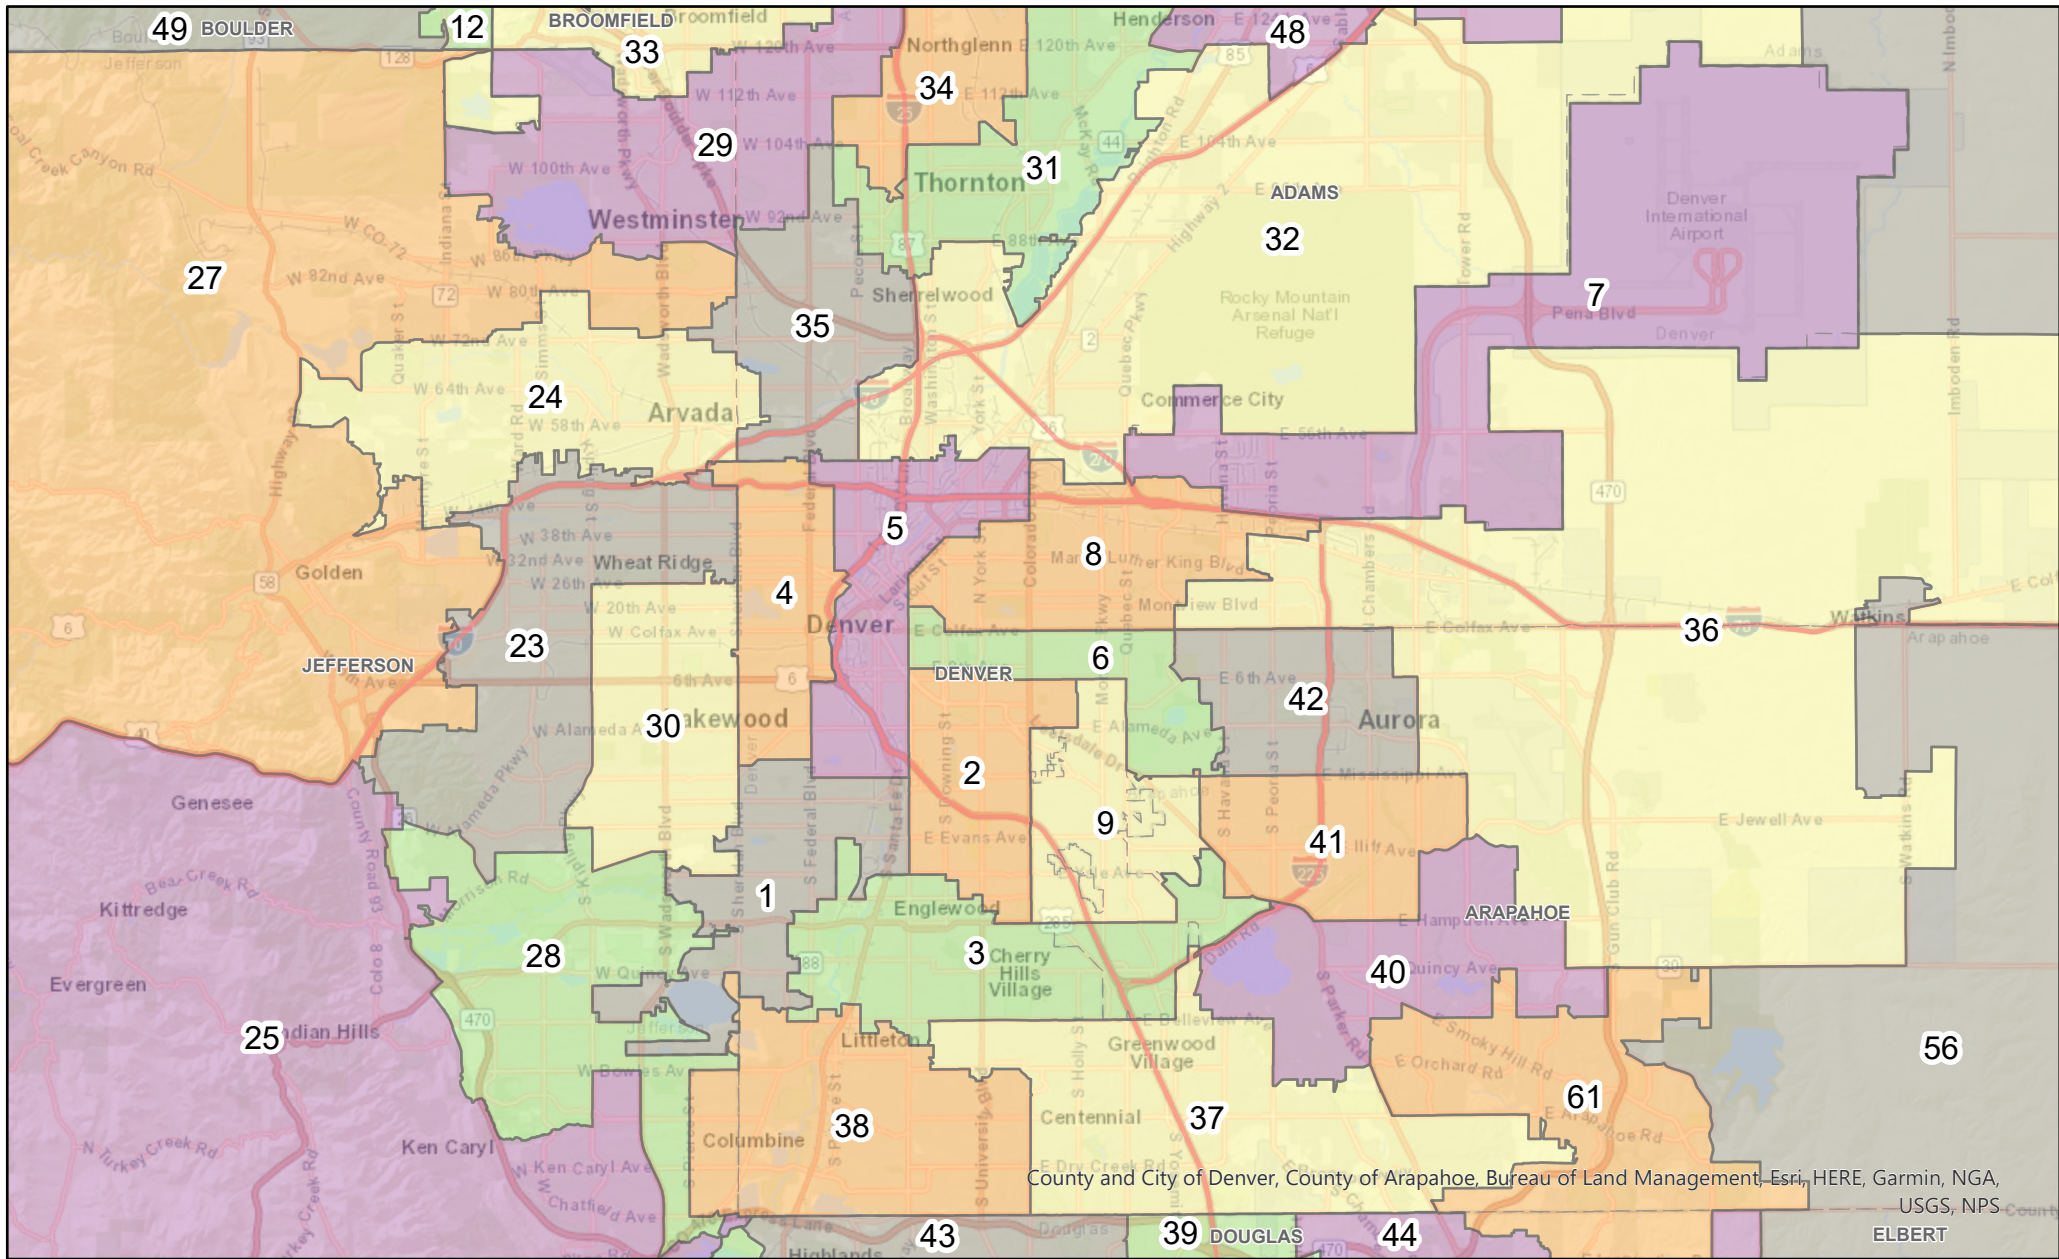

Colorado Independent Redistricting Commissions

Colorado House Districts Denver Metro Area - Final Approved Plan

County and City of Denver, County of Arapahoe, Bureau of Land Management, Esri, HERE, Garmin, NGA, USGS, NPS, ELBERT