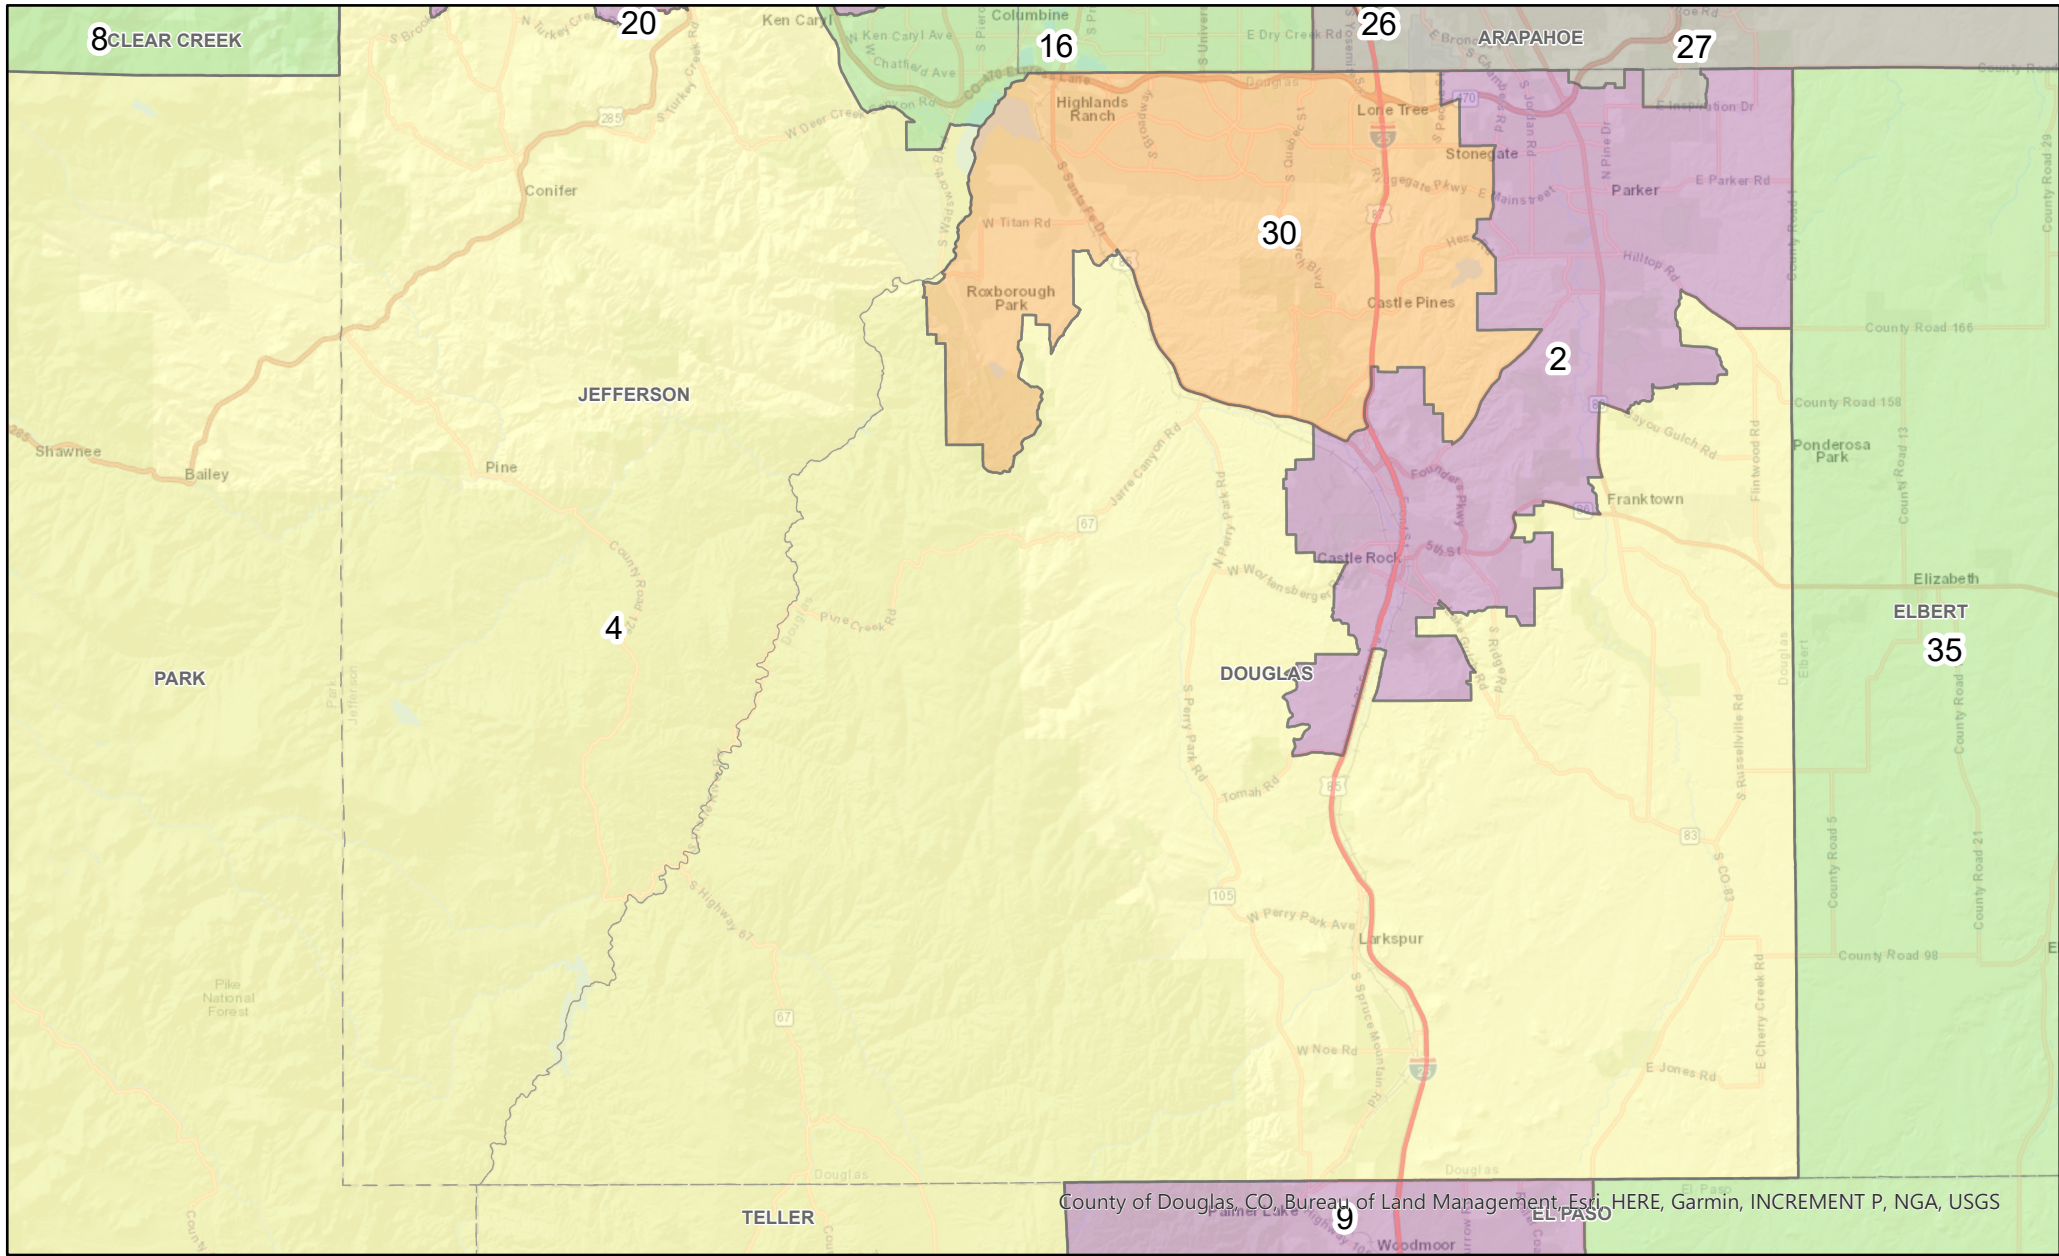

Colorado Senate Districts Douglas County - Final Approved Plan

County of Douglas, CO, Bureau of Land Management, Esri, HERE, Garmin, INCREMENT P, NGA, USGS