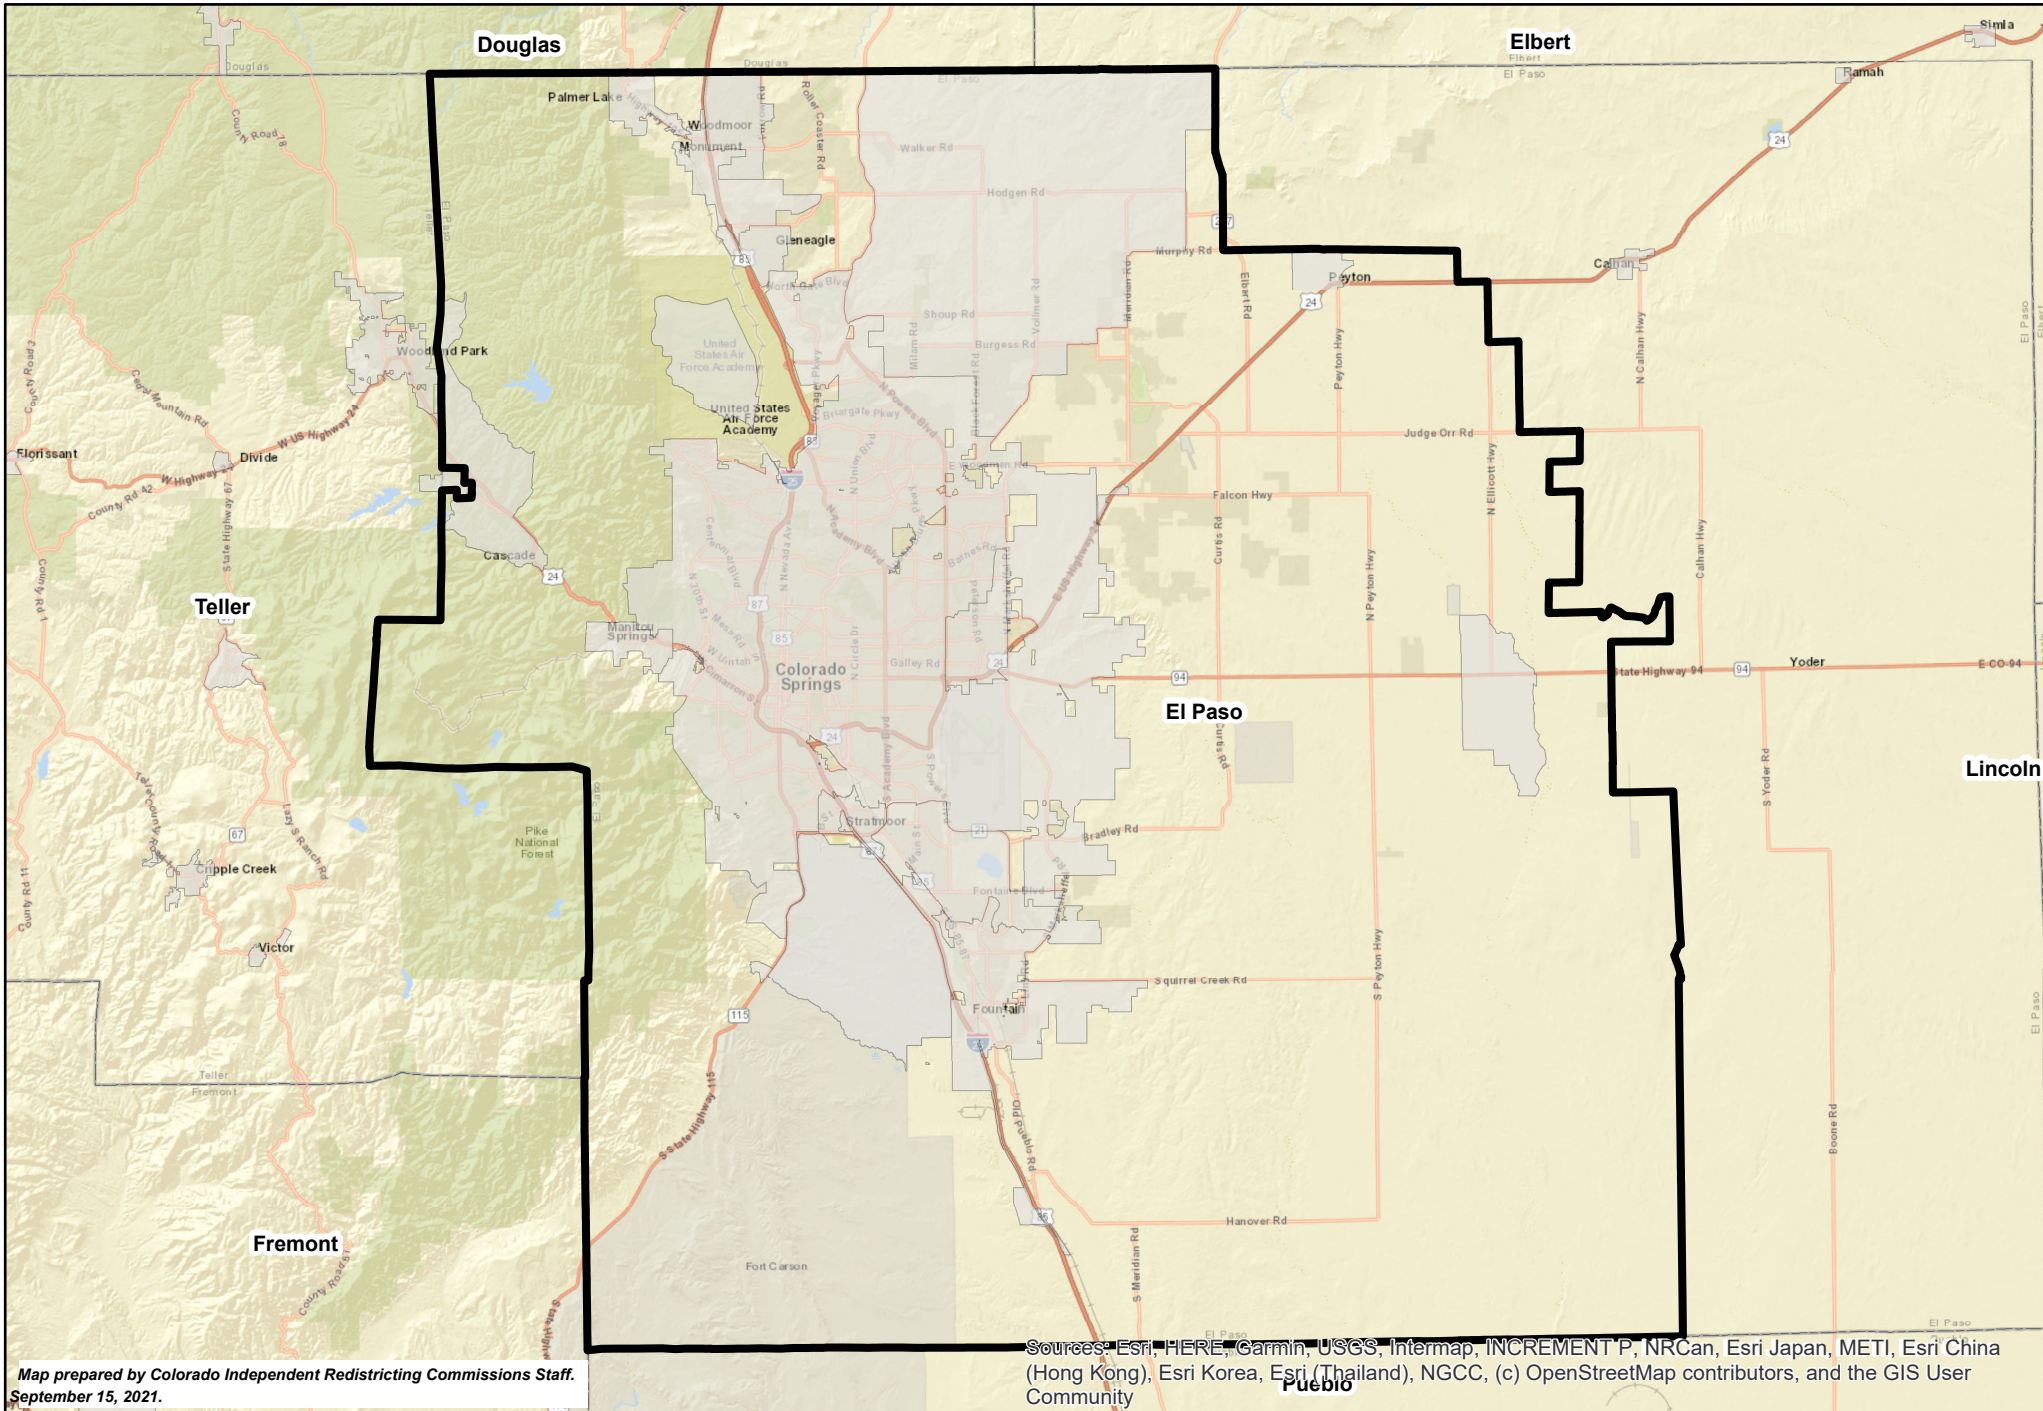

Colorado Independent Redistricting Commissions

Colorado Congressional District 5 (Second Staff Plan)

Map prepared by Colorado Independent Redistricting Commissions Staff, September 15, 2021.

Sources: Esri, HERE, Garmin, USGS, Intermap, INCREMENT P, NRCan, Esri Japan, METI, Esri China (Hong Kong), Esri Korea, Esri (Thailand), NGCC, (c) OpenStreetMap contributors, and the GIS User Community