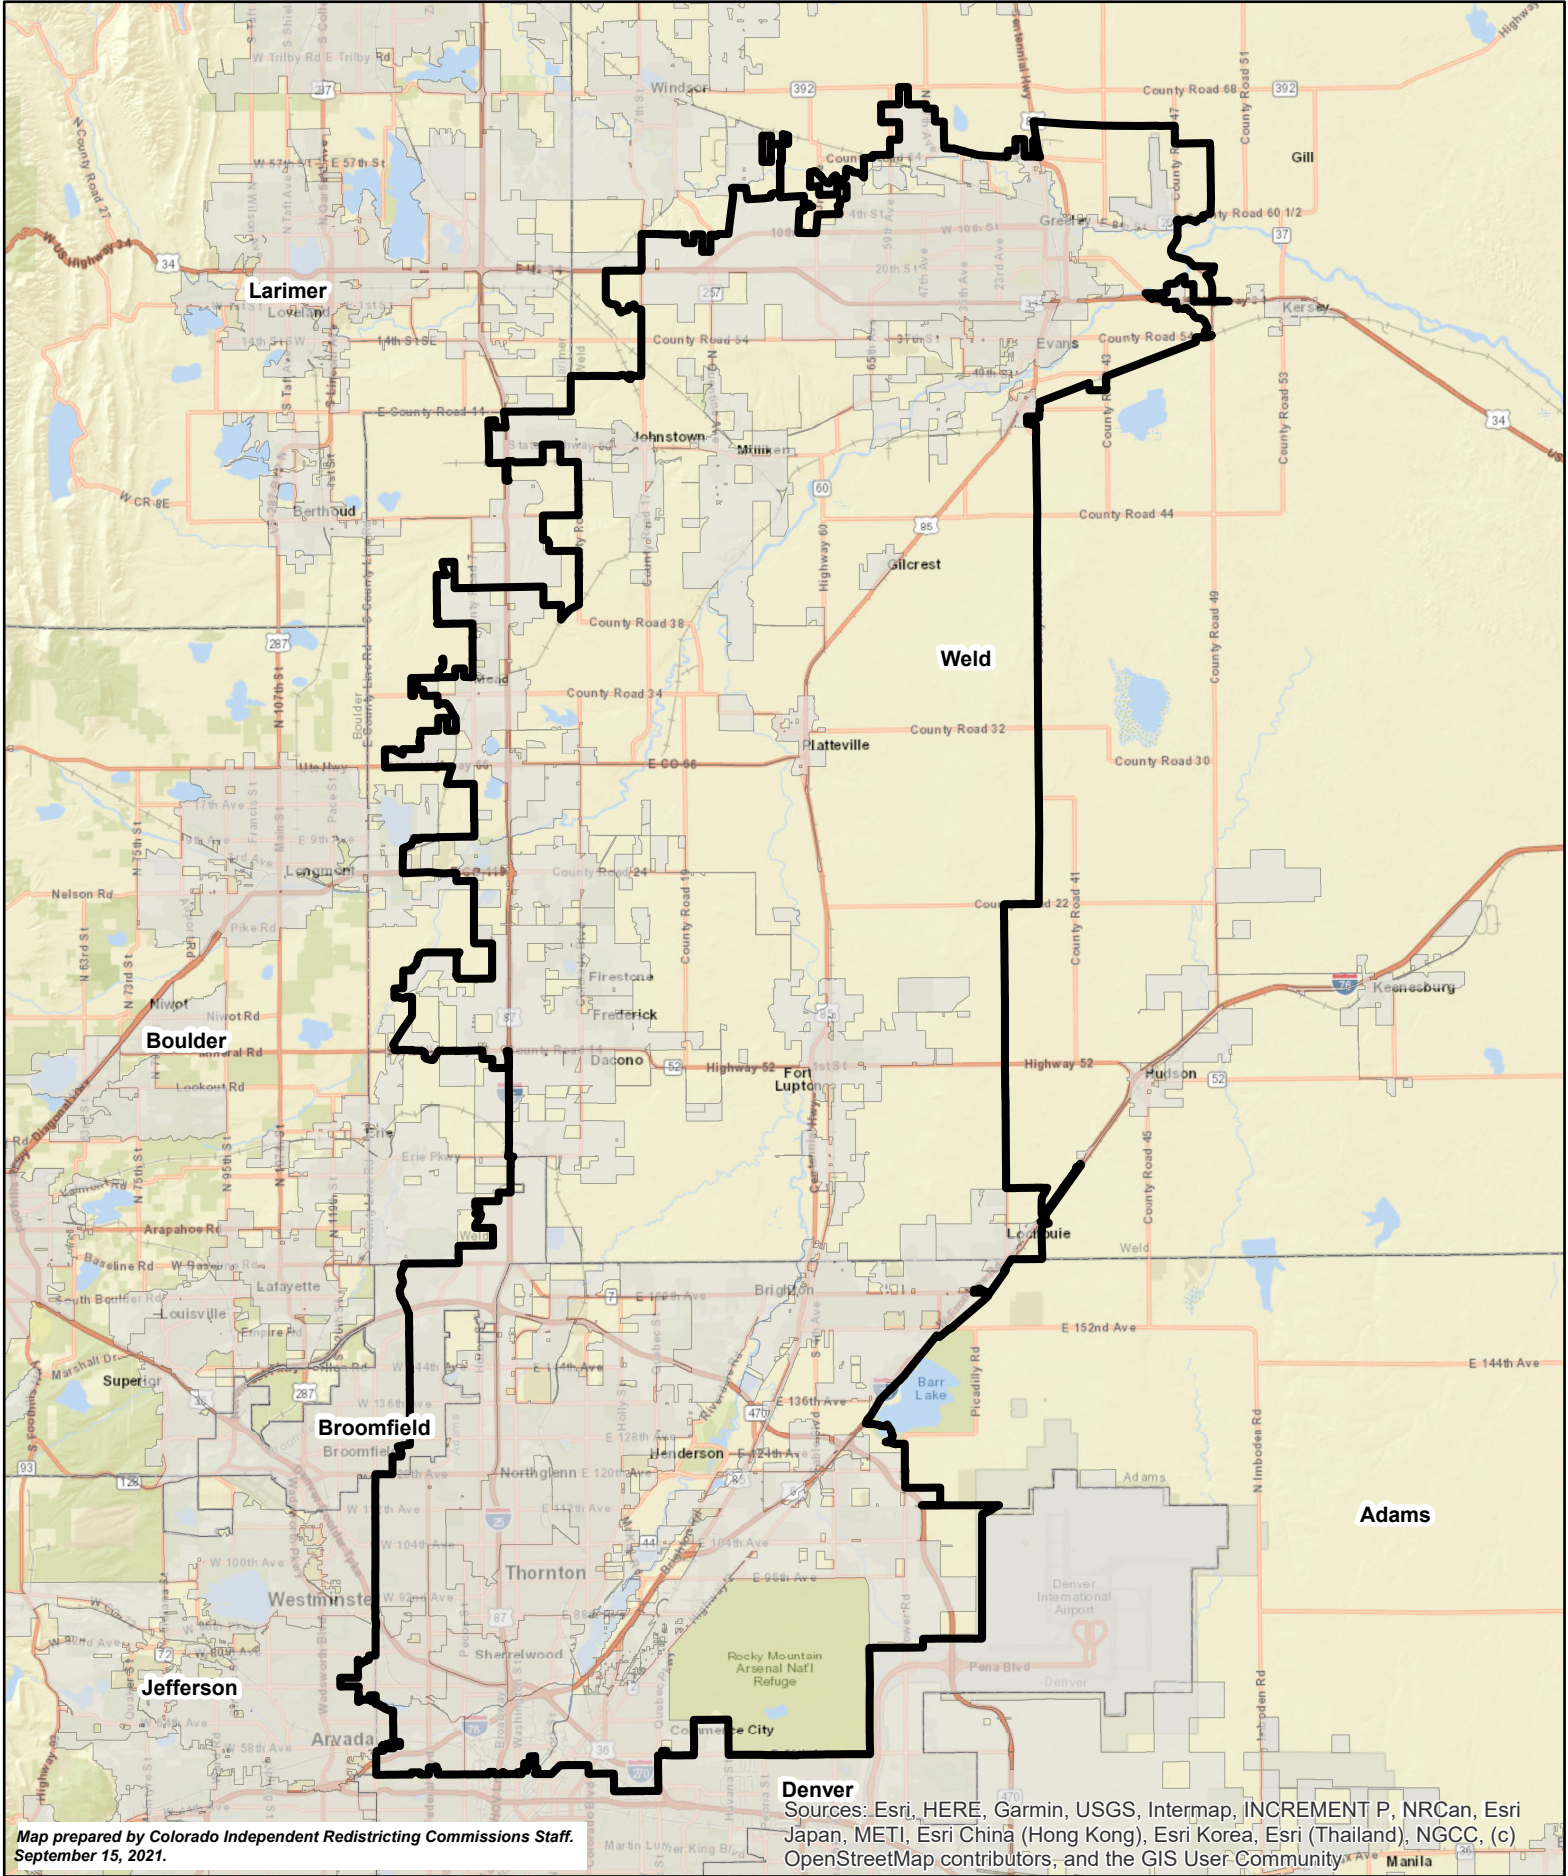

Colorado Independent Redistricting Commissions

Colorado Congressional District 8 (Second Staff Plan)

Map prepared by Colorado Independent Redistricting Commissions Staff. September 15, 2021.

Sources: Esri, HERE, Garmin, USGS, Intermap, INCREMENT P, NRCan, Esri Japan, METI, Esri China (Hong Kong), Esri Korea, Esri (Thailand), NGCC, (c) OpenStreetMap contributors, and the GIS User Community