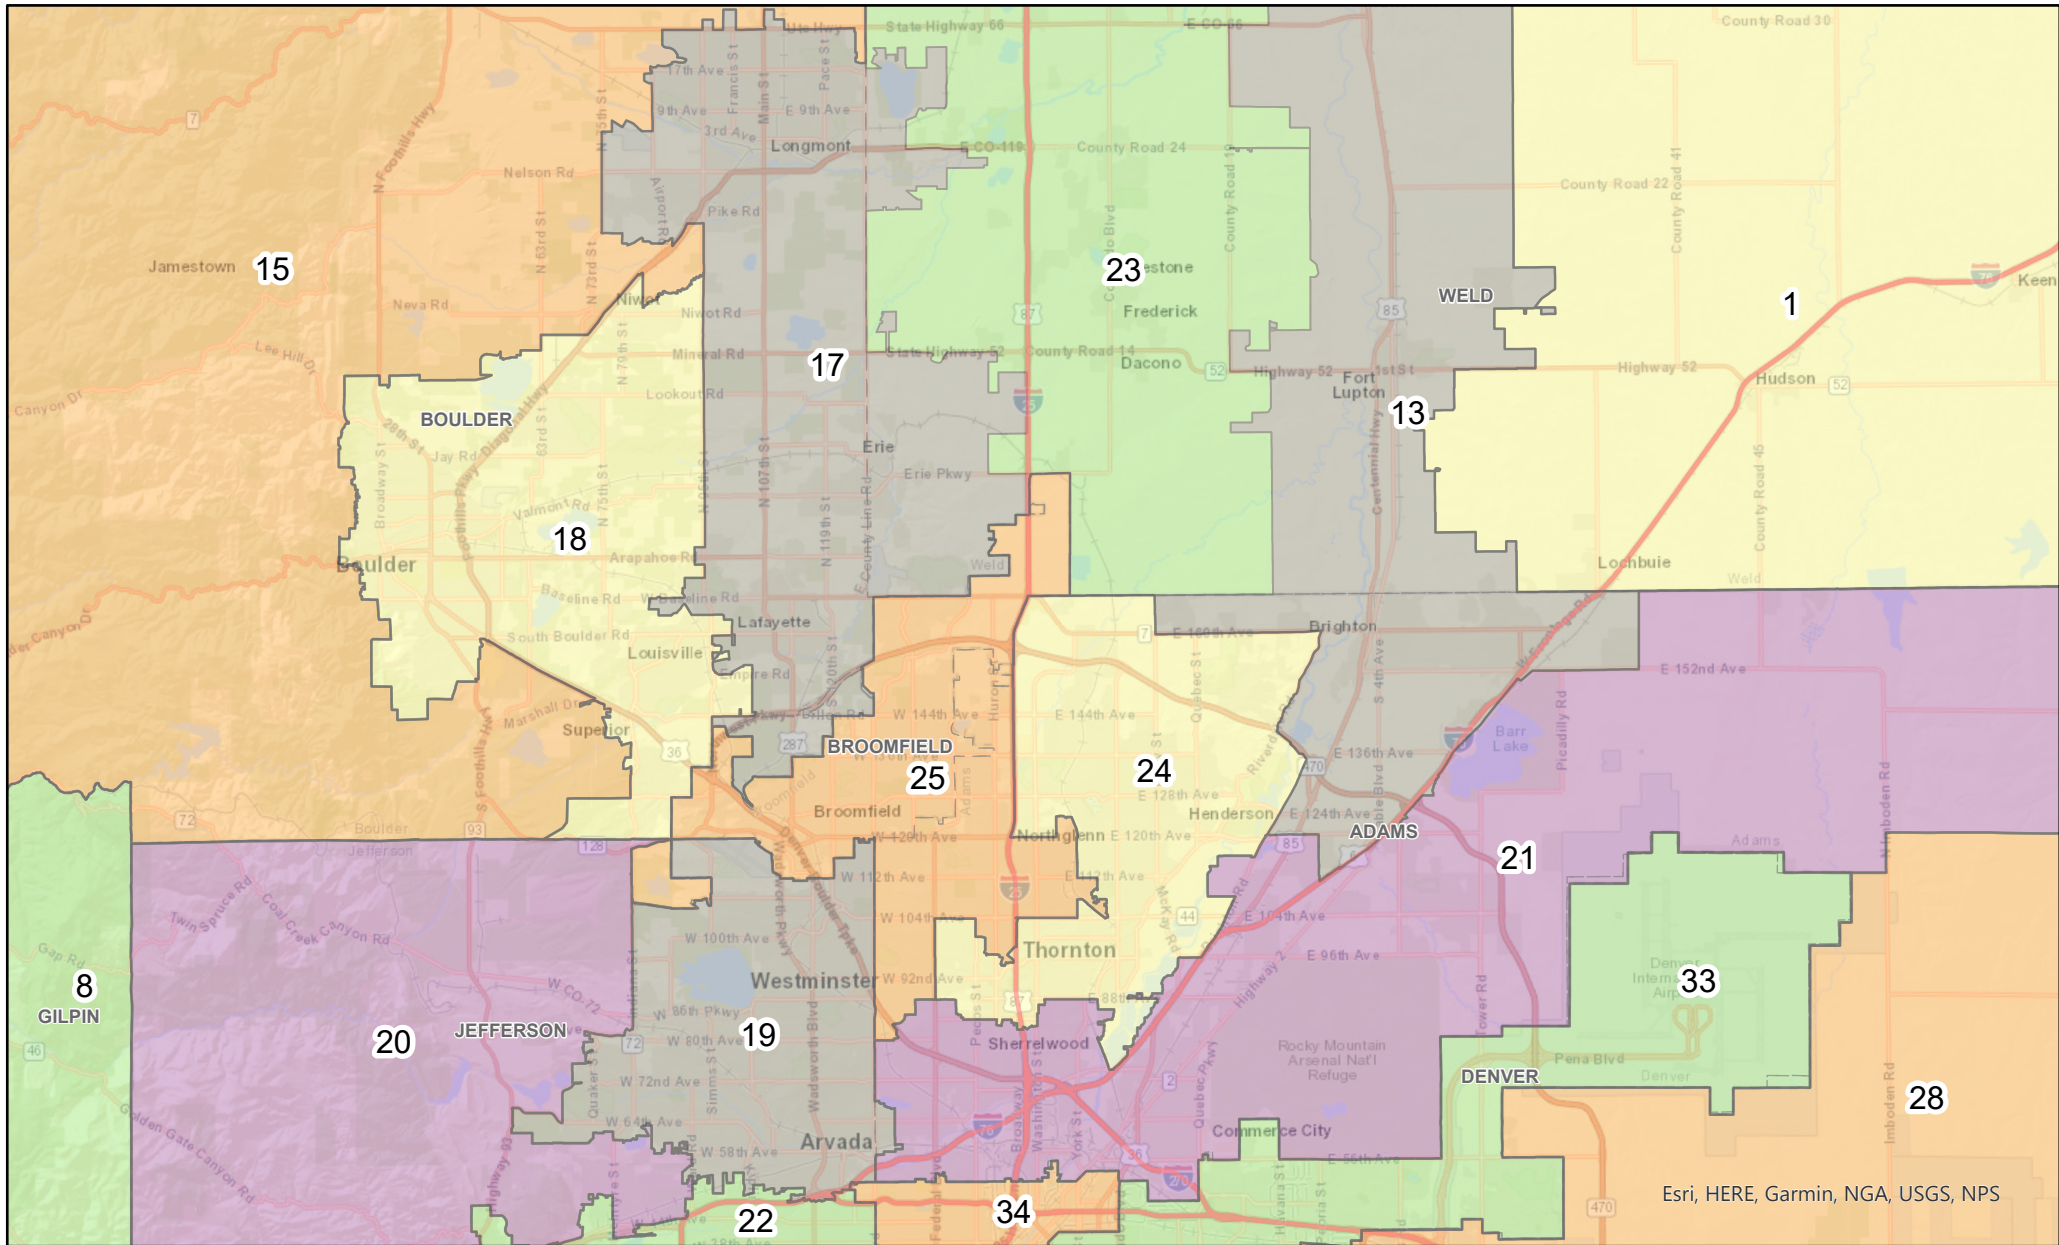

Colorado Independent Redistricting Commissions

Colorado Senate Districts North Denver Metro Area - Final Approved Plan

Esri, HERE, Garmin, NGA, USGS, NPS