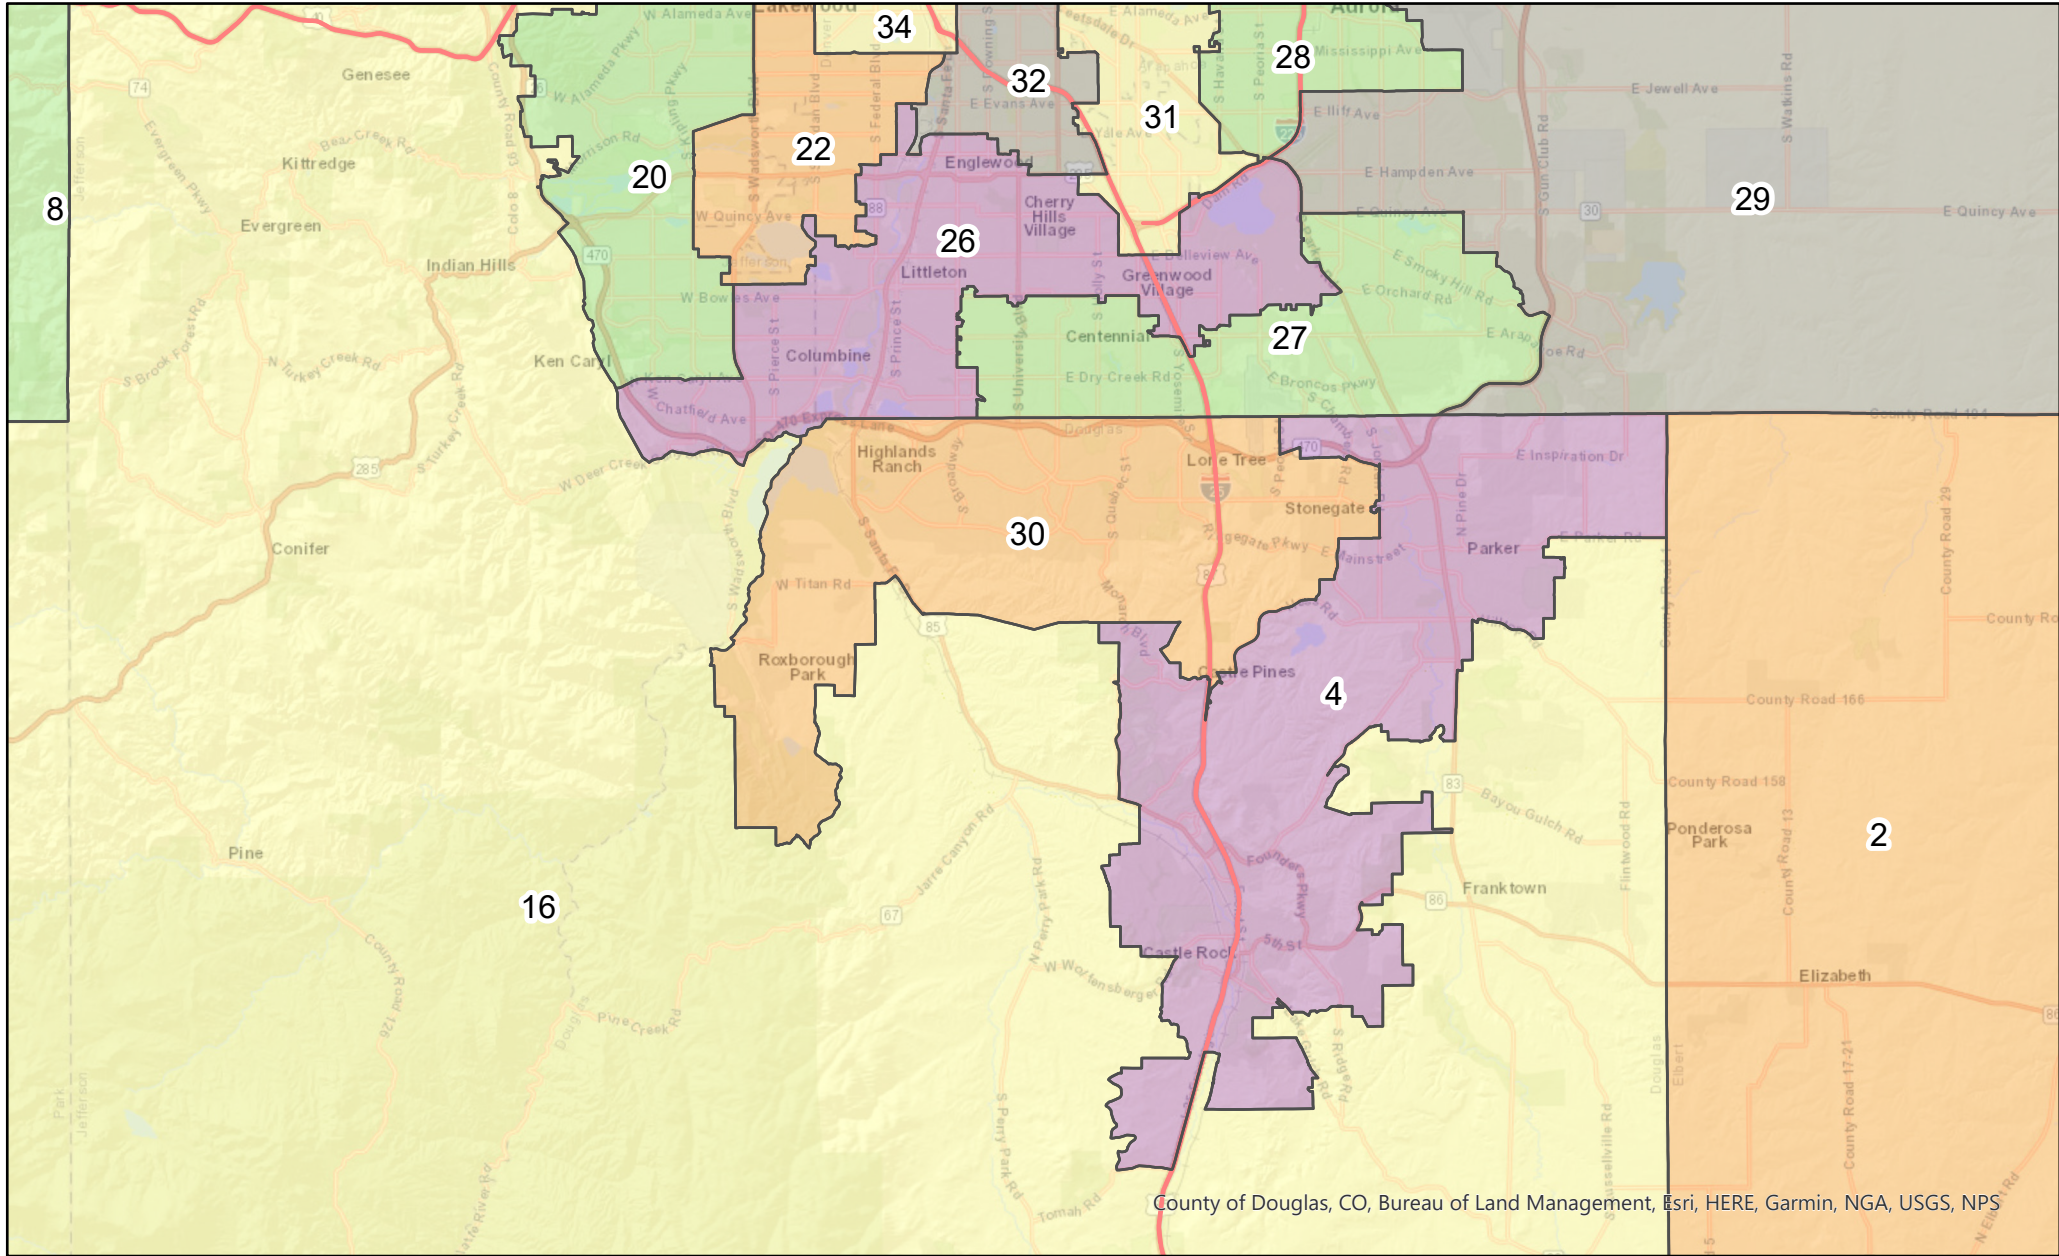

Colorado Independent Redistricting Commissions

Colorado Senate Districts South Denver Metro Area - First Staff Plan

County of Douglas, CO, Bureau of Land Management, Esri, HERE, Garmin, NGA, USGS, NPS