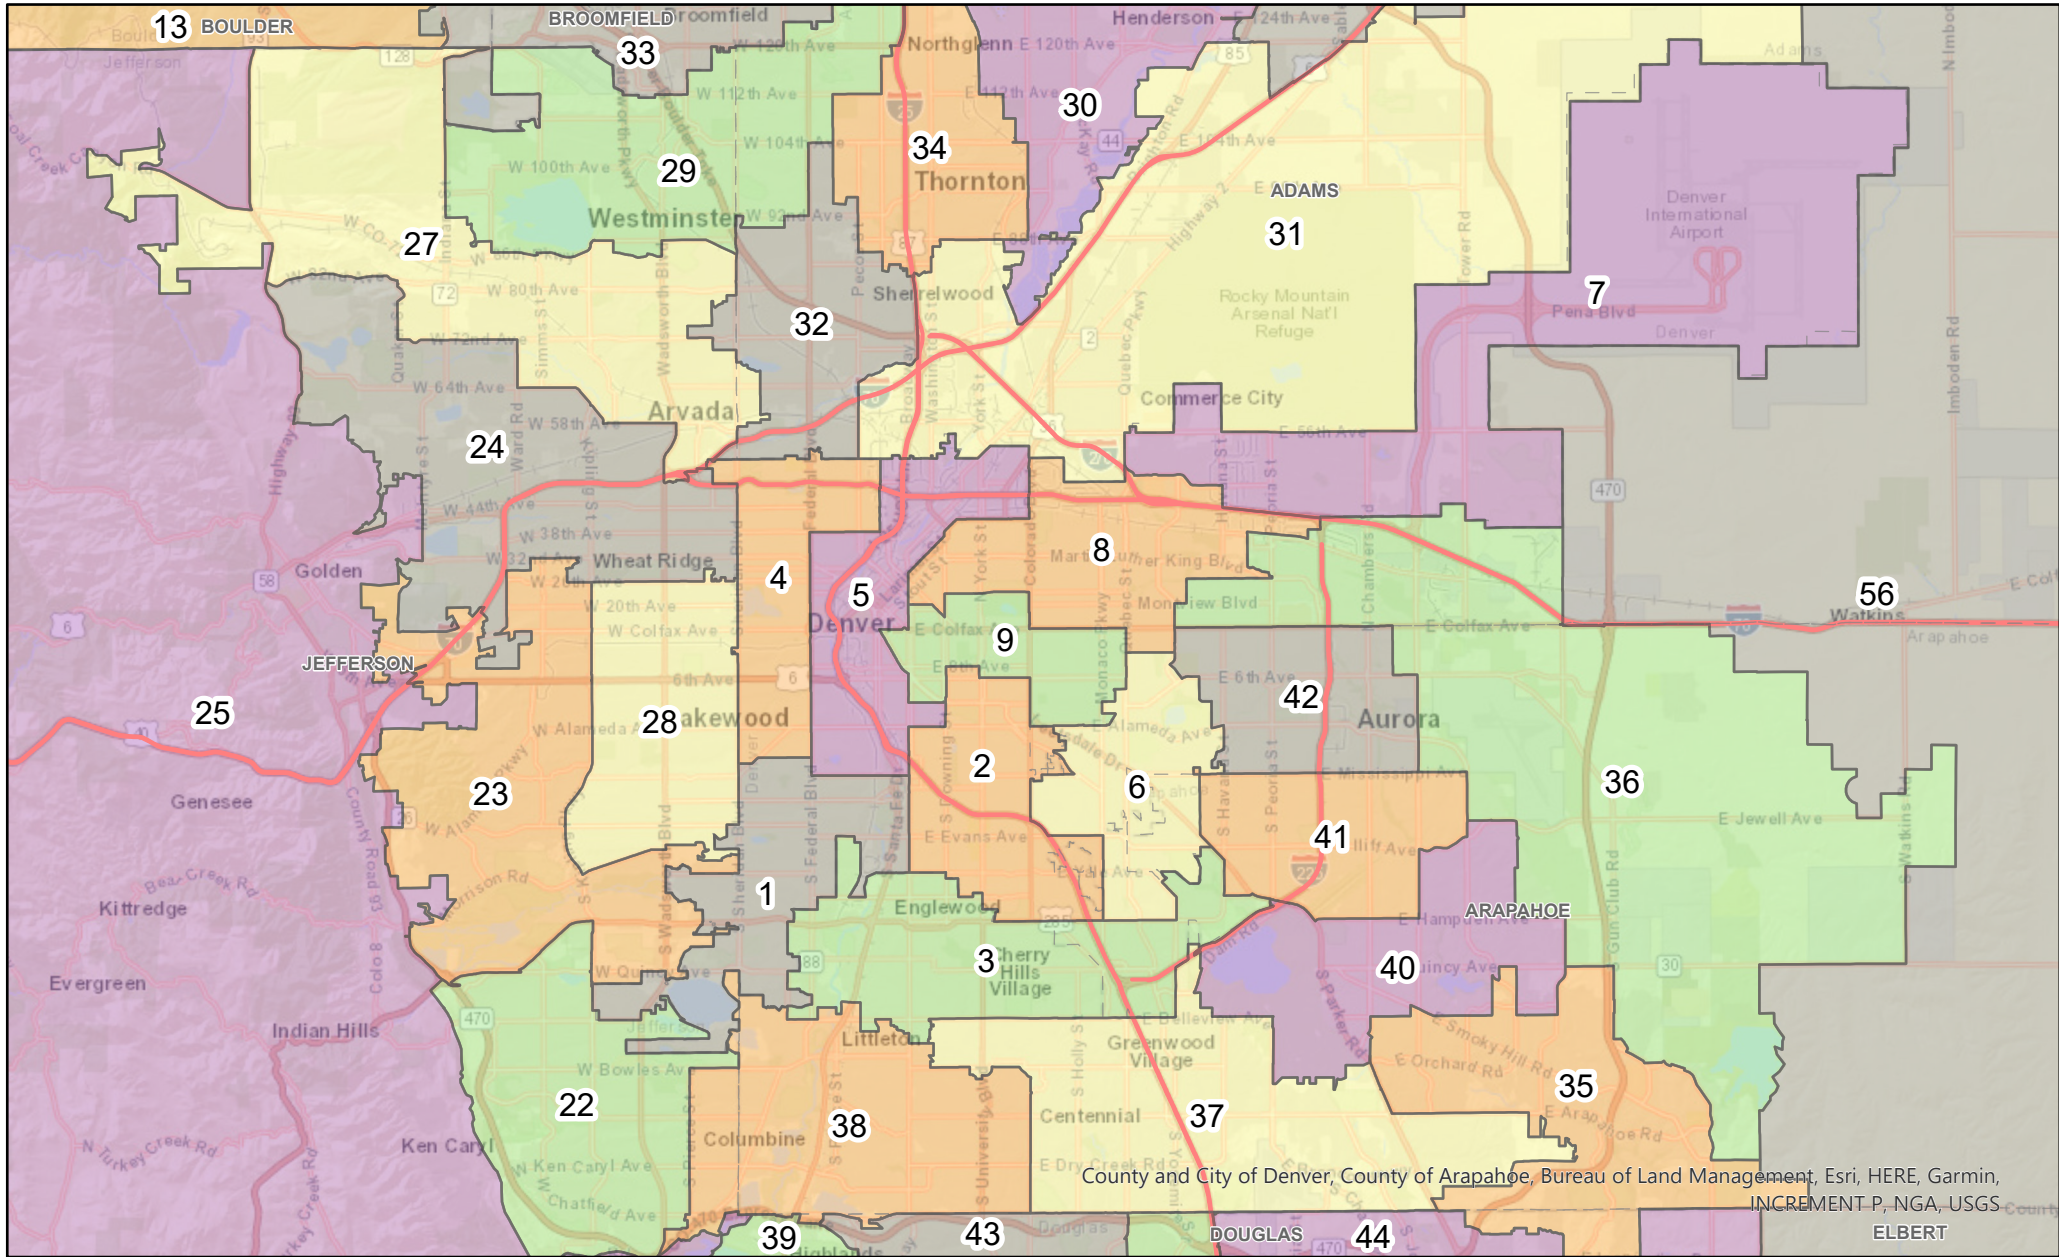

Colorado House Districts Denver Metro Area - First Staff Plan

County and City of Denver, County of Arapahoe, Bureau of Land Management, Esri, HERE, Garmin, INCREMENT P, NGA, USGS