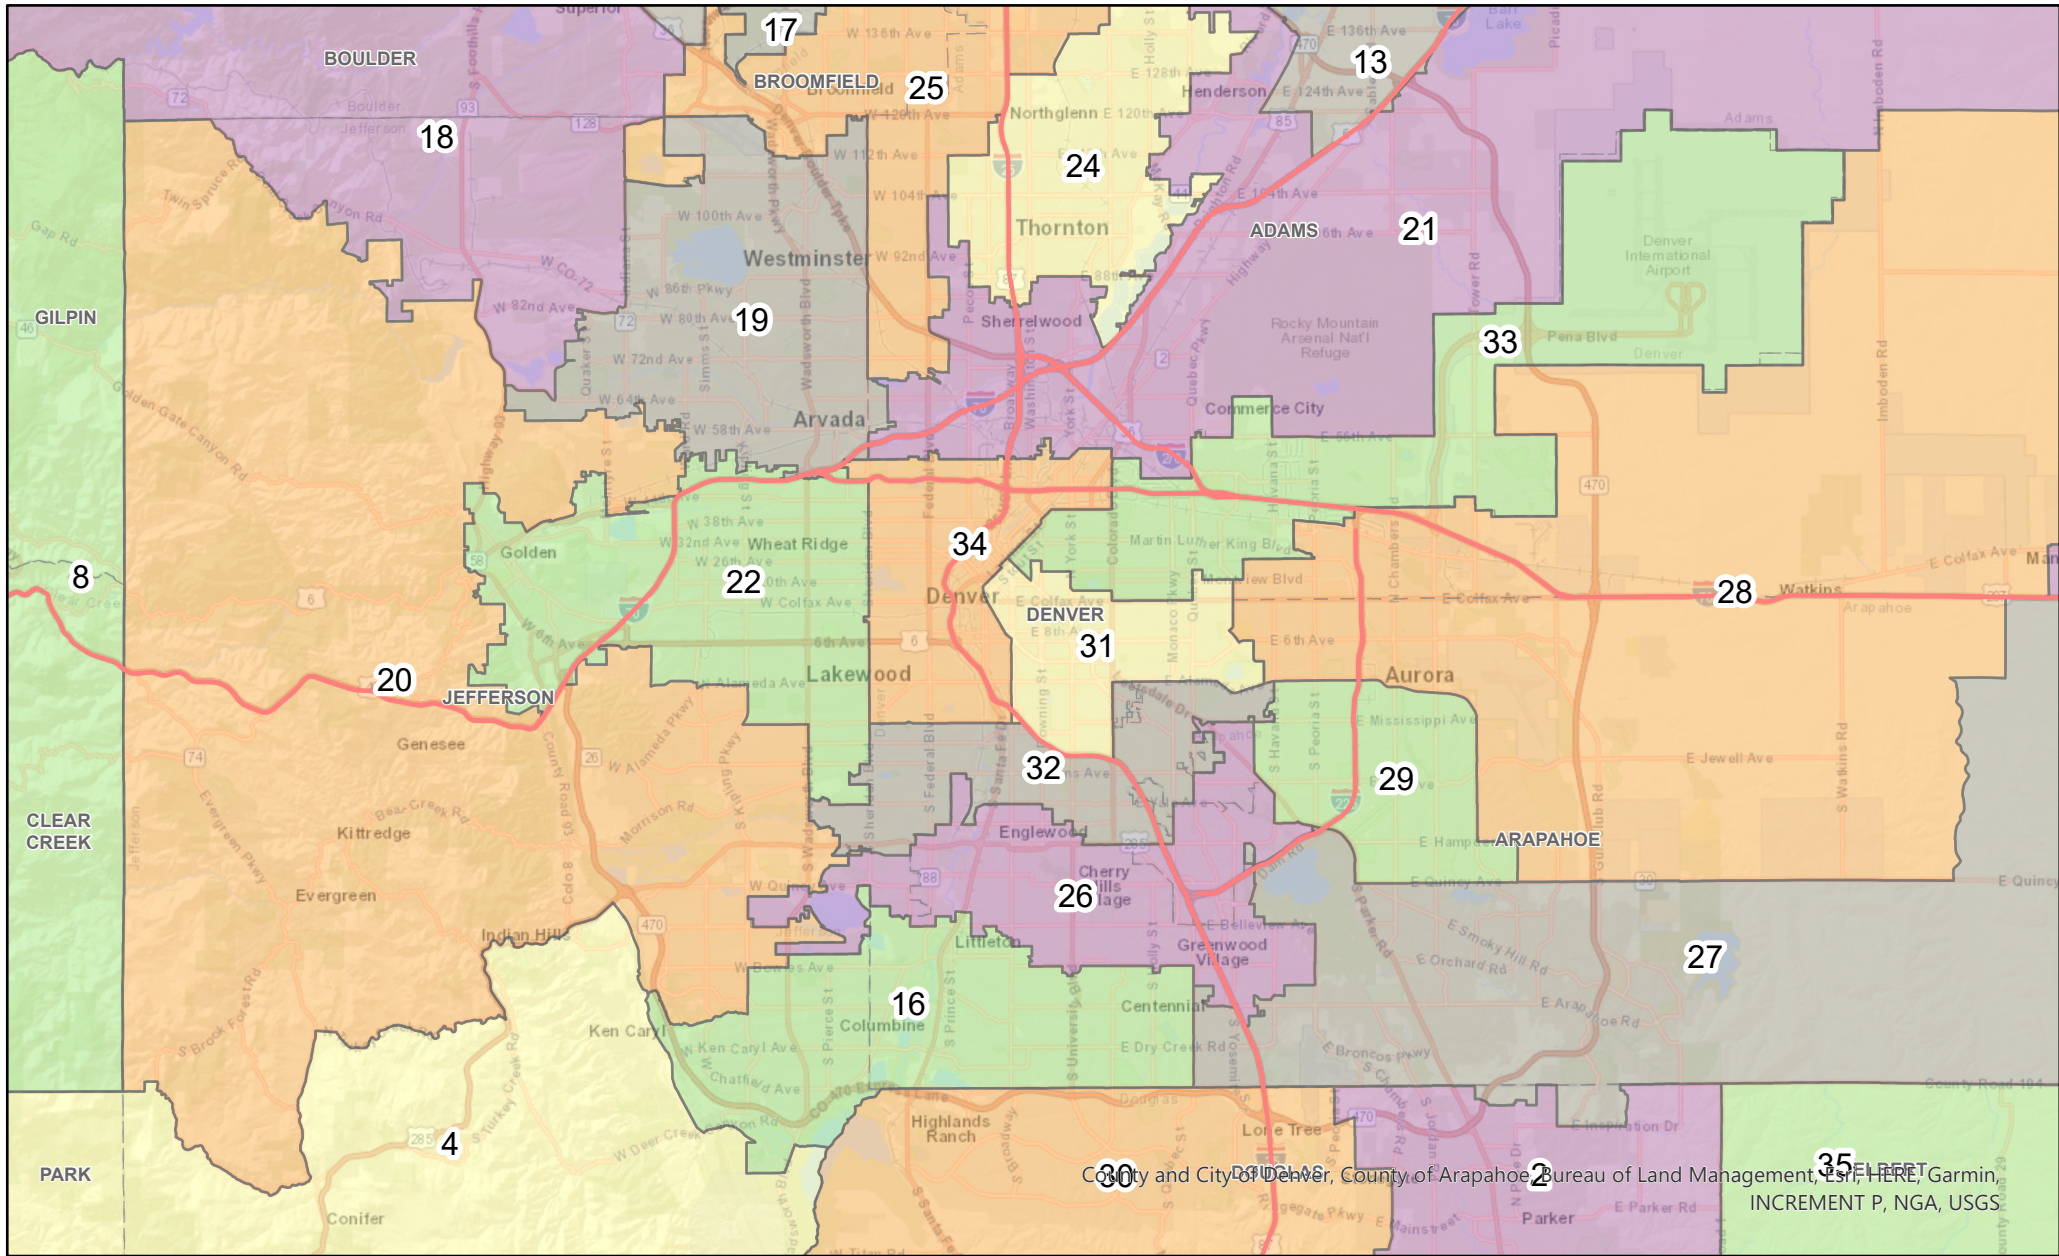

Colorado Independent Redistricting Commissions

Colorado Senate Districts - Denver & South Metro - Third Staff Plan

County and City of Denver, County of Arapahoe, Bureau of Land Management, USFWS, HERE, Garmin, INCREMENT P, NGA, USGS

Map prepared by Colorado Independent Redistricting Commissions Staff. October 5, 2021.