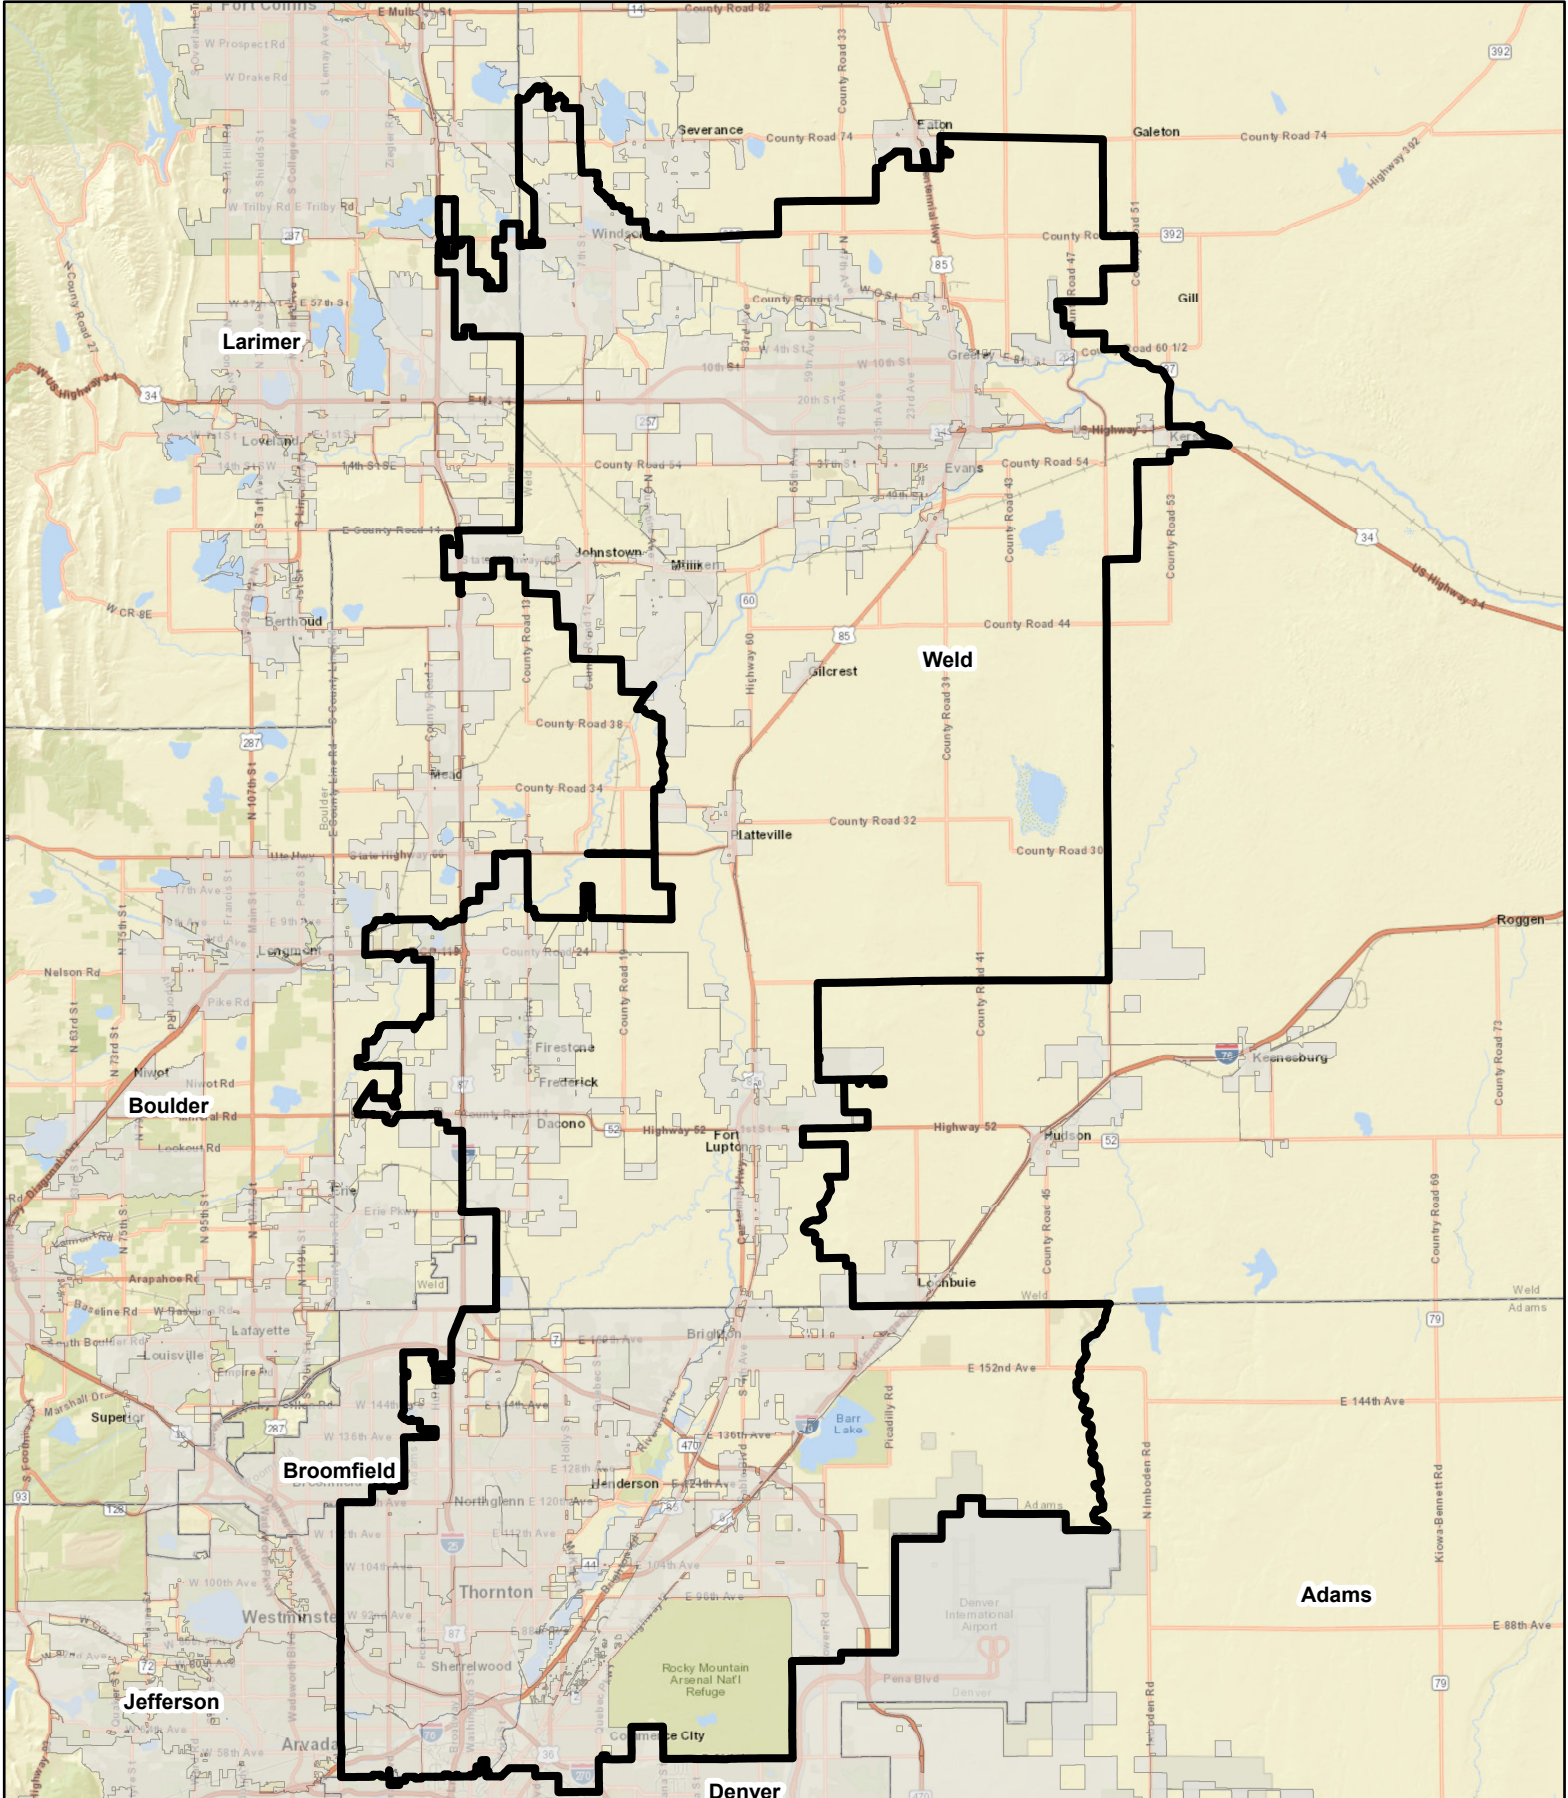

Colorado Independent Redistricting Commissions

# Colorado Congressional District 8 (First Staff Plan)

Map prepared by Colorado Independent Redistricting Commissions Staff. September 3, 2021.

Sources: Esri, HERE, Garmin, USGS, Intermap, INCREMENT P, NRCan, Esri Japan, METI, Esri China (Hong Kong), Esri Korea, Esri (Thailand), NGCC, (c) OpenStreetMap contributors, and the GIS User Community