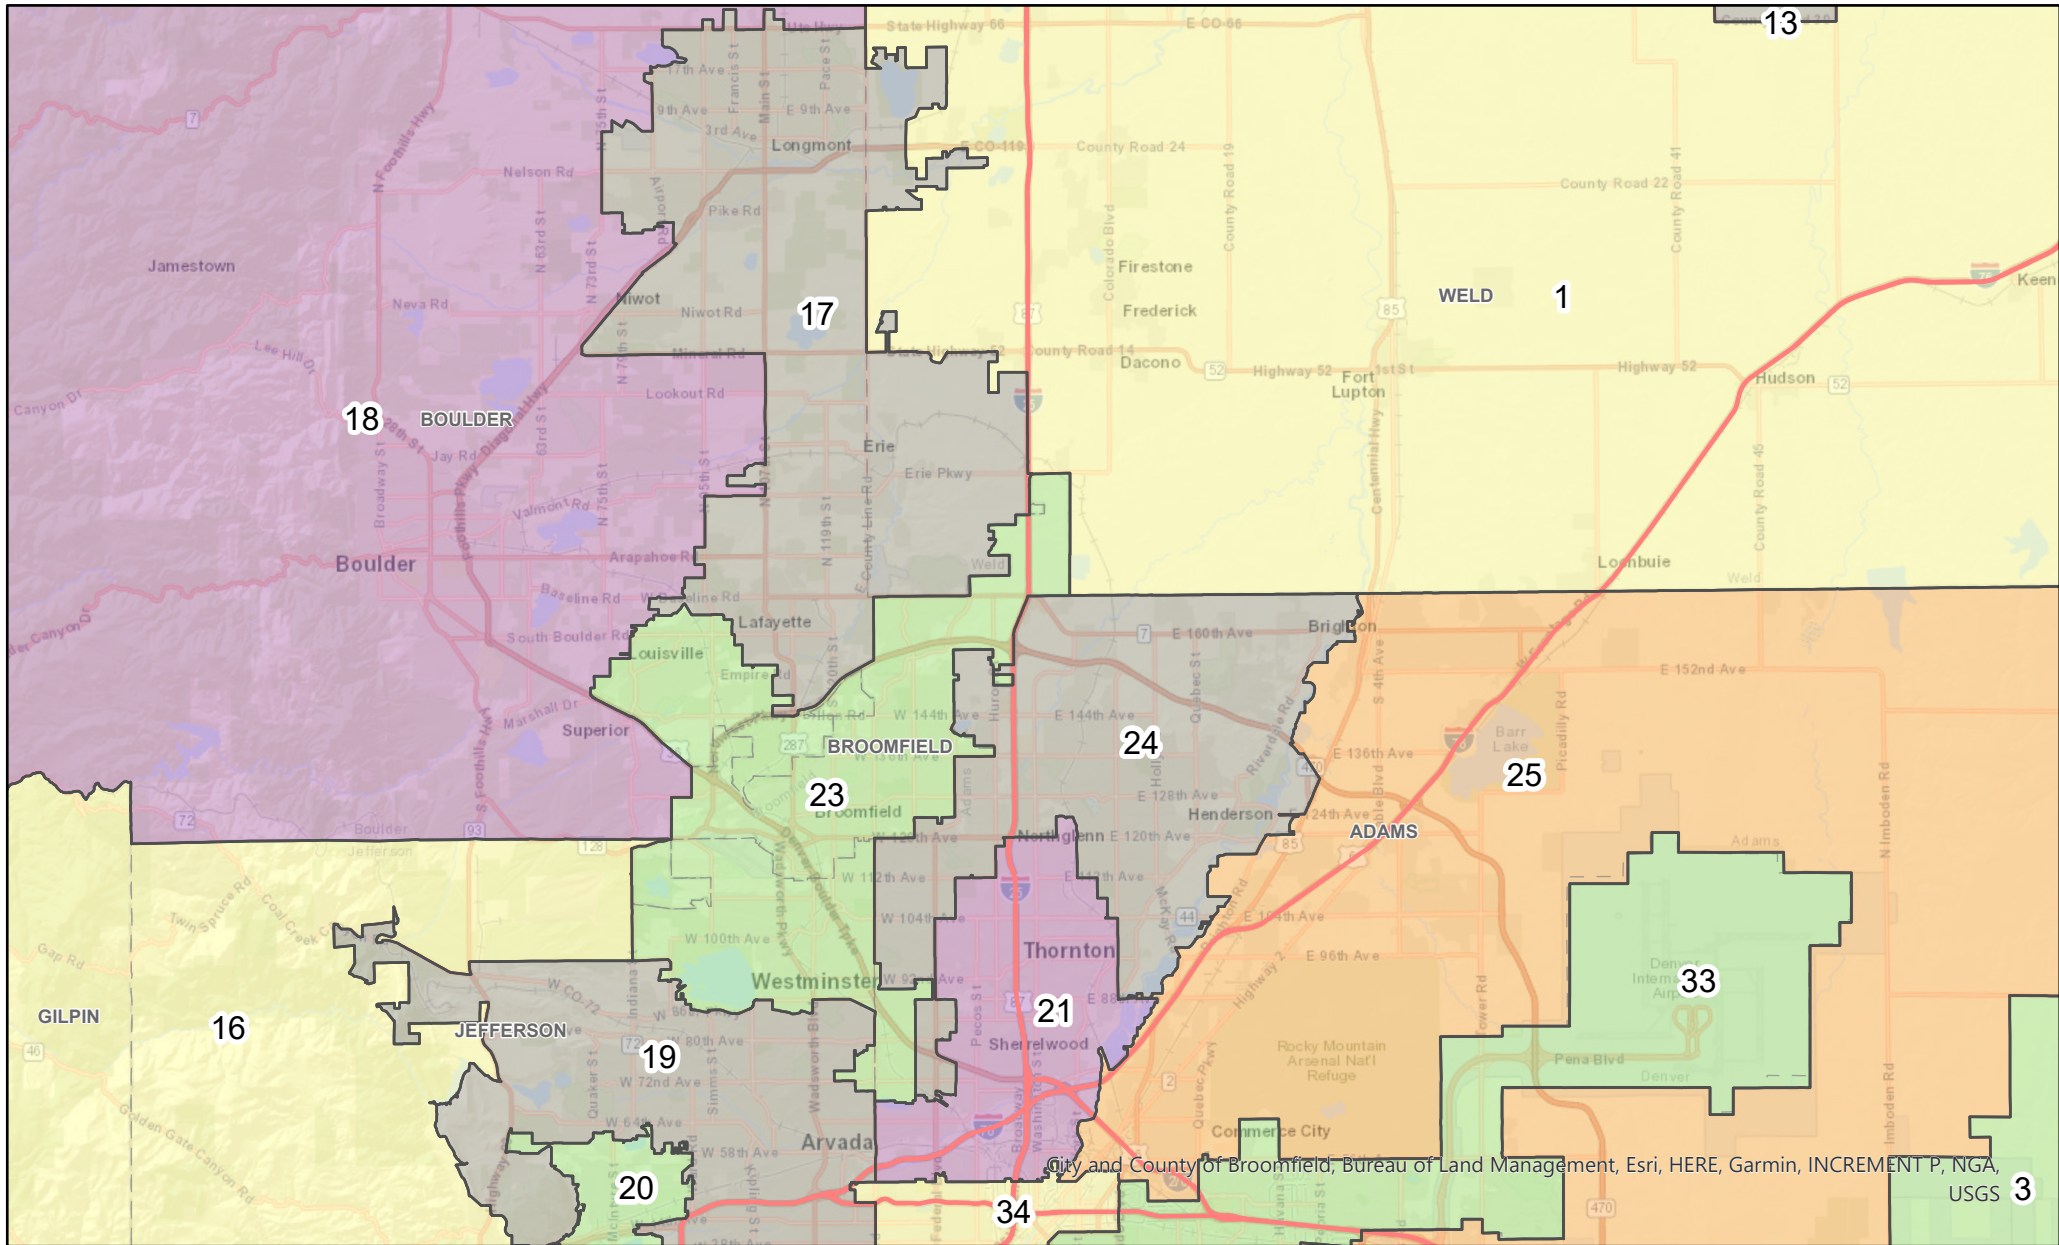

# Colorado Senate Districts North Denver Metro Area - First Staff Plan

Map prepared by Colorado Independent Redistricting Commissions Staff. September 13, 2021.