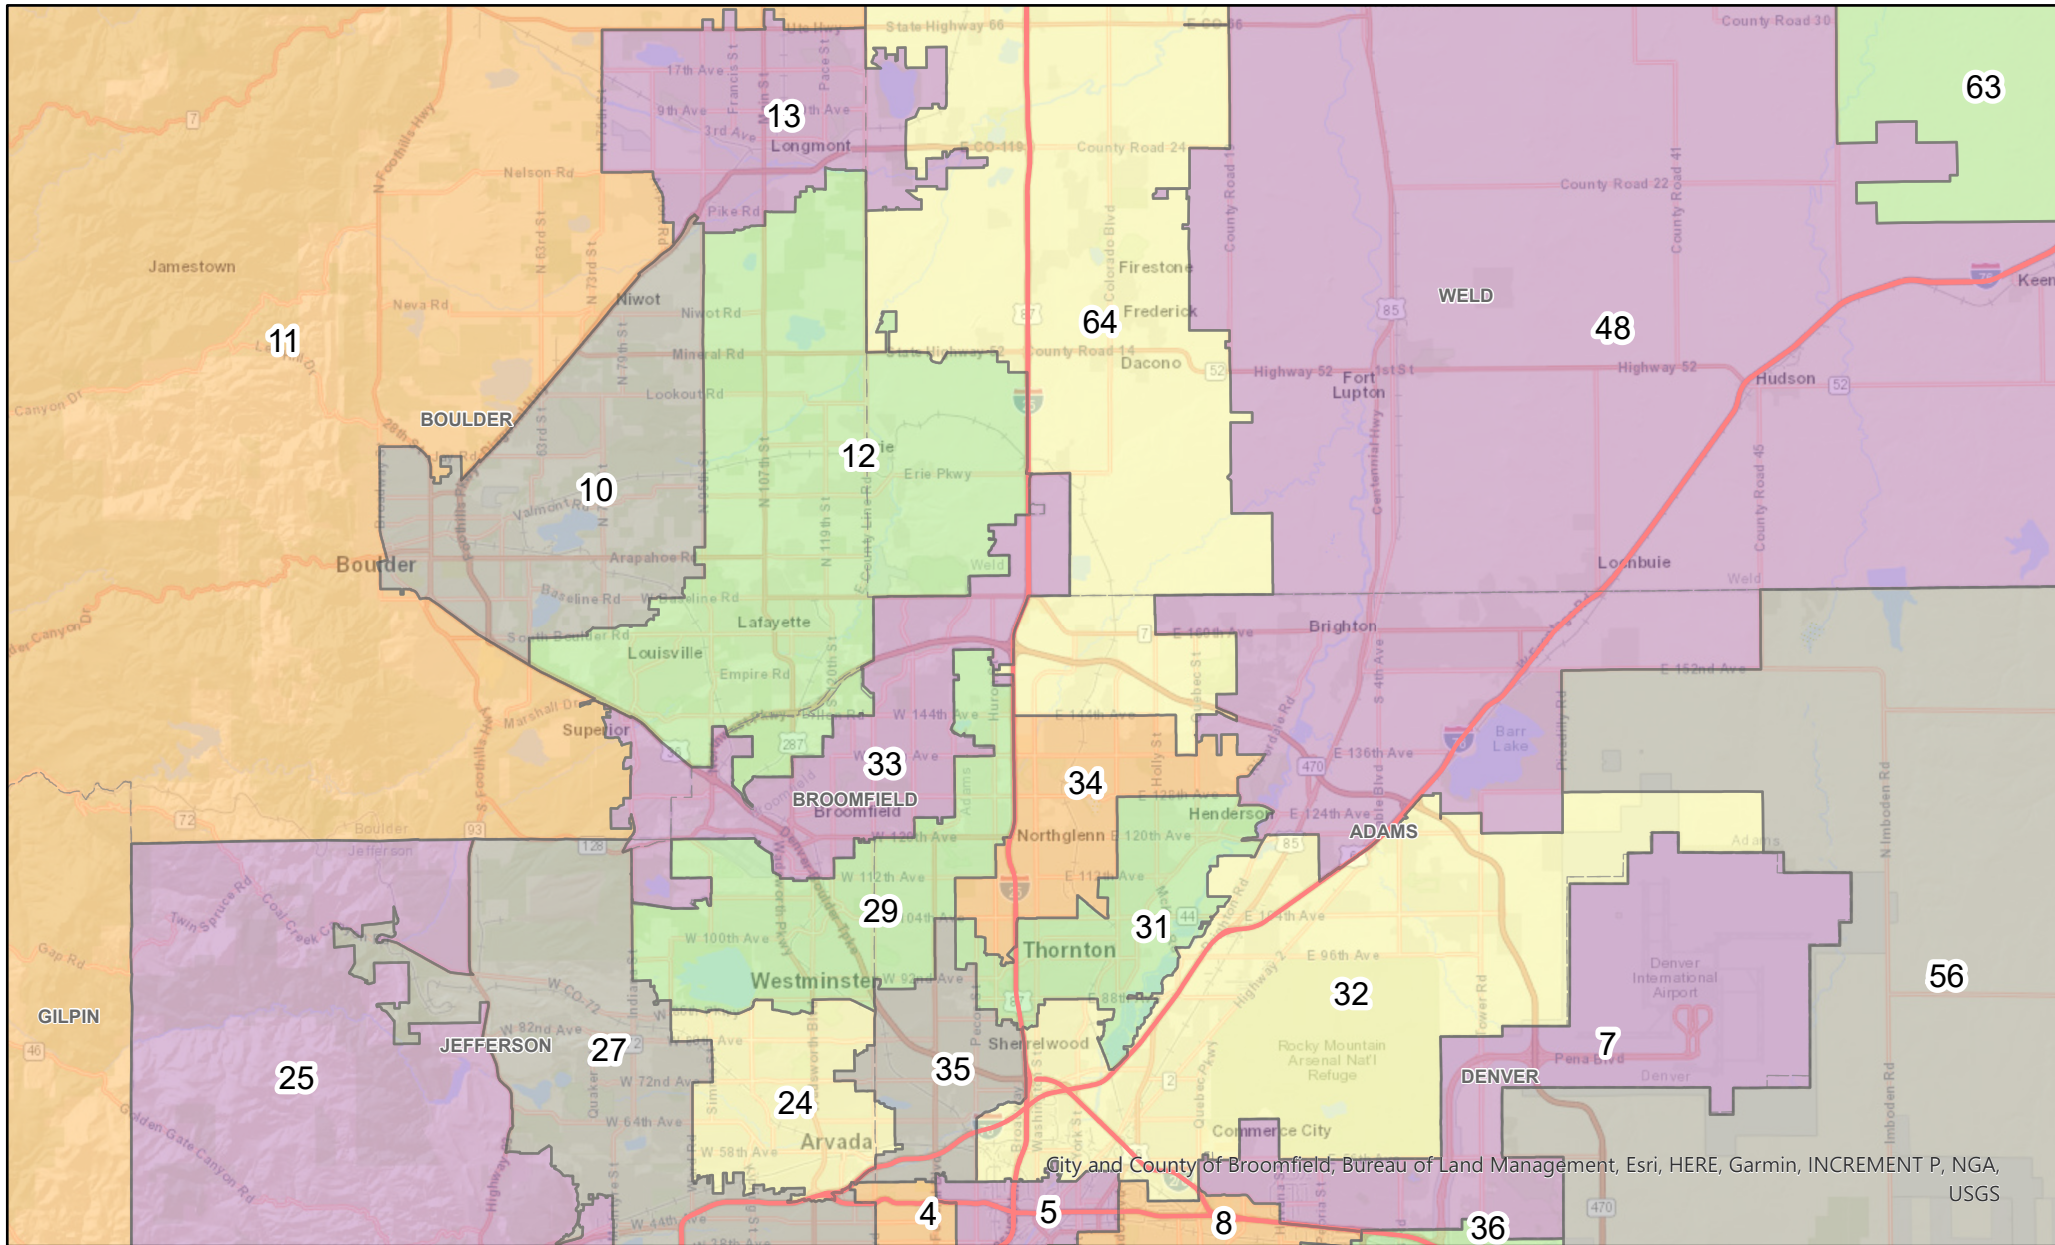

# Colorado House Districts North Denver Metro Area - Third Staff Plan

City and County of Broomfield, Bureau of Land Management, Esri, HERE, Garmin, INCREMENT P, NGA, USGS