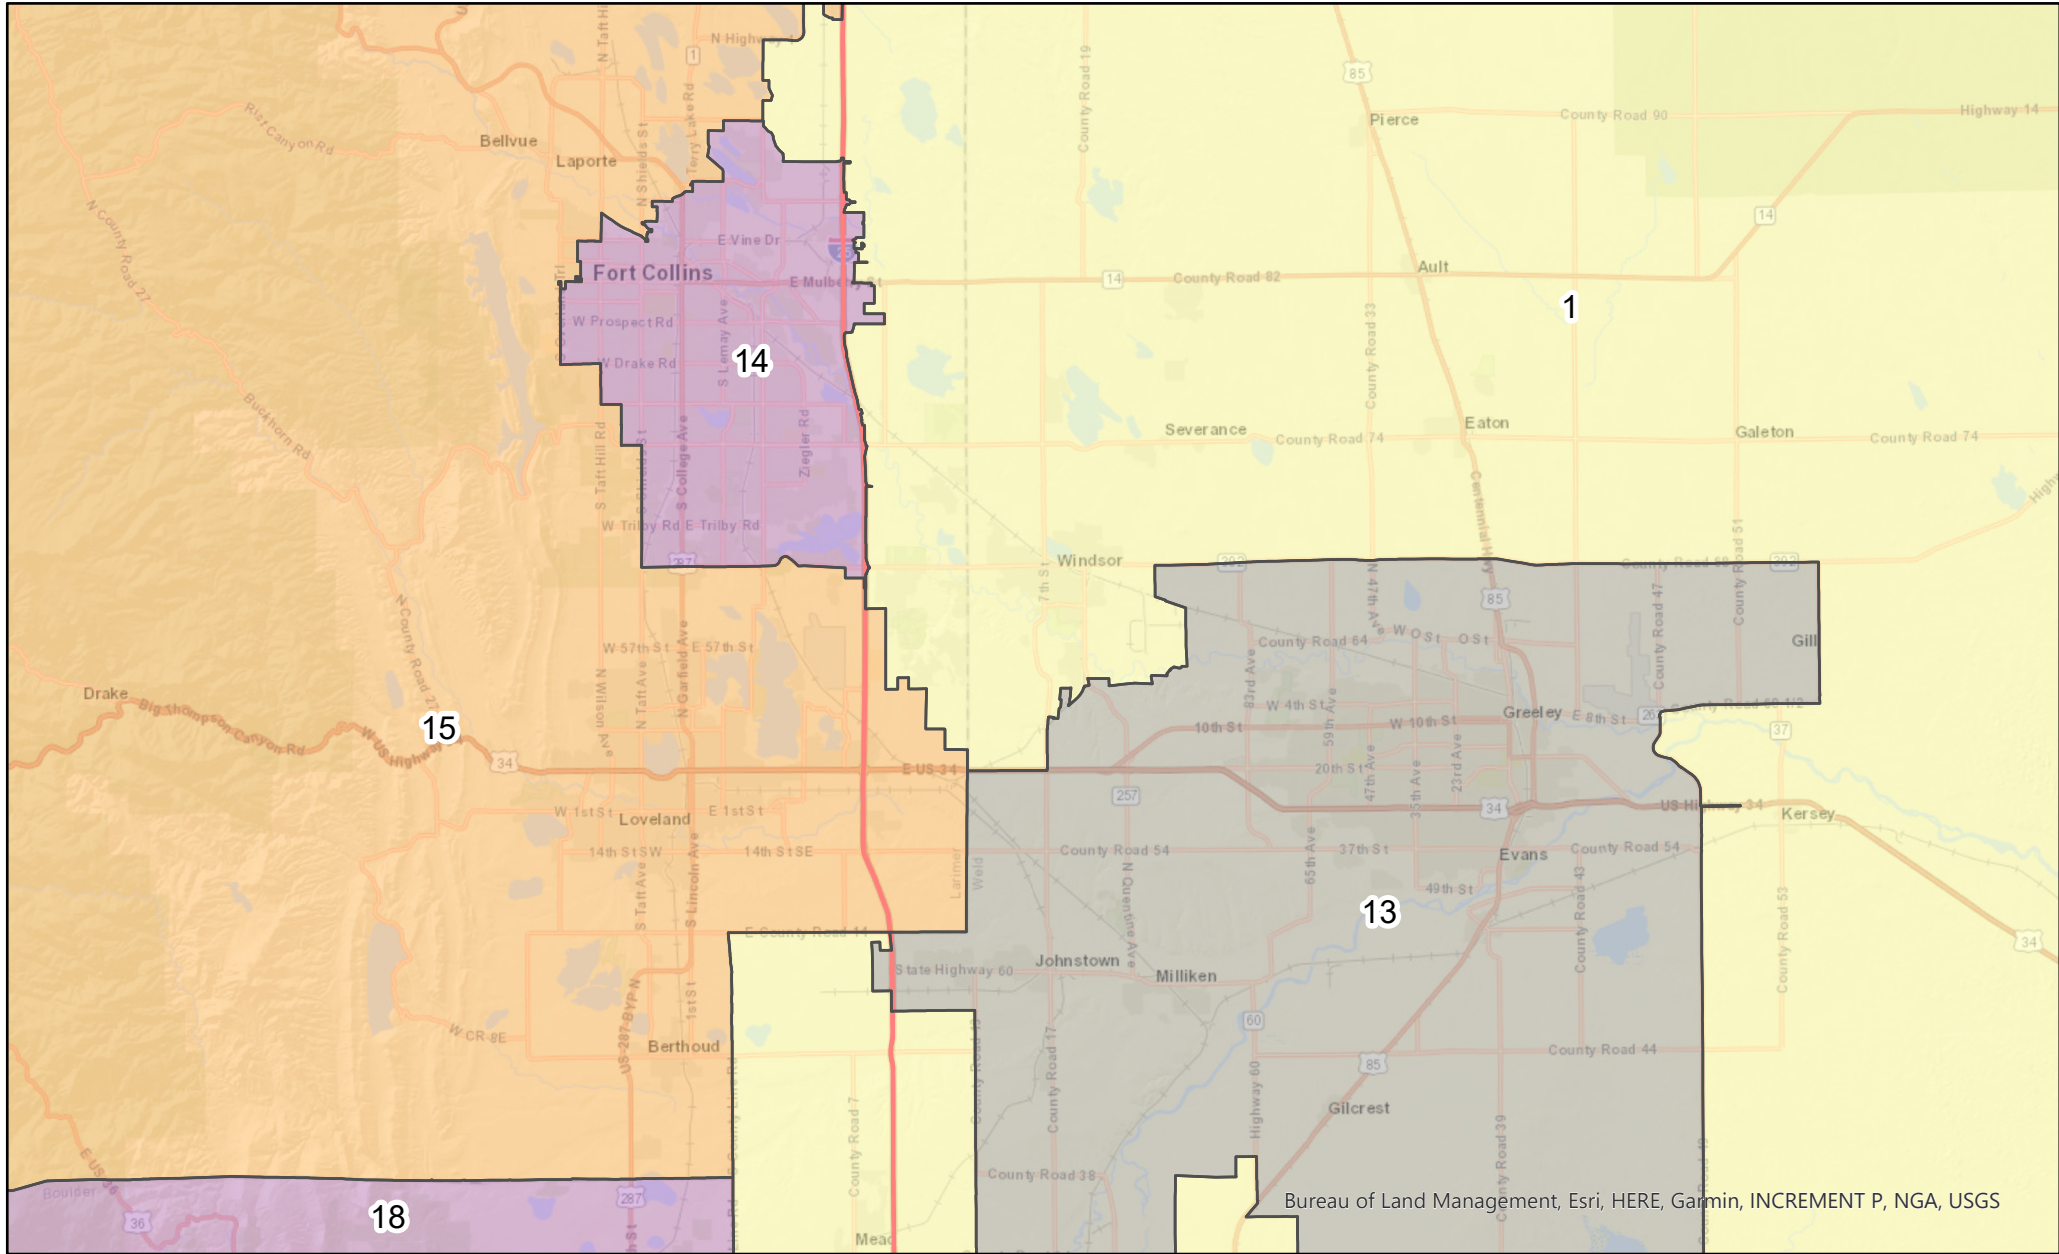

Colorado Senate Districts North I-25 Area - First Staff Plan

Bureau of Land Management, Esri, HERE, Garmin, INCREMENT P, NGA, USGS