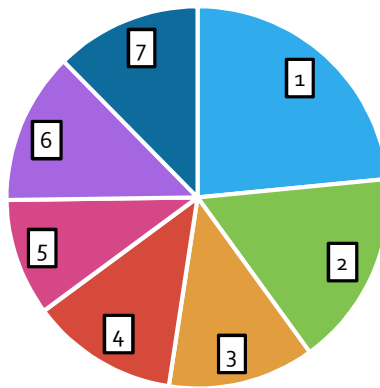

# Who applied?

## Colorado Independent Redistricting Commissions

2,101 applications to the Congressional commission | 1,488 applications to the Legislative commission

Party Affiliation

Congressional Commission - Congressional District of Residence

Legislative Commission - Congressional District of Residence

Age

Race

Gender (Congressional)

Gender (Legislative)

<https://redistricting.colorado.gov>