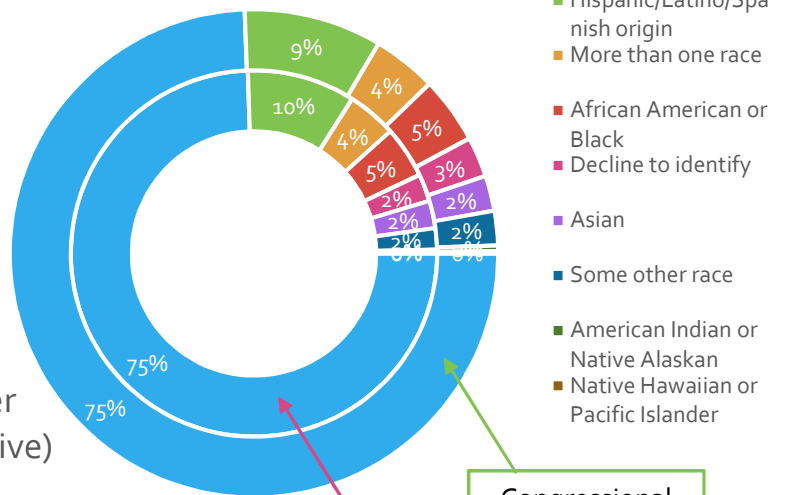

# Who applied?

## Colorado Independent Redistricting Commissions

2,101 applications to the Congressional commission | 1,488 applications to the Legislative commission

Party Affiliation

Congressional Commission - Congressional District of Residence

Legislative Commission - Congressional District of Residence

Age

Race

Gender (Congressional)

Gender (Legislative)

<https://redistricting.colorado.gov>