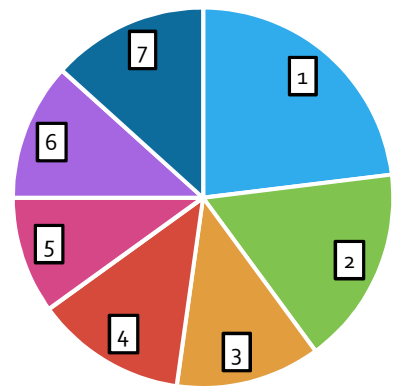

## Colorado Independent Redistricting Commissions

2,101 applications to the Congressional commission | 1,488 applications to the Legislative commission

Party Affiliation

Congressional Commission - Congressional District of Residence

Legislative Commission - Congressional District of Residence

Age

Race

Gender (Congressional)

Gender (Legislative)

<https://redistricting.colorado.gov>