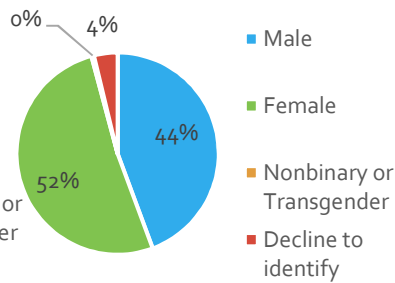

## Colorado Independent Redistricting Commissions

2,101 applications to the Congressional commission | 1,488 applications to the Legislative commission

Party Affiliation

Congressional Commission - Congressional District of Residence

Legislative Commission - Congressional District of Residence

Age

Race

Gender (Congressional)

Gender (Legislative)

<https://redistricting.colorado.gov>