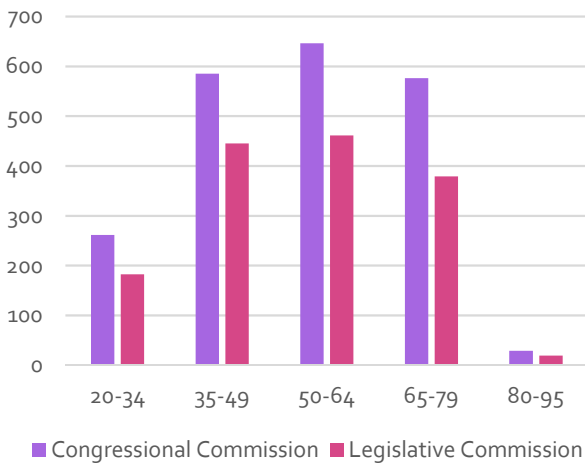

## Colorado Independent Redistricting Commissions

2,101 applications to the Congressional commission | 1,488 applications to the Legislative commission

Party Affiliation

Congressional Commission - Congressional District of Residence

Legislative Commission - Congressional District of Residence

Age

Race

Gender (Congressional)

Gender (Legislative)

<https://redistricting.colorado.gov>