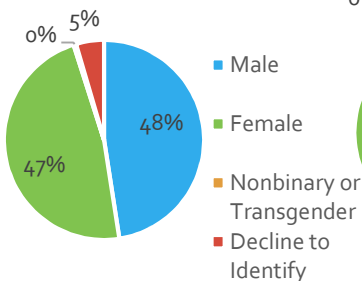

## Colorado Independent Redistricting Commissions

2,101 applications to the Congressional commission | 1,488 applications to the Legislative commission

Party Affiliation

Congressional Commission - Congressional District of Residence

Legislative Commission - Congressional District of Residence

Age

Race

Gender (Congressional)

Gender (Legislative)

<https://redistricting.colorado.gov>