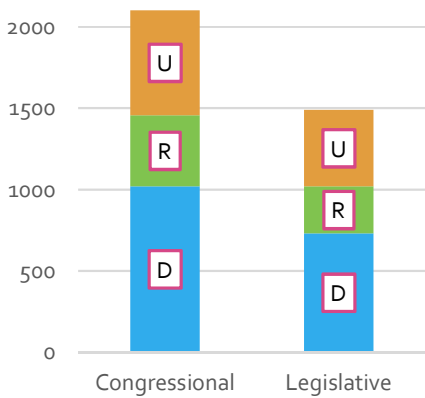

# Who applied?

## Colorado Independent Redistricting Commissions

2,101 applications to the Congressional commission | 1,488 applications to the Legislative commission

Party Affiliation

Congressional Commission - Congressional District of Residence

Legislative Commission - Congressional District of Residence

Age

Race

Gender (Congressional)

Gender (Legislative)

<https://redistricting.colorado.gov>